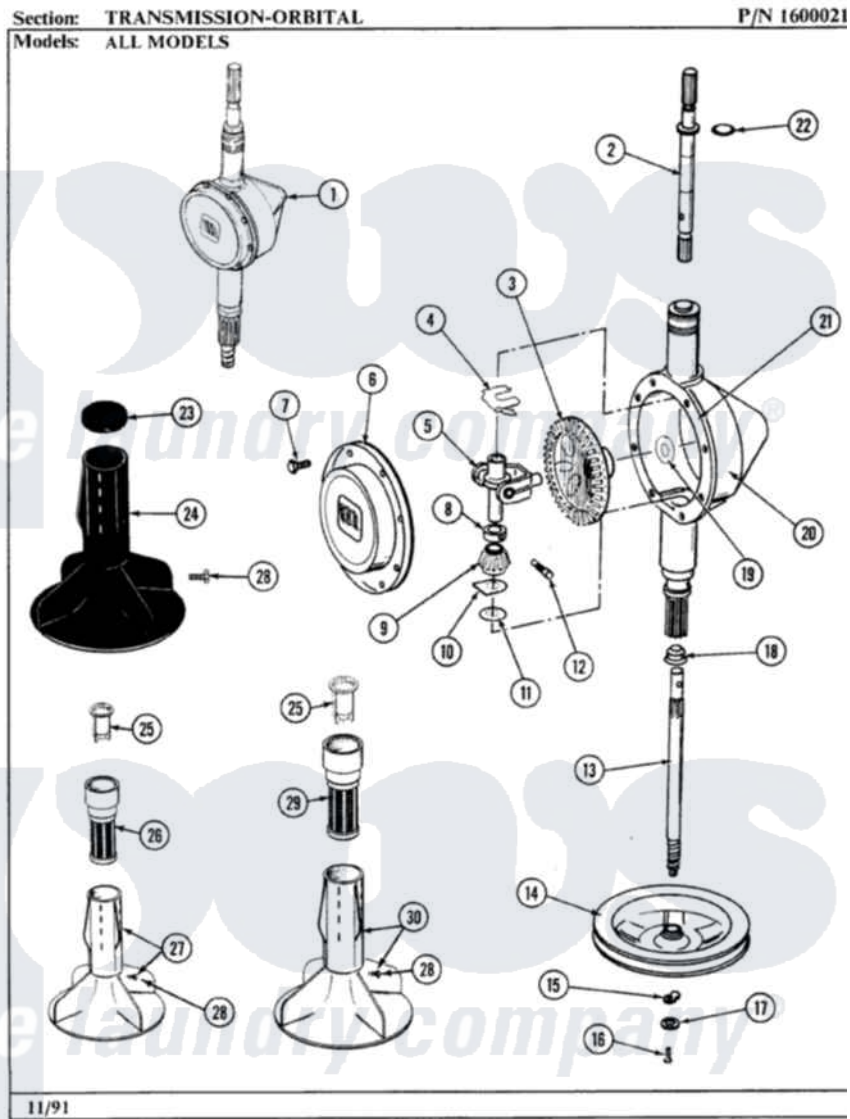

Maytag GA482 08 - TRANSMISSION-ORBITAL

24

Maytag Residential Maytag GA482 Washer Parts Parts Diagram 08 - TRANSMISSION-ORBITAL
Click on the part number to view part

Item	Original Part Number	Replaced By	Status	Part Description
1	206707	6-2097750		Trans Dee
2	207153	6-2097820		Kit- Shaft
3	206713	6-2067130		Gear- Beve
4	215581			Spring, Agitator Shaft
5	206685	6-2066850		Yoke
6	206628			Cover, Transmission
7	215417		Not Available	SCREW, TRANSMISSION COVER
8	215415		Not Available	COLLAR, LOWER
9	215401	W10221114		Pinion
10	215395			Plate, Clutch
11	211483	6-2114830		Washer- SP
12	Y206629			Pin, Collar
13	215410	12001450		Ctr Shaft W/Collar Andkeeper- Dp
14	211059	6-2301530		Pulley
15	211089			Lug, Stop Pulley

16	211375	681582	Screw
17	211090	22003555	Washer, Stop Lug
18	206602	207843	Lip Seal Repair Kit
19	215394		Washer, Bevel Gear
20	206624	6-2097750	Trans Dee
21	Y058700	675652	Adhesive
22	210690		Seal, Rubber
25	215733		Dispensing Cup
28	206478	Not Available	SCREW & WASHER FOR AGITATOR