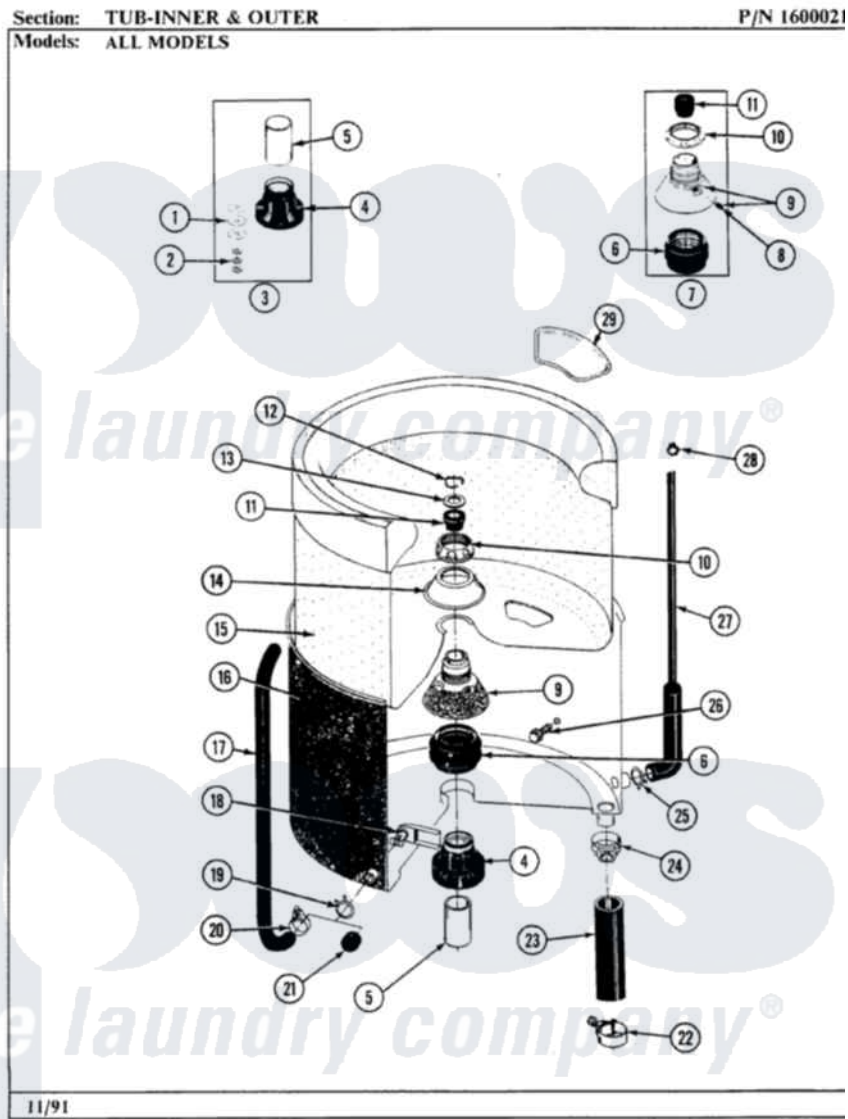

Maytag GA482 09 - TUB-INNER & OUTER

20

Maytag Residential Maytag GA482 Washer Parts Parts Diagram 09 - TUB-INNER & OUTER
Click on the part number to view part

Item	Original Part Number	Replaced By	Status	Part Description
1	211100			Washer, Outer Tub
2	Y054867			Washer, Lock
3	204013	6-2040130		Tub Bearin
4	200824	6-2040130		Tub Bearin
5	211130			Bearing Liner, Tub Bearing
6	201537	6-2095720		Mounting S
7	204012	6-2095720		Mounting S
8	211618	22001423		Set Screw, Mounting Stem
9	202521	6-2095720		Mounting S
10	211047	6-2110472		Nut- Clamp
11	Y0A4298	6-0A57420		Seal- Agitator
12	Y015667			Retaining Ring
13	Y015666			Washer, Retaining -
14	211210			Washer, Clamping Nut
15	207831		Not Available	TUB, INNER (W/PLUG)
16	205484			Tub, Outer Part Not Used

18	214434		Spout, Deflector
19	214739	596669	Clamp, Manifold
20	205161	489503	Clamp
21	214725		Cap For Spout-Outer Tub
22	200461	285655	Clamp, Hose
23	213045		Hose, Outer Tub Part Not Used
24	200900	616099	Clamp
25	211641		Clamp, 1-1/16"
26	200744	W10175939	Bolt
"	205254	W10175938	Bolt
27	212942	22001619	Tube, Water Level Switch
28	410296	596669	Clamp, Manifold
29	215980		Plug, Filter Hole