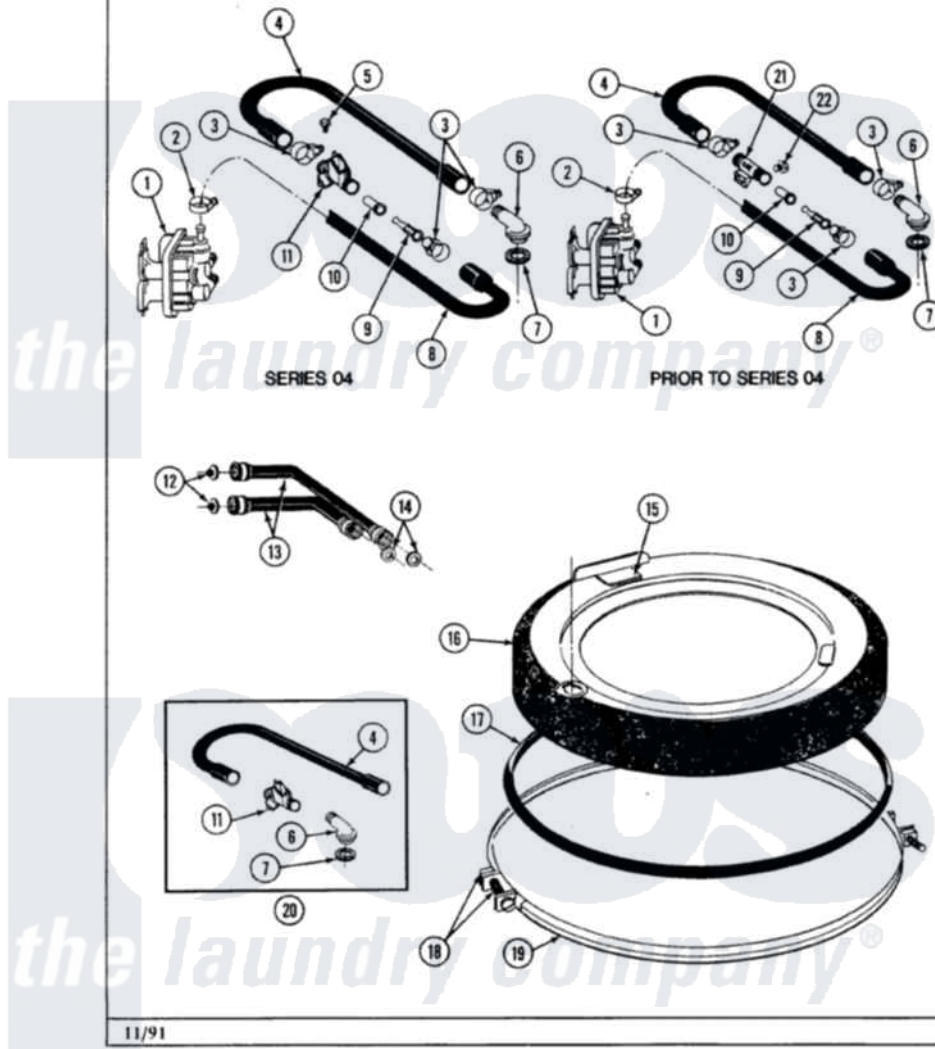

Maytag GA482 10 - TUB-WATER INLET & TUB COVER

Section: TUB-WATER INLET & TUB COVER P/N 1600021

Models: ALL MODELS

11/91

18

Maytag Residential Maytag GA482 Washer Parts Parts Diagram 10 - TUB-WATER INLET & TUB COVER
Click on the part number to view part

Item	Original Part Number	Replaced By	Status	Part Description
1	205613			Water Valve
2	201575			Clamp, Hose
3	202515	596669		Clamp, Manifold
4	Y215234			Hose, Injector Fill
5	312620			Screw, Sems
6	215235			Tube, Injector
7	215233			Seal For Injector Tube
8	213013			Hose, Injector
9	213015			Nozzle, Injector
10	213016	216201		Nozzle
11	215447			Sleeve For Injector
12	200961	12001413		Strainer And Washer Kit
13	202860			Inlet Hose Assembly
14	Y013783			Washer, Inlet Hose
15	215232			Bumper, Unbalance
16	206380		Not Available	COVER, TUB

17	211232		Seal, Tub Cover
18	205529		Nut And Bolt Kit For Tub Clam
19	200846		Clamp - Tub Cover
20	206683	206680	Water Injector Assembly
21	213057	22213057	Sleeve- In
22	Y310632	1163839	Screw