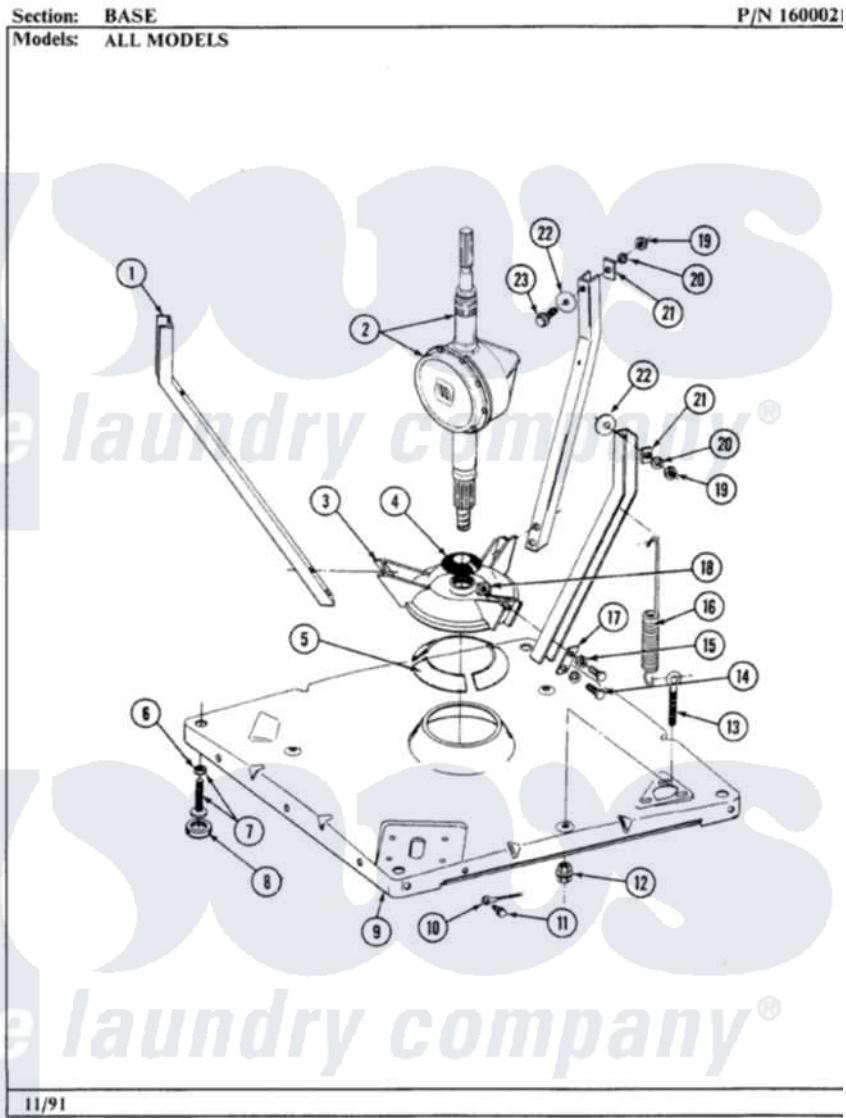

# Maytag GA484 01 - BASE

26

Maytag [Residential Maytag GA484 Washer Parts](#) Parts Diagram 01 - BASE  
 Click on the part number to view part

Item	Original Part Number	Replaced By	Status	Part Description
1	<a href="#">213053</a>			Brace, Tub Part Not Used
2	206707	<a href="#">6-2097750</a>		Trans Dee
3	<a href="#">203725</a>			Damper W/Bolt And Clip
4	211028	<a href="#">22001586</a>		Deflector, Water
5	<a href="#">203956</a>			Damper Pad Kit
6	<a href="#">210385</a>			Lock Nut For Adjustable Leg
7	Y302699	<a href="#">22003428</a>		Leg, Adjustable
8	<a href="#">210684</a>			Foot, Adjustable Leg
9	<a href="#">203274</a>			Base With Damper Pads
10	<a href="#">204807</a>			Ground Wire, Supp. Plte To Top Cover
11	210186	<a href="#">3370225</a>		Screw
12	<a href="#">211949</a>			Nut, Adjustment Eyebolt
13	213120	<a href="#">216416</a>		Bolt, Eye/Centering Spring
14	<a href="#">Y015627</a>			Screw- Hex
15	911852	<a href="#">486009</a>		Lockwasher
16	<a href="#">213054</a>			Centering Spring - 3 Used

17	<a href="#">213073</a>		Washer, Double Brace
18	<a href="#">Y052785</a>		Nut, Brace To Damper
19	<a href="#">Y052734</a>		Nut, Carrage Bolts And Bracket
20	<a href="#">Y054867</a>		Washer, Lock
21	212979	Not Available	WASHER, TUB BRACE
22	<a href="#">211100</a>		Washer, Outer Tub
23	200744	<a href="#">W10175939</a>	Bolt
"	205254	<a href="#">W10175938</a>	Bolt