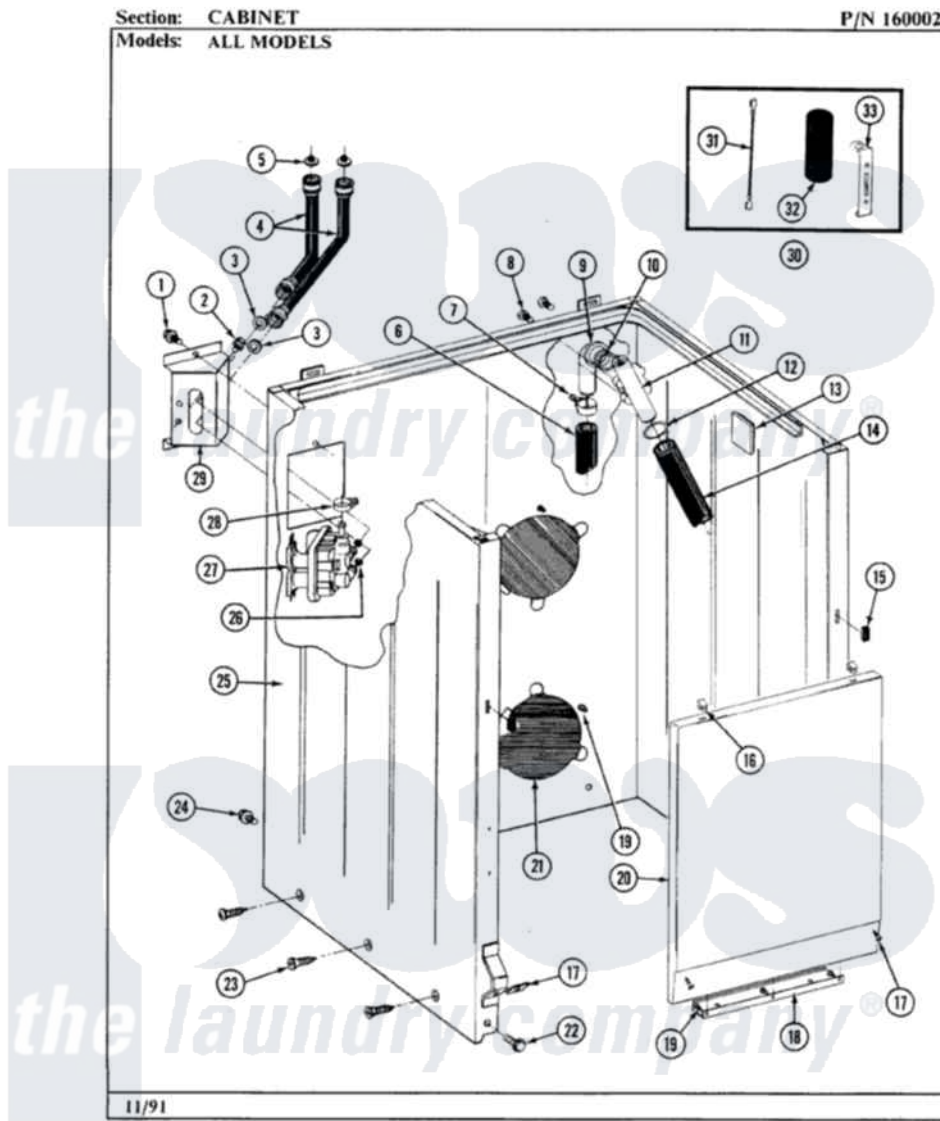

Maytag GA484 02 - CABINET

16

Maytag [Residential Maytag GA484 Washer Parts](#) Parts Diagram 02 - CABINET
Click on the part number to view part

Item	Original Part Number	Replaced By	Status	Part Description
1	212276	W10116760		Screw
2	Y313561			Screw---NA
3	Y013783			Washer, Inlet Hose
4	202860			Inlet Hose Assembly
5	200961	12001413		Strainer And Washer Kit
6	215279	22003410		Hose, Drain
7	200461	285655		Clamp, Hose
8	Y014874			Screw, Idler Arm And Sleeve
9	214764	208847		Elbow
10	214765			Gasket, Siphon Break
11	206638			Siphon Break
12	200461	285655		Clamp, Hose
13	215058			Pad, Cabinet Bumper
14	214767	22001448		Hose, Pump
15	214376	22002331		Spacer, Front Panel
16	212982	22001650		Fastener, Spring

17	204439		Screw And Fstner Assembly
18	213846		Guard, Belt
19	211294	90767	Screw, 8A X 3/8 HeX Washer Head Tapping
20	212998M		Not Available
			FRONT PANEL-HARVEST WHEAT
21	211878		Not Available
			PLATE, ACCESS
22	213122	27001200	Screw
23	213007		Xfor Cabinet See Cabinet, Back
24	213121	3400111	Screw, 12-14 X 5/8
25	203319M		Not Available
			CABINET-HARVEST WHEAT
26	214337	96160	Screen
27	205613		Water Valve
28	201575		Clamp, Hose
29	214812	22002361	Bracket, Water Valve
30	206103		Capacitor Kit
31	203237		No.17 Wire With Terminal
32	Y200832		Capacitor
33	211149		Clip, Capacitor