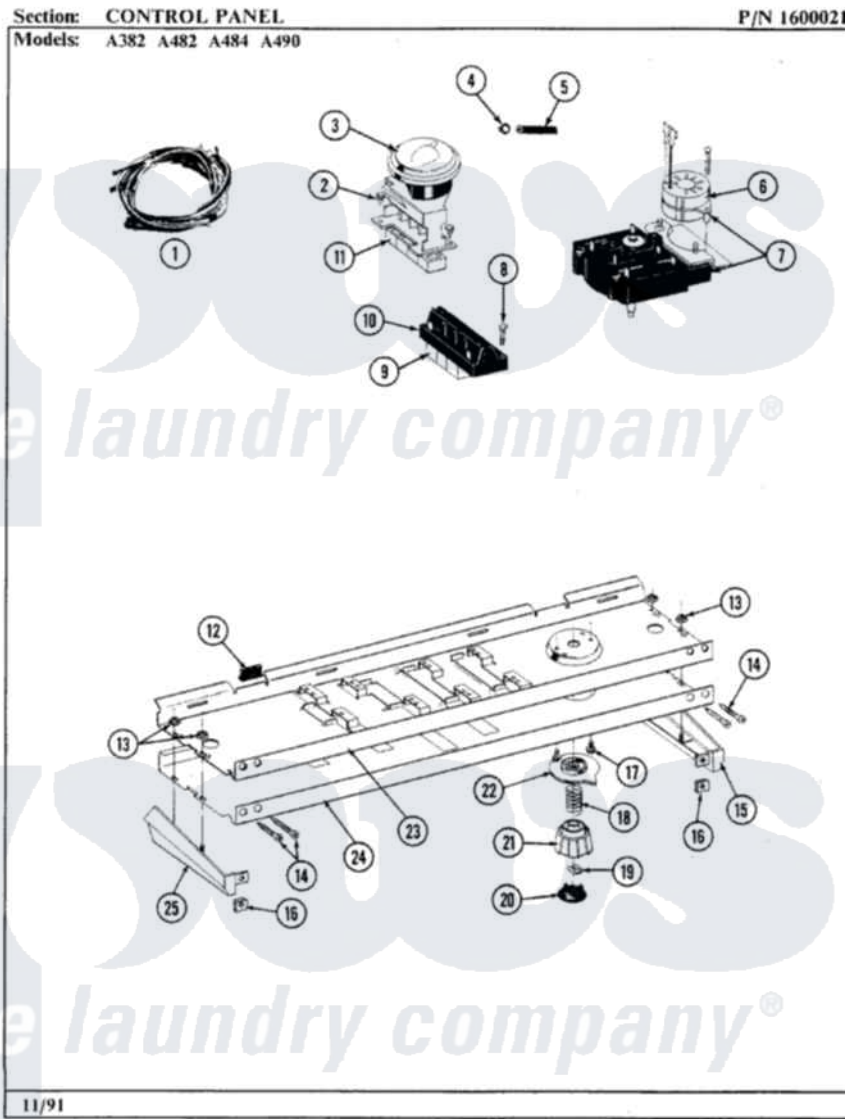

Maytag GA484 04 - CONTROL PANEL

Maytag [Residential Maytag GA484 Washer Parts](#) Parts Diagram 04 - CONTROL PANEL
 Click on the part number to view part

Item	Original Part Number	Replaced By	Status	Part Description
1	206231			Wire Harness
2	211168	W10139210		Screw, 8-18 X 5/16
3	206220		Not Available	WATER LEVEL SWITCH
4	410296	596669		Clamp, Manifold
5	212942	22001619		Tube, Water Level Switch
6	205033	22205033		Motor- Tim
7	206230			Timer
8	213117	67006908		Screw, Ice Rack
9	215211			Button For Switch
10	206216			Water Temperature Switch
11	215213	214993		Button For Switch
"	215212			Button For Switch
12	214897			Pad, Control Panel
13	214872			Palnut, End Cap Note: Nut, Lamp Holder
14	210932			Screw, No.8 X 9/16 Ctsk Note: Screw, Inlet Duct

15	214816		End Cap F/Control Panel-RH
16	214894		Fastener, End Cap
17	213966	3400014	Screw
18	211065		Spring, Index Wheel
19	211605		Bezel, Timer Dial
20	215164	Not Available	CAP FOR KNOB
21	215162		Timer Knob
22	215161	22001571	Bezel, Timer Dial
23	214818		Back Up Plate
24	206564		Control Panel
25	214815		End Cap F/Control Panel-LH