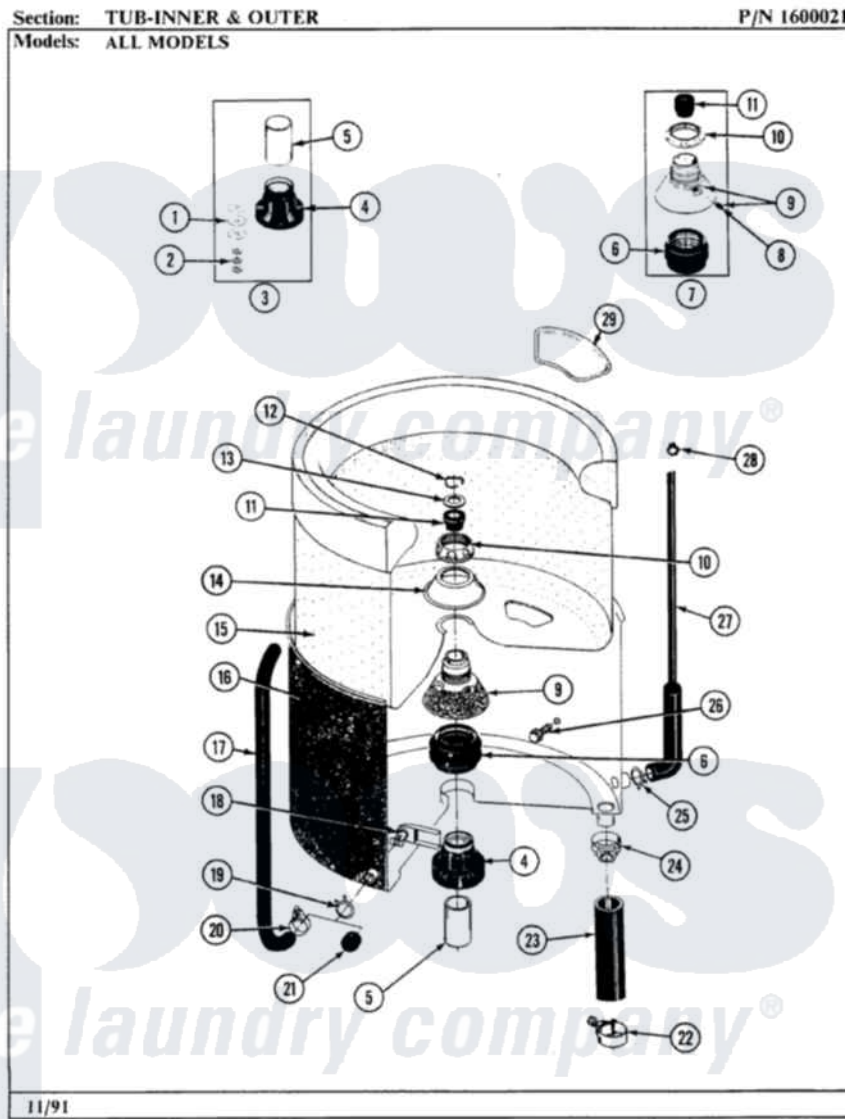

# Maytag GA484 09 - TUB-INNER & OUTER

20

Maytag Residential Maytag GA484 Washer Parts Parts Diagram 09 - TUB-INNER & OUTER  
Click on the part number to view part

Item	Original Part Number	Replaced By	Status	Part Description
1	<a href="#">211100</a>			Washer, Outer Tub
2	<a href="#">Y054867</a>			Washer, Lock
3	204013	<a href="#">6-2040130</a>		Tub Bearin
4	200824	<a href="#">6-2040130</a>		Tub Bearin
5	<a href="#">211130</a>			Bearing Liner, Tub Bearing
6	201537	<a href="#">6-2095720</a>		Mounting S
7	204012	<a href="#">6-2095720</a>		Mounting S
8	211618	<a href="#">22001423</a>		Set Screw, Mounting Stem
9	202521	<a href="#">6-2095720</a>		Mounting S
10	211047	<a href="#">6-2110472</a>		Nut- Clamp
11	Y0A4298	<a href="#">6-0A57420</a>		Seal- Agitator
12	<a href="#">Y015667</a>			Retaining Ring
13	<a href="#">Y015666</a>			Washer, Retaining -
14	<a href="#">211210</a>			Washer, Clamping Nut
15	207831		Not Available	TUB, INNER (W/PLUG)
16	<a href="#">205484</a>			Tub, Outer Part Not Used

17	<a href="#">214433</a>		Tube, Inlet Part Not Used
18	<a href="#">214434</a>		Spout, Deflector
19	214739	<a href="#">596669</a>	Clamp, Manifold
20	205161	<a href="#">489503</a>	Clamp
21	<a href="#">214725</a>		Cap For Spout-Outer Tub
22	200461	<a href="#">285655</a>	Clamp, Hose
23	<a href="#">213045</a>		Hose, Outer Tub Part Not Used
24	200900	<a href="#">616099</a>	Clamp
25	<a href="#">211641</a>		Clamp, 1-1/16"
26	200744	<a href="#">W10175939</a>	Bolt
"	205254	<a href="#">W10175938</a>	Bolt
27	212942	<a href="#">22001619</a>	Tube, Water Level Switch
28	410296	<a href="#">596669</a>	Clamp, Manifold
29	<a href="#">215980</a>		Plug, Filter Hole