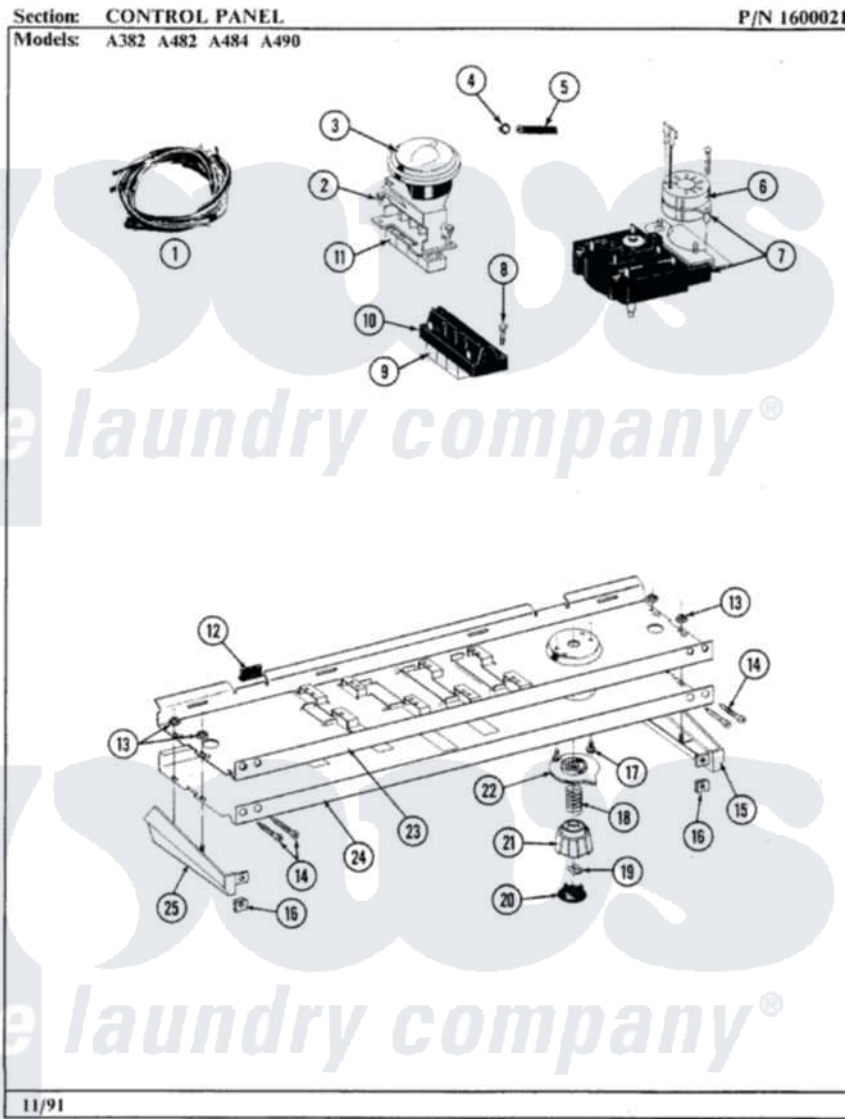

# Maytag GA490 04 - CONTROL PANEL

6

Maytag [Residential Maytag GA490 Washer Parts](#) Parts Diagram 04 - CONTROL PANEL  
 Click on the part number to view part

Item	Original Part Number	Replaced By	Status	Part Description
1	<a href="#">206231</a>			Wire Harness
2	211168	<a href="#">W10139210</a>		Screw, 8-18 X 5/16
3	206220		Not Available	WATER LEVEL SWITCH
4	410296	<a href="#">596669</a>		Clamp, Manifold
5	212942	<a href="#">22001619</a>		Tube, Water Level Switch
6	205033	<a href="#">22205033</a>		Motor- Tim
7	<a href="#">206230</a>			Timer
8	213117	<a href="#">67006908</a>		Screw, Ice Rack
9	<a href="#">215211</a>			Button For Switch
10	<a href="#">206216</a>			Water Temperature Switch
11	215213	<a href="#">214993</a>		Button For Switch
"	<a href="#">215212</a>			Button For Switch
12	<a href="#">214897</a>			Pad, Control Panel
13	<a href="#">214872</a>			Palnut, End Cap Note: Nut, Lamp Holder
14	<a href="#">210932</a>			Screw, No.8 X 9/16 Ctsk Note: Screw, Inlet Duct

15	<a href="#">214816</a>		End Cap F/Control Panel-RH
16	<a href="#">214894</a>		Fastener, End Cap
17	213966	<a href="#">3400014</a>	Screw
18	<a href="#">211065</a>		Spring, Index Wheel
19	<a href="#">211605</a>		Bezel, Timer Dial
20	215164	Not Available	CAP FOR KNOB
21	<a href="#">215162</a>		Timer Knob
22	215161	<a href="#">22001571</a>	Bezel, Timer Dial
23	<a href="#">214818</a>		Back Up Plate
24	206571	Not Available	CONTROL PANEL
25	<a href="#">214815</a>		End Cap F/Control Panel-LH