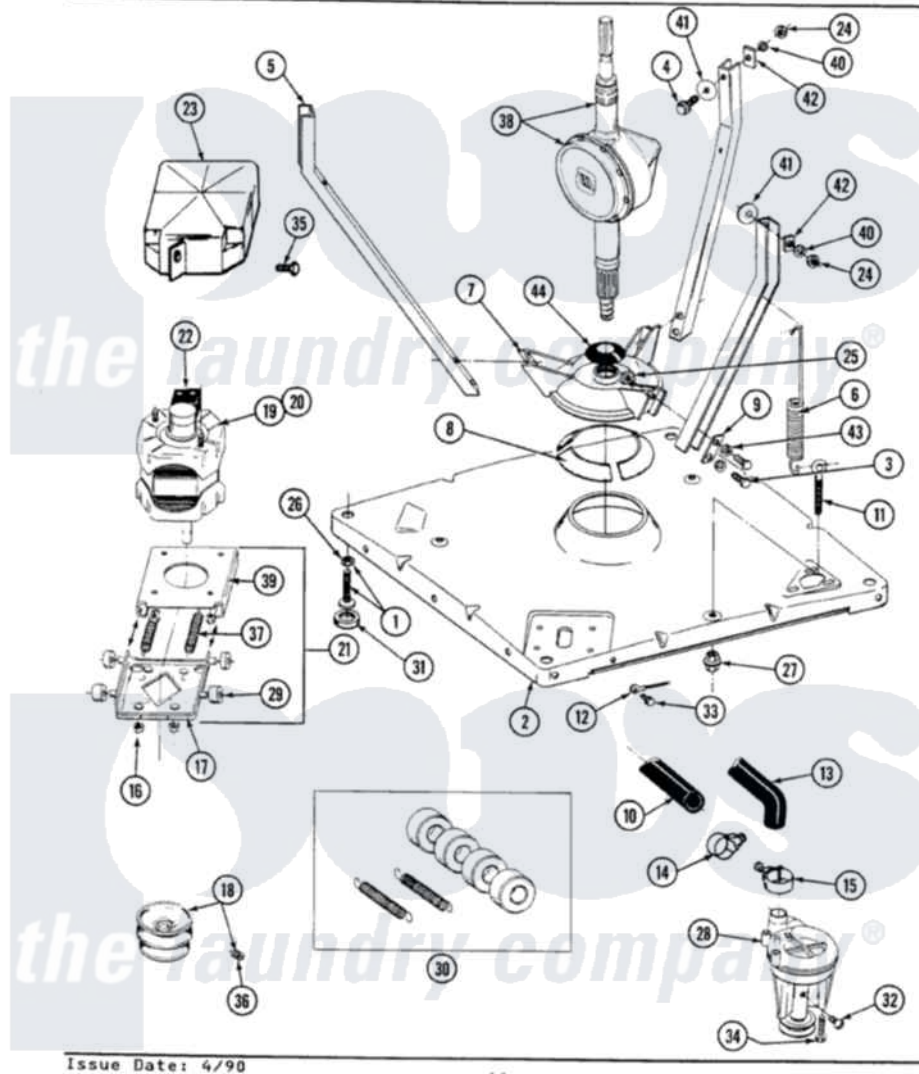

# Maytag GA4910 01 - BASE, PUMP, MOTOR & COMPONENTS

SECTION: BASE, PUMP, MOTOR & COMPONENTS  
 MODEL: ALL MODELS

Issue Date: 4/90

44

Maytag Residential Maytag GA4910 Washer Parts Parts Diagram 01 - BASE, PUMP, MOTOR & COMPONENTS  
 Click on the part number to view part

Item	Original Part Number	Replaced By	Status	Part Description
1	Y302699	<a href="#">22003428</a>		Leg, Adjustable
2	<a href="#">203274</a>			Base With Damper Pads
3	<a href="#">Y015627</a>			Screw- Hex
4	205254	<a href="#">W10175938</a>		Bolt
"	200744	<a href="#">W10175939</a>		Bolt
5	<a href="#">213053</a>			Brace, Tub Part Not Used
6	<a href="#">213054</a>			Centering Spring - 3 Used
7	<a href="#">203725</a>			Damper W/Bolt And Clip
8	<a href="#">203956</a>			Damper Pad Kit
9	<a href="#">213073</a>			Washer, Double Brace
10	214767	<a href="#">22001448</a>		Hose, Pump
11	213120	<a href="#">216416</a>		Bolt, Eye/Centering Spring
12	<a href="#">204807</a>			Ground Wire, Supp. Plte To Top Cover
13	<a href="#">213045</a>			Hose, Outer Tub Part Not Used
14	200461	<a href="#">285655</a>		Clamp, Hose