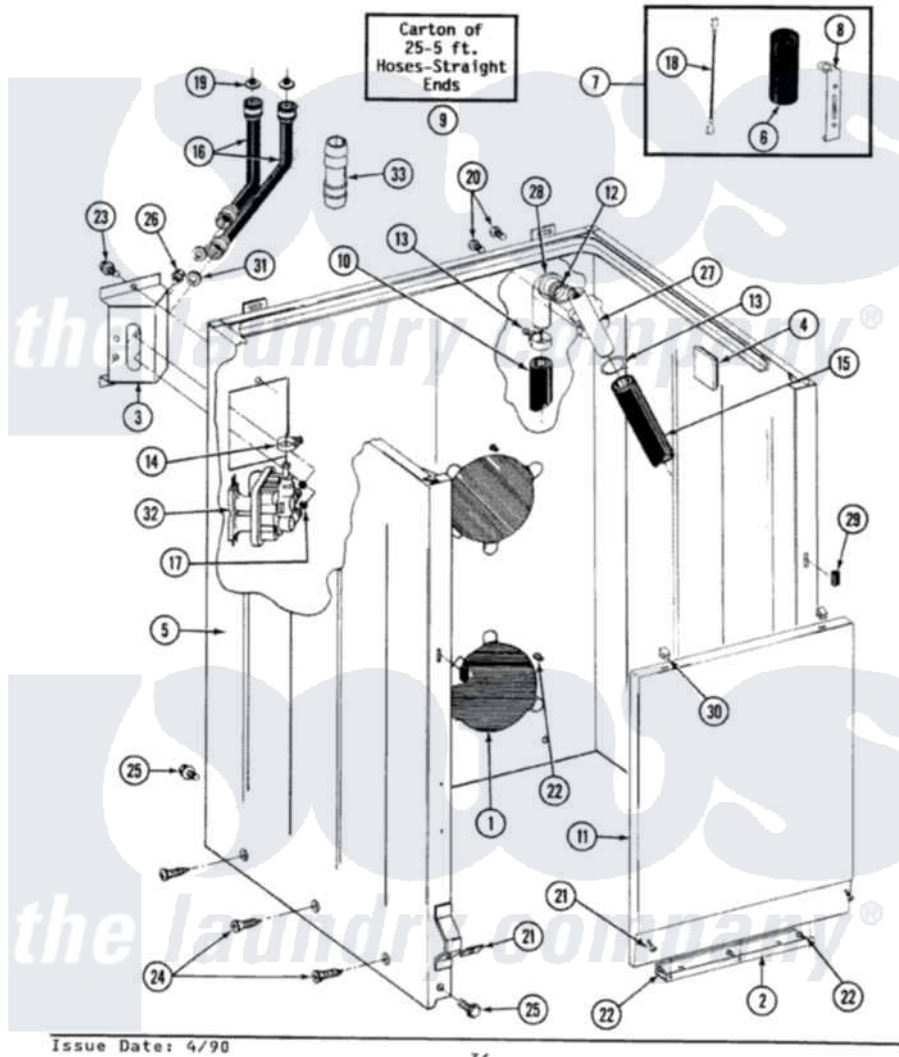

# Maytag GA4910 02 - CABINET, WATER VALVE, HOSES & FRONT PANEL

SECTION: CABINET, WATER VALVE, HOSES & FRONT PANEL  
 MODEL: ALL MODELS

Maytag Residential Maytag GA4910 Washer Parts Parts Diagram 02 - CABINET, WATER VALVE, HOSES & FRONT PANEL

Click on the part number to view part

Item	Original Part Number	Replaced By	Status	Part Description
1	211878		Not Available	PLATE, ACCESS
2	<a href="#">213846</a>			Guard, Belt
3	214812	<a href="#">22002361</a>		Bracket, Water Valve
4	<a href="#">215058</a>			Pad, Cabinet Bumper
5	203319M		Not Available	CABINET-HARVEST WHEAT
6	<a href="#">Y200832</a>			Capacitor
7	<a href="#">206103</a>			Capacitor Kit
8	<a href="#">211149</a>			Clip, Capacitor
9	202861	<a href="#">202860</a>		Inlet Hose Assembly
10	215279	<a href="#">22003410</a>		Hose, Drain
"	<a href="#">Y059149</a>			(7/8" I.D. CARTON OF 50 FT.)
"	<a href="#">216017</a>			Hose, Drain
11	212998M		Not Available	FRONT PANEL-HARVEST WHEAT
12	<a href="#">214765</a>			Gasket, Siphon Break