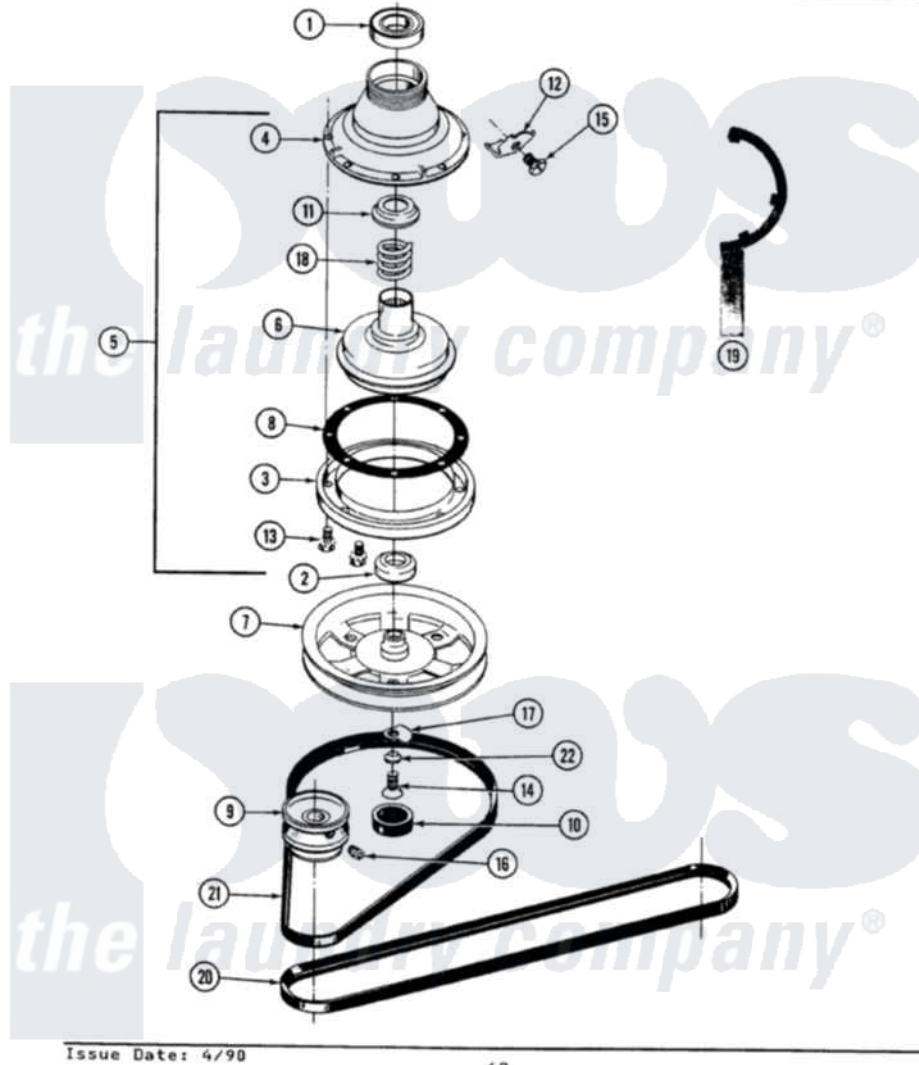

Maytag GA4910 03 - CLUTCH, BRAKE & BELTS

SECTION: CLUTCH, BRAKE & BELTS
 MODEL: ALL MODELS

Maytag [Residential Maytag GA4910 Washer Parts](#) Parts Diagram 03 - CLUTCH, BRAKE & BELTS
 Click on the part number to view part

Item	Original Part Number	Replaced By	Status	Part Description
1	Y200720	22003441		Bearing, Rear
2	200835			Bearing, Brake Rotor
3	211043	6-2011900		Brake Asse
4	211045	6-2011900		Brake Asse
5	201190	6-2011900		Brake Asse
6	201126	6-2011900		Brake Asse
7	211059	6-2301530		Pulley
8	211042	6-2011900		Brake Asse
9	200816	6-2008160		Pulley- MO
10	211038		Not Available	CAP, OIL RETAINER
11	211039	6-2011900		Brake Asse
12	213325			Clip, Retaining
13	211000			SCREW, BRAKE DRUM (HEX HEAD)
14	211375	681582		Screw
15	213326			Bolt, Sems Retaining Clip
16	Y053241			Set Screw, Motor Pulley

17	211089		Lug, Stop Pulley
18	211041	6-2011900	Brake Asse
19	Y038315	038315	Tool
20	211124		Part Not Used
21	211125		V Belt, Drive Pulley
22	211090	22003555	Washer, Stop Lug