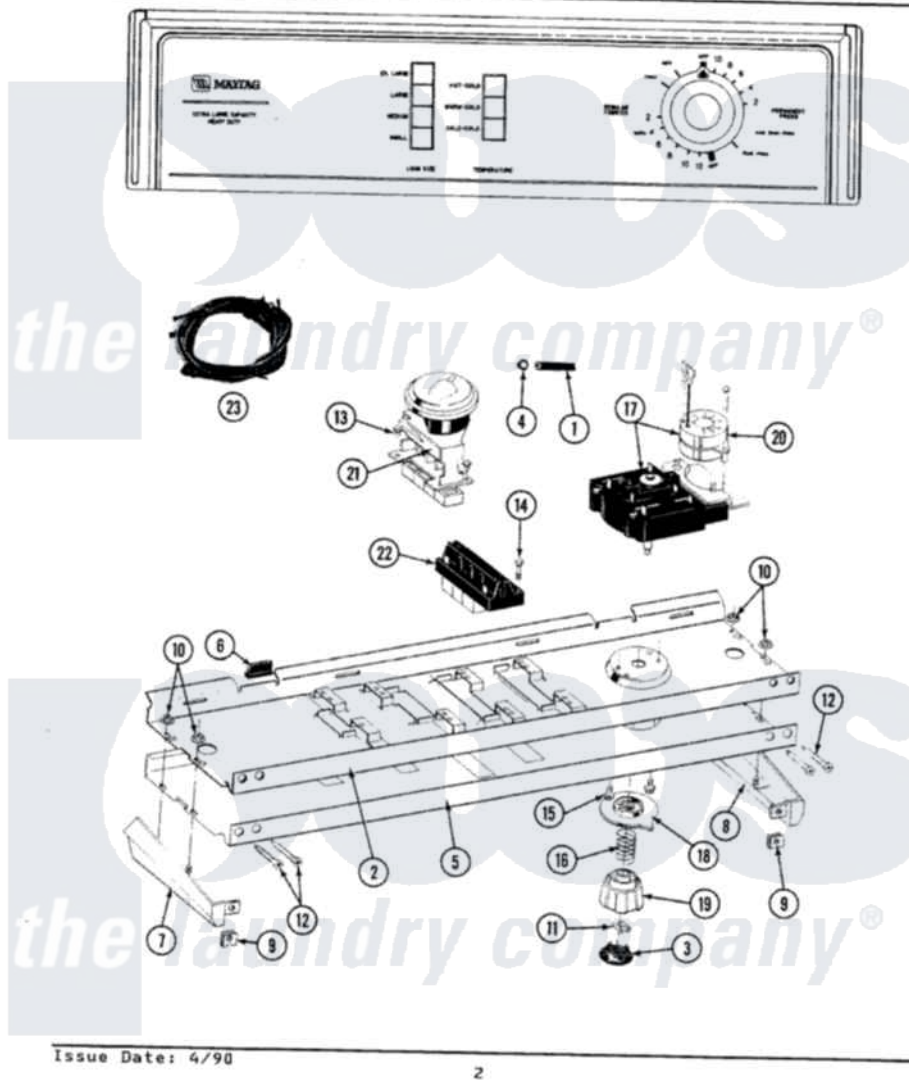

Maytag GA4910 04 - CONTROL PANEL

SECTION: CONTROL PANEL
MODEL: A4910

Maytag Residential Maytag GA4910 Washer Parts Parts Diagram 04 - CONTROL PANEL
Click on the part number to view part

Item	Original Part Number	Replaced By	Status	Part Description
1	212942	22001619		Tube, Water Level Switch
2	214818			Back Up Plate
3	215821		Not Available	CAP, KNOB
4	410296	596669		Clamp, Manifold
5	207397		Not Available	CONTROL PANEL
6	214897			Pad, Control Panel
7	207215		Not Available	END CAP LH
8	207216		Not Available	END CAP RH
9	214894			Fastener, End Cap
10	214872			Palnut, End Cap Note: Nut, Lamp Holder
11	211605			Bezel, Timer Dial
12	210932			Screw, No.8 X 9/16 Ctsk Note: Screw, Inlet Duct
13	211168	W10139210		Screw, 8-18 X 5/16
14	213117	67006908		Screw, Ice Rack
15	213966	3400014		Screw

16	211065		Spring, Index Wheel
17	207379		Timer
18	215827	Not Available	TIMER DIAL SKIRT
19	215828		Knob, Timer
20	205033	22205033	Motor- Tim
21	207361		4 Level Pressure Switch
22	207368	Not Available	TEMP CONTROL SWITCH - 3 BUTTON
23	207383		Wire Harness