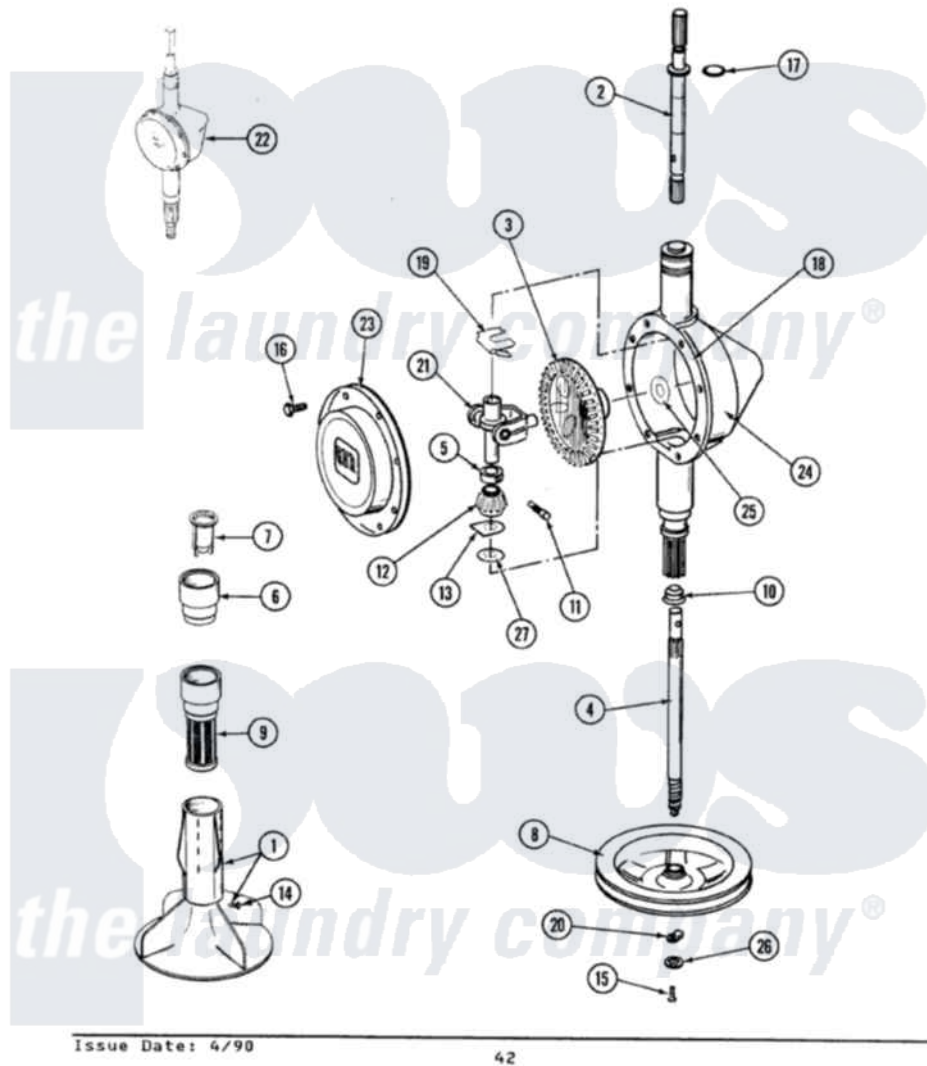

# Maytag GA4910 05 - ORBITAL TRANSMISSION

SECTION: ORBITAL TRANSMISSION  
MODEL: ALL MODELS

Maytag Residential Maytag GA4910 Washer Parts Parts Diagram 05 - ORBITAL TRANSMISSION  
Click on the part number to view part

Item	Original Part Number	Replaced By	Status	Part Description
1	<a href="#">207228</a>			Agitator W/Lock Screw
2	207153	<a href="#">6-2097820</a>		Kit- Shaft
3	206713	<a href="#">6-2067130</a>		Gear- Beve
4	215410	<a href="#">12001450</a>		Ctr Shaft W/Collar Andkeeper- Dp
5	215415		Not Available	COLLAR, LOWER
6	<a href="#">215721</a>			Dispensing Cap
7	<a href="#">215733</a>			Dispensing Cup
8	211059	<a href="#">6-2301530</a>		Pulley
9	<a href="#">207426</a>			Lint Filter Deep
10	206602	<a href="#">207843</a>		Lip Seal Repair Kit
11	<a href="#">Y206629</a>			Pin, Collar
12	215401	<a href="#">W10221114</a>		Pinion
13	<a href="#">215395</a>			Plate, Clutch
14	206478		Not Available	SCREW & WASHER FOR AGITATOR
15	211375	<a href="#">681582</a>		Screw

16	215417	Not Available	SCREW, TRANSMISSION COVER
17	<a href="#">210690</a>		Seal, Rubber
18	Y058700	<a href="#">675652</a>	Adhesive
19	<a href="#">215581</a>		Spring, Agitator Shaft
20	<a href="#">211089</a>		Lug, Stop Pulley
21	206685	<a href="#">6-2066850</a>	Yoke
22	206707	<a href="#">6-2097750</a>	Trans Dee
23	<a href="#">206628</a>		Cover, Transmission
24	206624	<a href="#">6-2097750</a>	Trans Dee
25	<a href="#">215394</a>		Washer, Bevel Gear
26	211090	<a href="#">22003555</a>	Washer, Stop Lug
27	211483	<a href="#">6-2114830</a>	Washer- SP