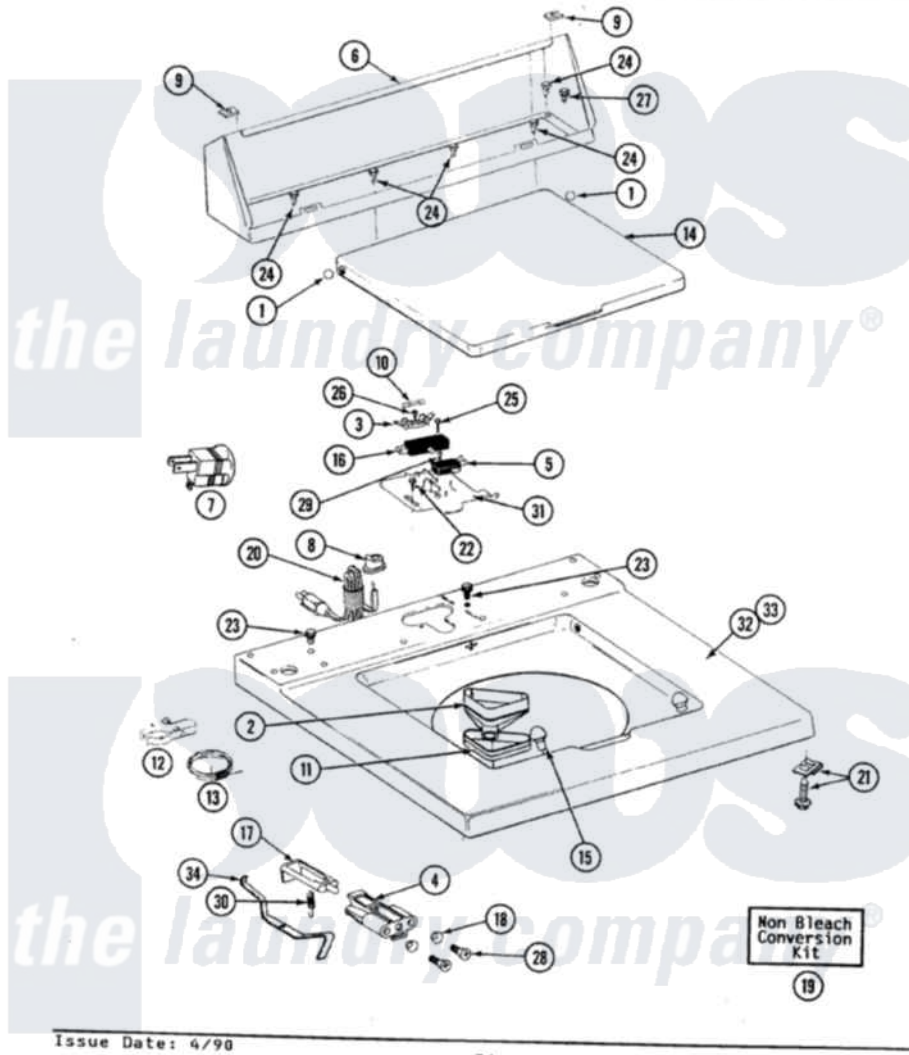

Maytag GA4910 06 - TOP COVER, CONSOLE & LID SWITCH

SECTION: TOP COVER, CONSOLE & LID SWITCH
 MODEL: ALL MODELS

Issue Date: 4/98

34

Maytag Residential Maytag GA4910 Washer Parts Parts Diagram 06 - TOP COVER, CONSOLE & LID SWITCH
 Click on the part number to view part

Item	Original Part Number	Replaced By	Status	Part Description
1	211726			Hinge, Ball Lid
2	215578			Bleach Inlet Almond
"	215577			Bleach Inlet White
3	207167			Block, Fuse
4	216256		Not Available	BRACKET, UNBALANCE
"	214279	204968		Plunger And Bracket Assembly--W
5	207166			Switch, Check
6	205635			Console
"	205635M		Not Available	CONSOLE (HVST WHEAT)
"	205635L		Not Available	CONSOLE (ALM)
7	Y201808			Converter
8	211881			Grommet, Cord Part Not Used-Gas Models Only
9	215075			Fastener, Control Panel To Console
10	207168	22001682		Switch Assembly, Lid W/4amp Fuse

11	214436		Gasket
12	301548		Clamp, Ground Wire
13	311155		Ground Wire And Clamp
14	212073		LID (WHITE)
"	212073L	Not Available	LID-ALMOND
"	212073M	Not Available	LID-HARVEST WHEAT
15	212716		Bumper, Lid
16	205415	279347	Switch-Lid
17	215700	Not Available	LID SWITCH PLUNGER
"	208591	Not Available	KIT, PLUNGER & BRACKET
18	211500		Washer, Bracket To Top Cover
19	205997		Non-Bleach Conversion Kit
20	204590		Cord, Power
21	204445		Screw And Fastener Assembly
22	207159	489355	Screw, 8 X 1/2
23	210186	3370225	Screw
24	211294	90767	Screw, 8A X 3/8 HeX Washer Head Tapping
25	213501		Screw, No.6-20 X 1-1/8 Inch
26	215705	Y311711	Screw, Fuse Block
27	Y313559		Screw
28	910182	25-7809	Screw, No.6-20 1/2 Flthd Torx
29	912012	3400409	Screw
30	213720		Spring, Lid Switch
31	Y215699	22001678	Bracket, Switch And Fuse
32	207170L		Top Cover Assembly ALM----NA
"	207170M	Not Available	TOP COVER ASSY HVT WHEAT
"	207170		Top Cover
33	207172M	Not Available	TOP COVER ASSY HVT WHEAT
"	207172L		Top Cover Assembly ALM----NA
"	207172		Top Cover
34	215704		Lever, Unbalance