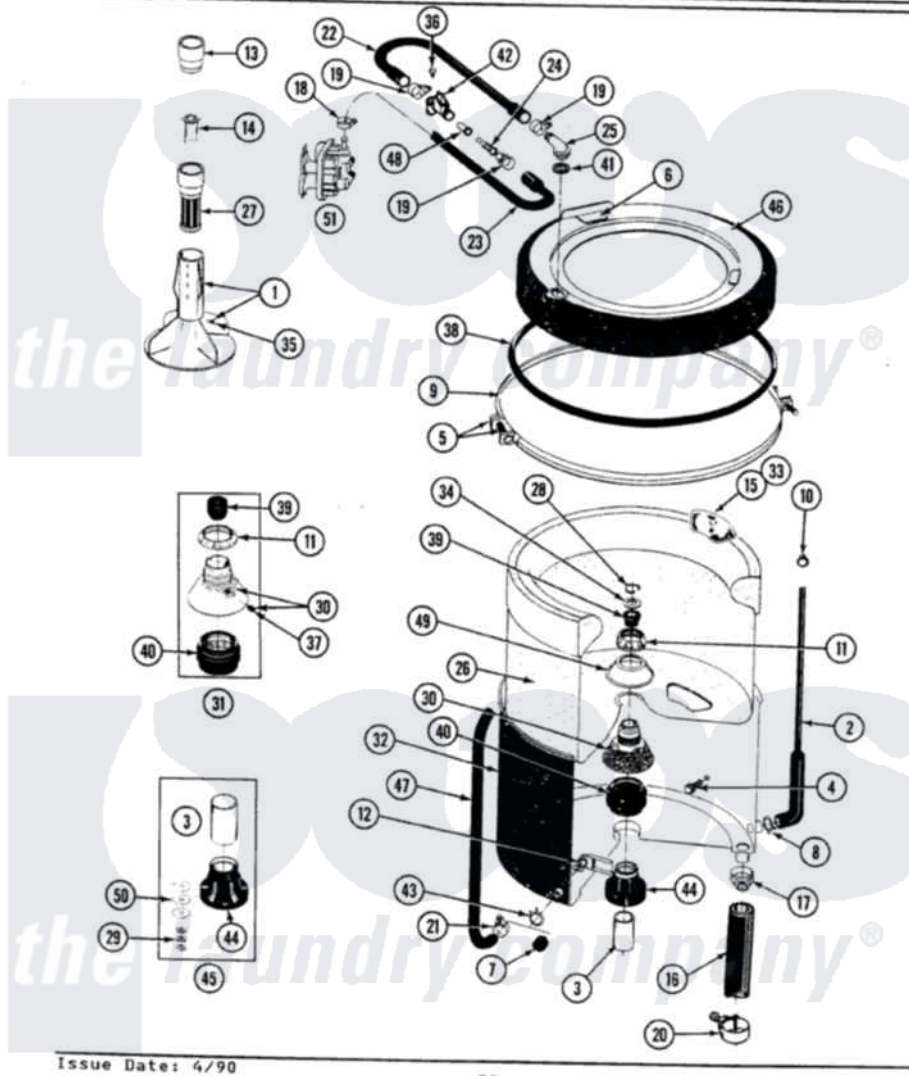

Maytag GA4910 07 - TUB & AGITATOR

SECTION: TUB AGITATOR, MOUNTING STEM & SEAL
 MODEL: ALL MODELS

Maytag Residential Maytag GA4910 Washer Parts Parts Diagram 07 - TUB & AGITATOR
 Click on the part number to view part

Item	Original Part Number	Replaced By	Status	Part Description
1	207228			Agitator W/Lock Screw
2	215976			Air Tube
"	212942	22001619		Tube, Water Level Switch
3	211130			Bearing Liner, Tub Bearing
4	200744	W10175939		Bolt
"	205254	W10175938		Bolt
5	205529			Nut And Bolt Kit For Tub Clam
6	215232			Bumper, Unbalance
7	214725			Cap For Spout-Outer Tub
8	211641			Clamp, 1-1/16"
9	200846			Clamp - Tub Cover
10	410296	596669		Clamp, Manifold
11	211047	6-2110472		Nut- Clamp
12	214434			Spout, Deflector
13	215721			Dispensing Cap
14	215733			Dispensing Cup

15	207219		Filter, Self-Cleaning
16	213045		Hose, Outer Tub Part Not Used
17	200900	616099	Clamp
18	201575		Clamp, Hose
19	202515	596669	Clamp, Manifold
20	202574	3367052	Clamp, Hose
21	205161	489503	Clamp
22	Y215234		Hose, Injector Fill
23	213013		Hose, Injector
24	213015		Nozzle, Injector
25	215235		Tube, Injector
26	207831	Not Available	TUB, INNER (W/PLUG)
27	207657		Lint Filter Deep
"	207426		Lint Filter Deep
28	Y015667		Retaining Ring
29	Y054867		Washer, Lock
30	202521	6-2095720	Mounting S
31	204012	6-2095720	Mounting S
32	205484		Tub, Outer Part Not Used
33	215980		Plug, Filter Hole
34	Y015666		Washer, Retaining -
35	206478	Not Available	SCREW & WASHER FOR AGITATOR
36	312620		Screw, Sems
37	211618	22001423	Set Screw, Mounting Stem
38	211232		Seal, Tub Cover
39	Y0A4298	6-0A57420	Seal- Agitator
40	201537	6-2095720	Mounting S
41	215233		Seal For Injector Tube
42	215447		Sleeve For Injector
43	214739	596669	Clamp, Manifold
44	200824	6-2040130	Tub Bearin
45	204013	6-2040130	Tub Bearin
46	206380	Not Available	COVER, TUB
47	214433		Tube, Inlet Part Not Used
48	213016	216201	Nozzle
49	211210		Washer, Clamping Nut
50	211100		Washer, Outer Tub
51	205613		Water Valve