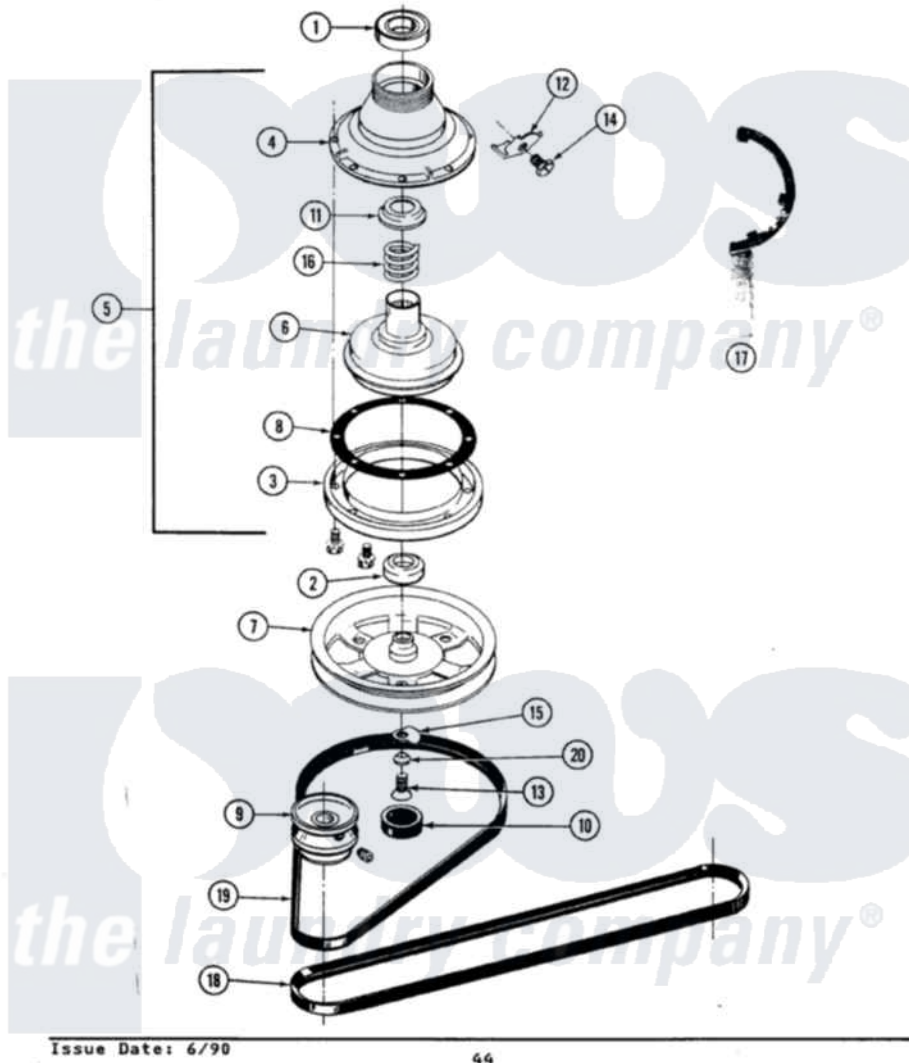

# Maytag GA5000 03 - CLUTCH, BRAKE & BELTS

SECTION: CLUTCH, BRAKE & BELTS  
 MODEL: ALL MODELS

Maytag [Residential Maytag GA5000 Washer Parts](#) Parts Diagram 03 - CLUTCH, BRAKE & BELTS  
 Click on the part number to view part

Item	Original Part Number	Replaced By	Status	Part Description
1	Y200720	<a href="#">22003441</a>		Bearing, Rear
2	<a href="#">200835</a>			Bearing, Brake Rotor
3	211043	<a href="#">6-2011900</a>		Brake Asse
"	211000			SCREW, BRAKE DRUM (HEX HEAD)
4	211045	<a href="#">6-2011900</a>		Brake Asse
5	201190	<a href="#">6-2011900</a>		Brake Asse
6	201126	<a href="#">6-2011900</a>		Brake Asse
7	211059	<a href="#">6-2301530</a>		Pulley
8	211042	<a href="#">6-2011900</a>		Brake Asse
9	<a href="#">Y053241</a>			Set Screw, Motor Pulley
"	200816	<a href="#">6-2008160</a>		Pulley- MO
10	211038		Not Available	CAP, OIL RETAINER
11	211039	<a href="#">6-2011900</a>		Brake Asse
12	<a href="#">213325</a>			Clip, Retaining
13	211375	<a href="#">681582</a>		Screw
14	<a href="#">213326</a>			Bolt, Sems Retaining Clip

15	<a href="#">211089</a>		Lug, Stop Pulley
16	211041	<a href="#">6-2011900</a>	Brake Asse
17	Y038315	<a href="#">038315</a>	Tool
18	<a href="#">211124</a>		Part Not Used
19	<a href="#">211125</a>		V Belt, DiVe Pulley
20	211090	<a href="#">22003555</a>	Washer, Stop Lug