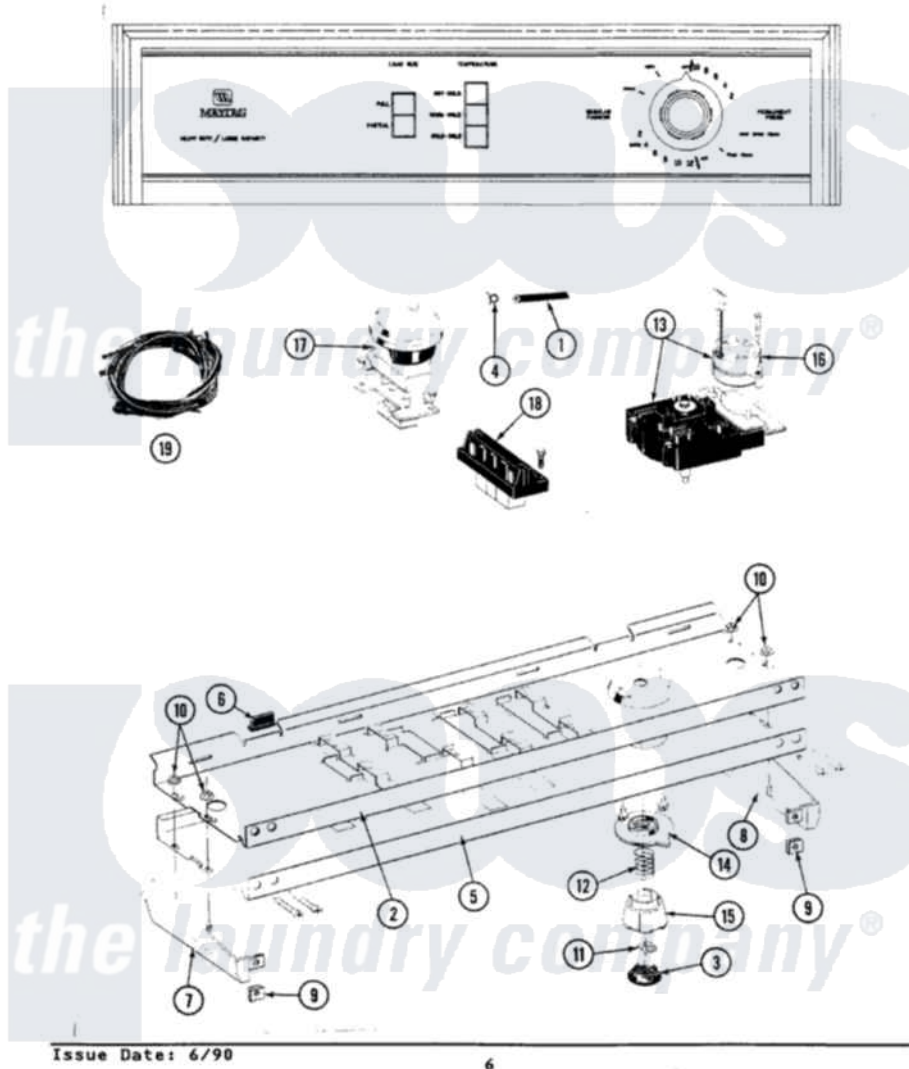

# Maytag GA5000 04 - CONTROL PANEL

SECTION: CONTROL PANEL  
MODEL: A5000

Issue Date: 6/90

6

Maytag [Residential Maytag GA5000 Washer Parts](#) Parts Diagram 04 - CONTROL PANEL

Click on the part number to view part

Item	Original Part Number	Replaced By	Status	Part Description
1	212942	<a href="#">22001619</a>		Tube, Water Level Switch
2	314728	<a href="#">210932</a>		Screw, No.8 X 9/16 Ctsk Note: Screw, Inlet Duct
"	<a href="#">214818</a>			Back Up Plate
3	314723	<a href="#">W10133501</a>		Cap, Knob
4	410296	<a href="#">596669</a>		Clamp, Manifold
5	207402		Not Available	CONTROL PANEL
"	<a href="#">210932</a>			Screw, No.8 X 9/16 Ctsk Note: Screw, Inlet Duct
6	<a href="#">214897</a>			Pad, Control Panel
7	314726		Not Available	END CAP - LEFT HAND
8	314727	<a href="#">207927</a>		End Cap, Control Panel
9	<a href="#">214894</a>			Fastener, End Cap
10	<a href="#">214872</a>			Palnut, End Cap Note: Nut, Lamp Holder
11	<a href="#">211605</a>			Bezel, Timer Dial
12	<a href="#">211065</a>			Spring, Index Wheel

13	213966	<a href="#">3400014</a>	Screw
"	<a href="#">207379</a>		Timer
14	206893	<a href="#">22001571</a>	Bezel, Timer Dial
15	<a href="#">206892</a>		Control Knob
16	205033	<a href="#">22205033</a>	Motor- Tim
17	<a href="#">207364</a>		2 Level Pressure Switch
"	211168	<a href="#">W10139210</a>	Screw, 8-18 X 5/16
18	213117	<a href="#">67006908</a>	Screw, Ice Rack
"	207368	Not Available	TEMP CONTROL SWITCH - 3 BUTTON
19	<a href="#">207383</a>		Wire Harness