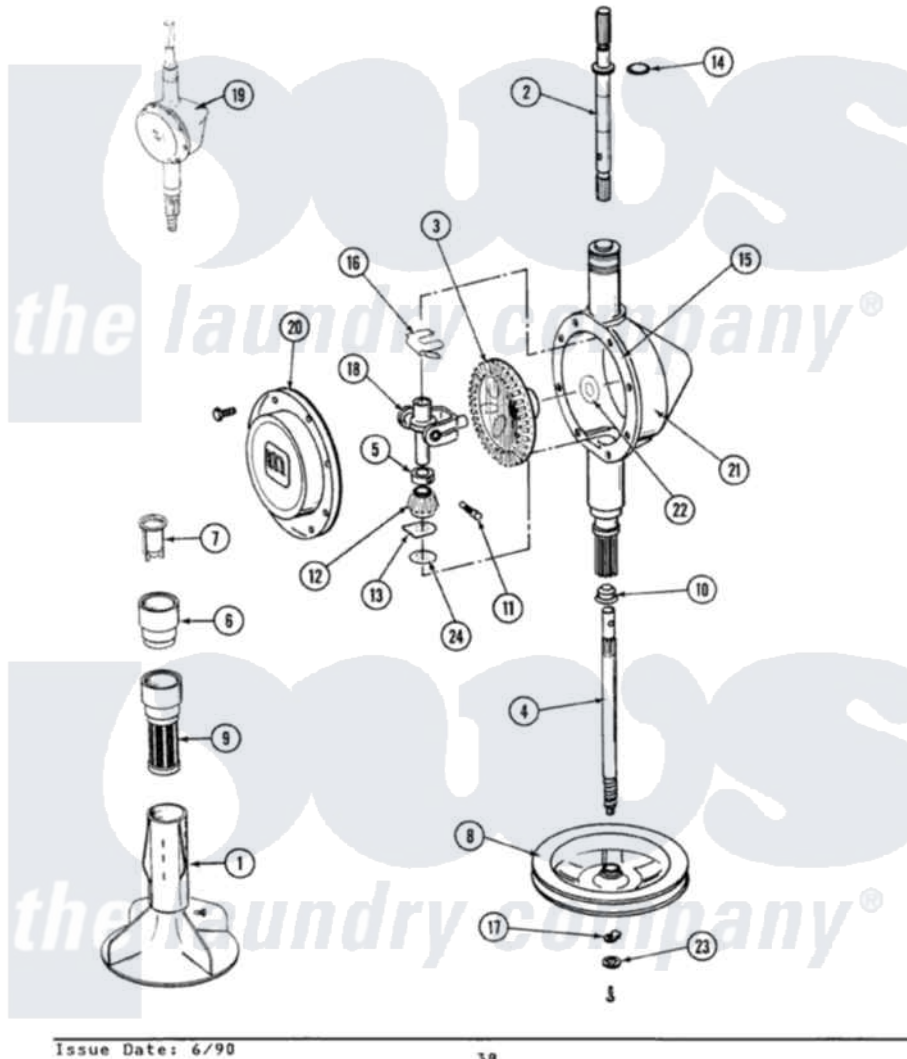

# Maytag GA5000 05 - ORBITAL TRANSMISSION

SECTION: ORBITAL TRANSMISSION  
MODEL: ALL MODELS

Issue Date: 6/90

38

Maytag [Residential Maytag GA5000 Washer Parts](#) Parts Diagram 05 - ORBITAL TRANSMISSION  
Click on the part number to view part

Item	Original Part Number	Replaced By	Status	Part Description
1	206478		Not Available	SCREW & WASHER FOR AGITATOR
"	<a href="#">207538</a>			Agitator W/Lock Screw
2	207153	<a href="#">6-2097820</a>		Kit- Shaft
3	206713	<a href="#">6-2067130</a>		Gear- Beve
4	215411	<a href="#">12001451</a>		Ctr Shaft W/Collar Andkeeper-Sha
5	215415		Not Available	COLLAR, LOWER
6	<a href="#">215721</a>			Dispensing Cap
7	<a href="#">215733</a>			Dispensing Cup
8	211059	<a href="#">6-2301530</a>		Pulley
9	<a href="#">Y207427</a>			Lint Filter Shallow
10	206602	<a href="#">207843</a>		Lip Seal Repair Kit
11	<a href="#">Y206629</a>			Pin, Collar
12	215401	<a href="#">W10221114</a>		Pinion
13	<a href="#">215395</a>			Plate, Clutch
14	<a href="#">210690</a>			Seal, Rubber

15	Y058700	<a href="#">675652</a>	Adhesive
16	<a href="#">215581</a>		Spring, Agitator Shaft
17	211375	<a href="#">681582</a>	Screw
"	<a href="#">211089</a>		Lug, Stop Pulley
18	206685	<a href="#">6-2066850</a>	Yoke
19	206708	<a href="#">6-2097790</a>	Transmison
20	<a href="#">206628</a>		Cover, Transmission
"	215417	Not Available	SCREW, TRANSMISSION COVER
21	206625	<a href="#">6-2097790</a>	Transmison
22	<a href="#">215394</a>		Washer, Bevel Gear
23	211090	<a href="#">22003555</a>	Washer, Stop Lug
24	211483	<a href="#">6-2114830</a>	Washer- SP