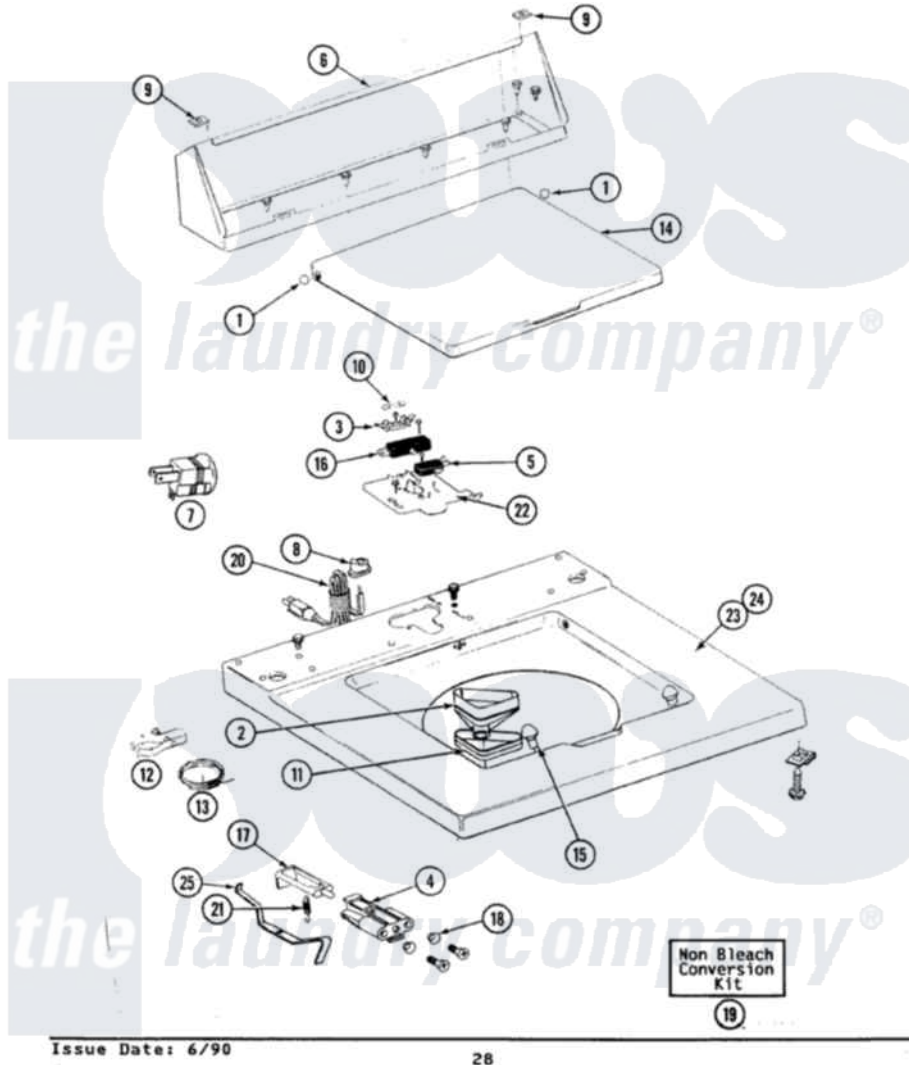

Maytag GA5000 06 - TOP COVER, CONSOLE & LID SWITCH

SECTION: TOP COVER, CONSOLE & LID SWITCH

MODEL: ALL MODELS

Maytag Residential Maytag GA5000 Washer Parts Parts Diagram 06 - TOP COVER, CONSOLE & LID SWITCH
 Click on the part number to view part

Item	Original Part Number	Replaced By	Status	Part Description
1	211726			Hinge, Ball Lid
2	215578			Bleach Inlet Almond
3	215705	Y311711		Screw, Fuse Block
"	207167			Block, Fuse
4	216256		Not Available	BRACKET, UNBALANCE
"	910182	25-7809		Screw, No.6-20 1/2 Flthd Torx
"	214279	204968		Plunger And Bracket Assembly--W
5	912012	3400409		Screw
"	207166			Switch, Check
6	205635M		Not Available	CONSOLE (HVST WHEAT)
"	211294	90767		Screw, 8A X 3/8 HeX Washer Head Tapping
"	Y313559			Screw
7	Y201808			Converter
8	211881			Grommet, Cord Part Not Used-Gas Models Only

9	215075		Fastener, Control Panel To Console
10	207168	22001682	Switch Assembly, Lid W/4amp Fuse
11	214436		Gasket
12	301548		Clamp, Ground Wire
13	311155		Ground Wire And Clamp
14	212073M		Not Available LID-HARVEST WHEAT
15	212716		Bumper, Lid
16	213501		Screw, No.6-20 X 1-1/8 Inch
"	205415	279347	Switch-Lid
17	215700		Not Available LID SWITCH PLUNGER
"	208591		Not Available KIT, PLUNGER & BRACKET
18	211500		Washer, Bracket To Top Cover
19	205997		Non-Bleach Conversion Kit
20	210186	3370225	Screw
"	204590		Cord, Power
21	213720		Spring, Lid Switch
22	207159	489355	Screw, 8 X 1/2
"	Y215699	22001678	Bracket, Switch And Fuse
24	210186	3370225	Screw
"	204445		Screw And Fastener Assembly
"	207172M		Not Available TOP COVER ASSY HVT WHEAT
25	215704		Lever, Unbalance