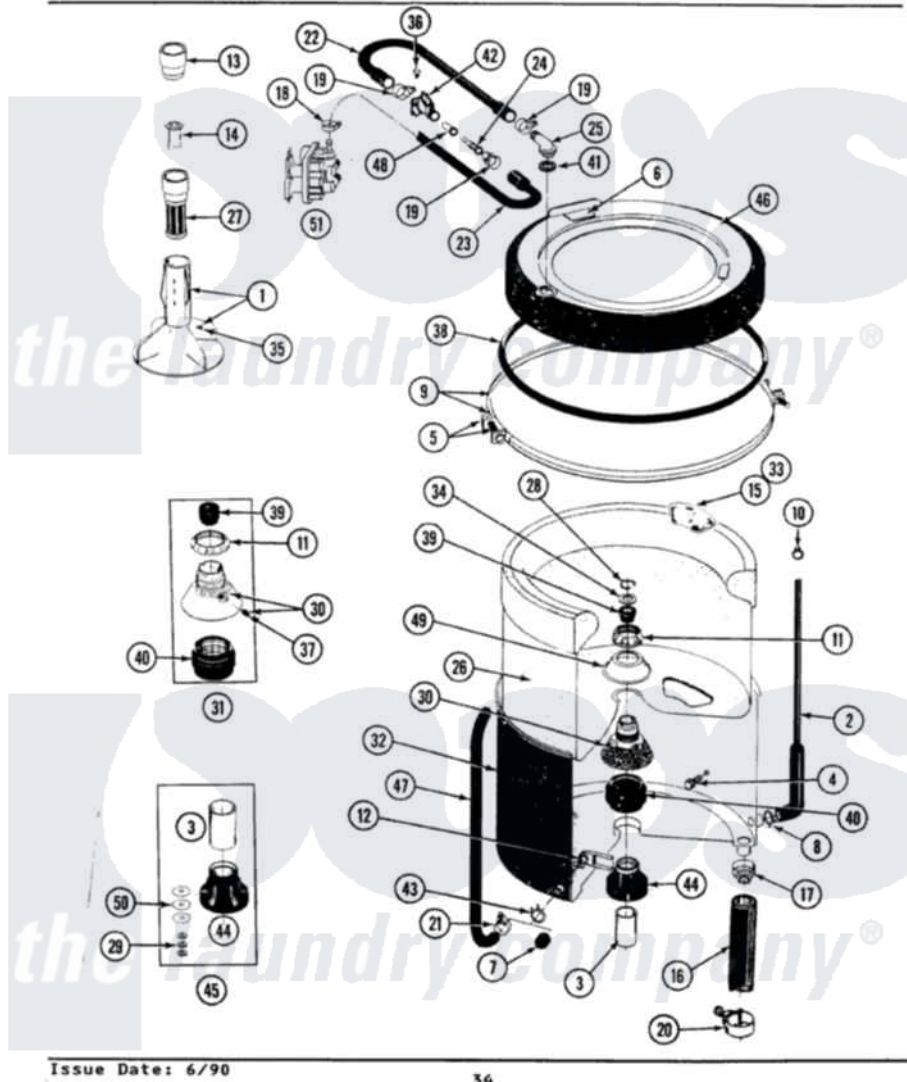

Maytag GA5000 07 - TUB, AGITATOR, MOUNTING STEM & SEAL

SECTION: TUB, AGITATOR, MOUNTING STEM & SEAL
 MODEL: ALL MODELS

Issue Date: 6/90

34

Maytag [Residential Maytag GA5000 Washer Parts](#) Parts Diagram 07 - TUB, AGITATOR, MOUNTING STEM & SEAL
 Click on the part number to view part

Item	Original Part Number	Replaced By	Status	Part Description
1	207538			Agitator W/Lock Screw
2	212942	22001619		Tube, Water Level Switch
3	211130			Bearing Liner, Tub Bearing
4	200744	W10175939		Bolt
"	205254	W10175938		Bolt
5	205529			Nut And Bolt Kit For Tub Clam
6	215232			Bumper, Unbalance
8	211641			Clamp, 1-1/16"
9	200846			Clamp - Tub Cover
10	410296	596669		Clamp, Manifold
11	211047	6-2110472		Nut- Clamp
12	214434			Spout, Deflector
14	215733			Dispensing Cup
16	Y212989			Hose, Outer Tub To Pump
17	200900	616099		Clamp
18	201575			Clamp, Hose

19	202515	596669	Clamp, Manifold
20	202574	3367052	Clamp, Hose
21	205161	489503	Clamp
22	Y215234		Hose, Injector Fill
23	213013		Hose, Injector
24	213015		Nozzle, Injector
25	215235		Tube, Injector
26	201523	Not Available	INNER TUB
"	207830	Not Available	INNER TUB W/PLUG
27	Y207427		Lint Filter Shallow
28	Y015667		Retaining Ring
29	Y054867		Washer, Lock
30	202521	6-2095720	Mounting S
31	204012	6-2095720	Mounting S
32	205486	Not Available	PART NOT USED
34	Y015666		Washer, Retaining -
35	206478	Not Available	SCREW & WASHER FOR AGITATOR
36	312620		Screw, Sems
37	211618	22001423	Set Screw, Mounting Stem
38	211232		Seal, Tub Cover
39	Y0A4298	6-0A57420	Seal- Agitator
40	201537	6-2095720	Mounting S
41	215233		Seal For Injector Tube
42	215447		Sleeve For Injector
43	214739	596669	Clamp, Manifold
44	200824	6-2040130	Tub Bearin
45	204013	6-2040130	Tub Bearin
46	206380	Not Available	COVER, TUB
47	214495		Tube, Inlet To Tub
48	213016	216201	Nozzle
49	211210		Washer, Clamping Nut
50	211100		Washer, Outer Tub
51	205613		Water Valve