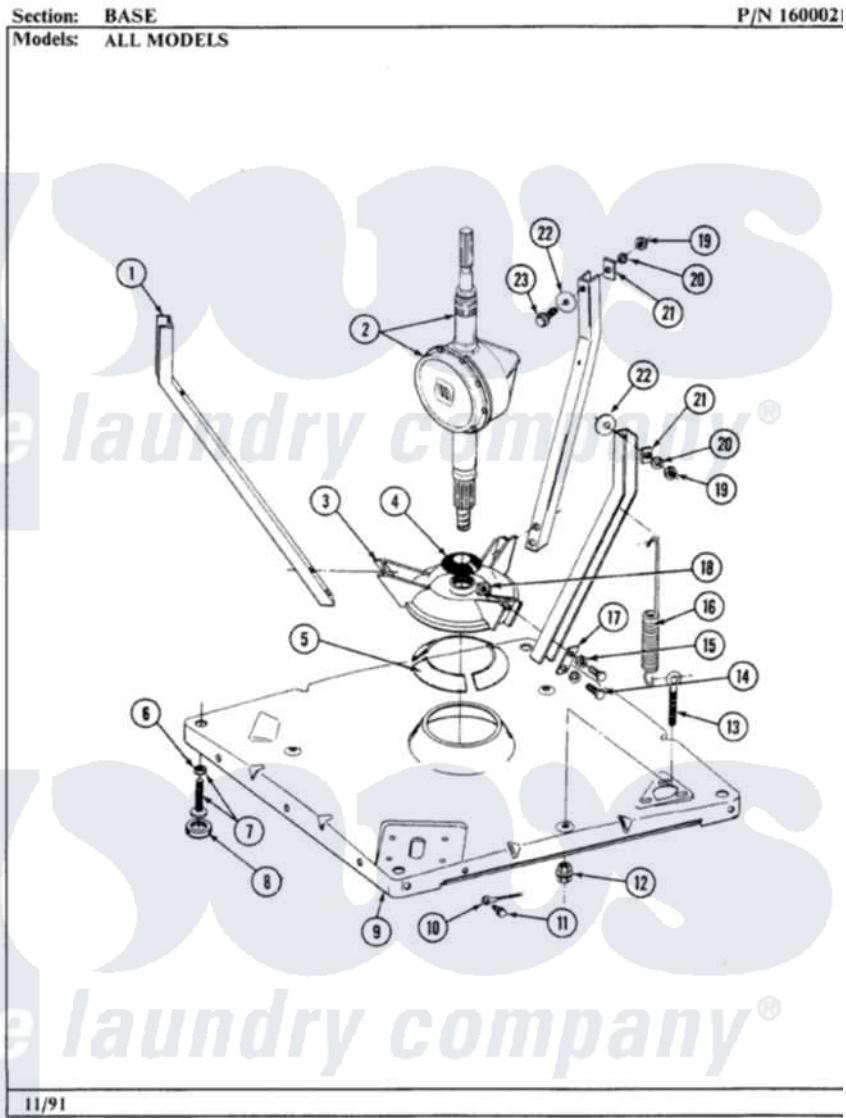

Maytag GA506 01 - BASE

Maytag [Residential Maytag GA506 Washer Parts](#) Parts Diagram 01 - BASE
 Click on the part number to view part

Item	Original Part Number	Replaced By	Status	Part Description
1	213053			Brace, Tub Part Not Used
2	206707	6-2097750		Trans Dee
3	203725			Damper W/Bolt And Clip
4	211028	22001586		Deflector, Water
5	203956			Damper Pad Kit
6	210385			Lock Nut For Adjustable Leg
7	Y302699	22003428		Leg, Adjustable
8	210684			Foot, Adjustable Leg
9	203274			Base With Damper Pads
10	204807			Ground Wire, Supp. Plte To Top Cover
11	210186	3370225		Screw
12	211949			Nut, Adjustment Eyebolt
13	213120	216416		Bolt, Eye/Centering Spring
14	Y015627			Screw- Hex
15	911852	486009		Lockwasher
16	213054			Centering Spring - 3 Used

17	213073		Washer, Double Brace
18	Y052785		Nut, Brace To Damper
19	Y052734		Nut, Carrage Bolts And Bracket
20	Y054867		Washer, Lock
21	212979	Not Available	WASHER, TUB BRACE
22	211100		Washer, Outer Tub
23	200744	W10175939	Bolt
"	205254	W10175938	Bolt