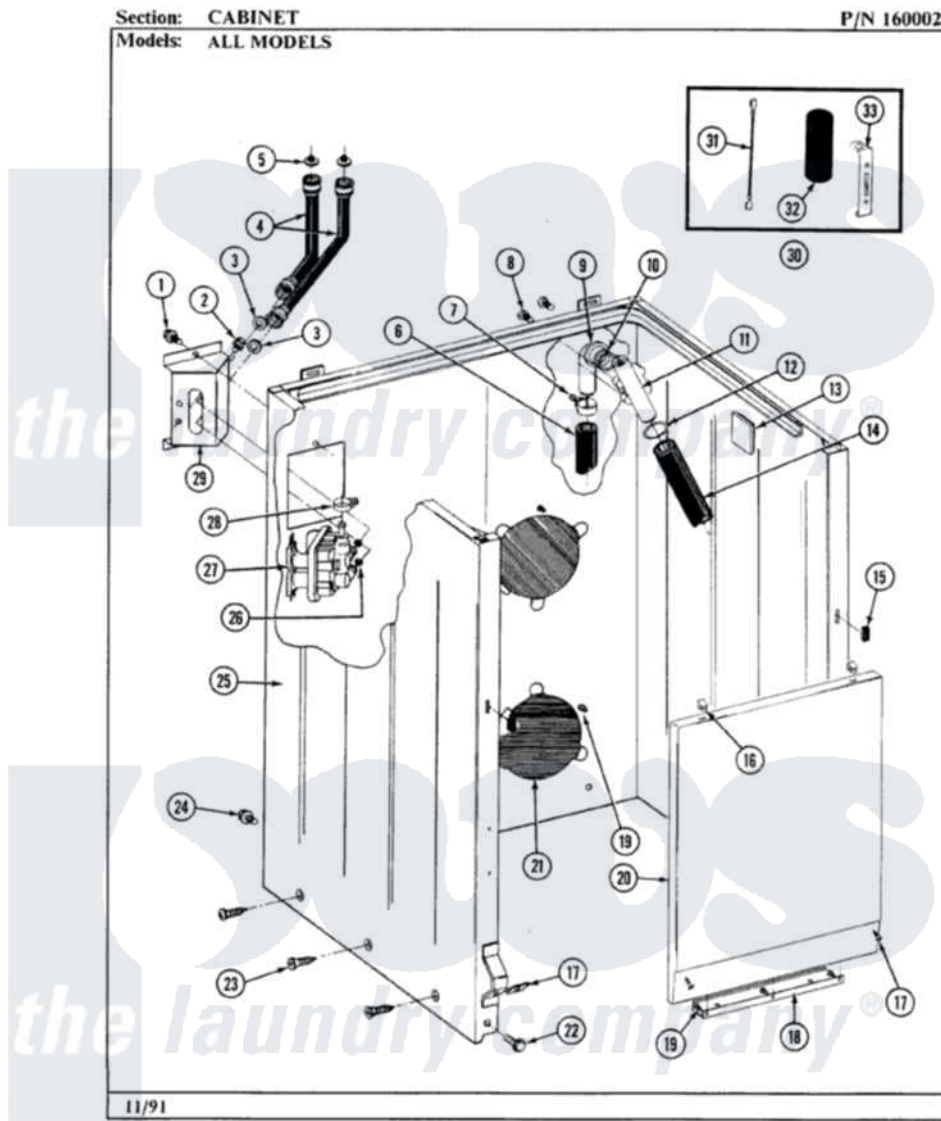

# Maytag GA506 02 - CABINET

16

Maytag [Residential Maytag GA506 Washer Parts](#) Parts Diagram 02 - CABINET  
Click on the part number to view part

Item	Original Part Number	Replaced By	Status	Part Description
1	212276	<a href="#">W10116760</a>		Screw
2	<a href="#">Y313561</a>			Screw---NA
3	<a href="#">Y013783</a>			Washer, Inlet Hose
4	<a href="#">202860</a>			Inlet Hose Assembly
5	200961	<a href="#">12001413</a>		Strainer And Washer Kit
6	215279	<a href="#">22003410</a>		Hose, Drain
7	200461	<a href="#">285655</a>		Clamp, Hose
8	<a href="#">Y014874</a>			Screw, Idler Arm And Sleeve
9	214764	<a href="#">208847</a>		Elbow
10	<a href="#">214765</a>			Gasket, Siphon Break
11	<a href="#">206638</a>			Siphon Break
12	200461	<a href="#">285655</a>		Clamp, Hose
13	<a href="#">215058</a>			Pad, Cabinet Bumper
14	214767	<a href="#">22001448</a>		Hose, Pump
15	214376	<a href="#">22002331</a>		Spacer, Front Panel
16	212982	<a href="#">22001650</a>		Fastener, Spring

17	<a href="#">204439</a>		Screw And Fstner Assembly
18	<a href="#">213846</a>		Guard, Belt
19	211294	<a href="#">90767</a>	Screw, 8A X 3/8 HeX Washer Head Tapping
20	212998M		Not Available
			FRONT PANEL-HARVEST WHEAT
21	211878		Not Available
			PLATE, ACCESS
22	213122	<a href="#">27001200</a>	Screw
23	<a href="#">213007</a>		Xfor Cabinet See Cabinet, Back
24	213121	<a href="#">3400111</a>	Screw, 12-14 X 5/8
25	203319M		Not Available
			CABINET-HARVEST WHEAT
26	214337	<a href="#">96160</a>	Screen
27	<a href="#">205613</a>		Water Valve
28	<a href="#">201575</a>		Clamp, Hose
29	214812	<a href="#">22002361</a>	Bracket, Water Valve
30	<a href="#">206103</a>		Capacitor Kit
31	<a href="#">203237</a>		No.17 Wire With Terminal
32	<a href="#">Y200832</a>		Capacitor
33	<a href="#">211149</a>		Clip, Capacitor