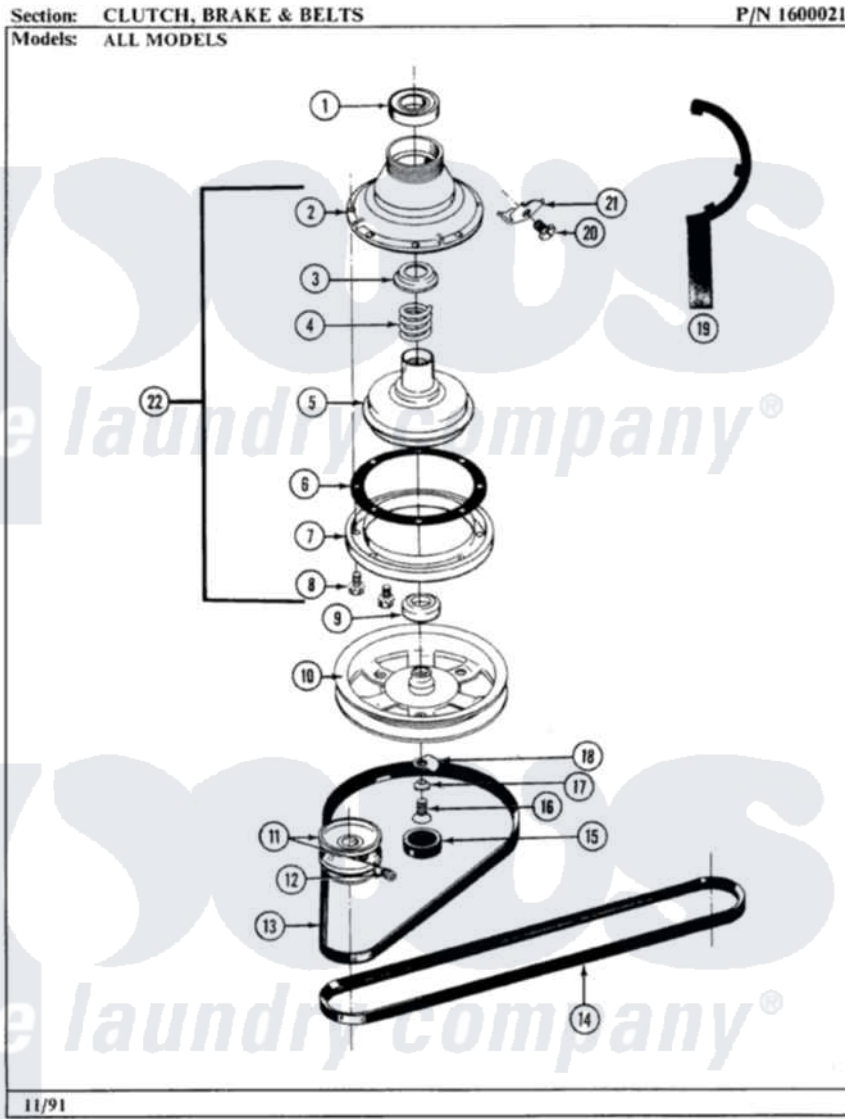

Maytag GA506 03 - CLUTCH, BRAKE & BELTS

30

Maytag Residential Maytag GA506 Washer Parts Parts Diagram 03 - CLUTCH, BRAKE & BELTS
 Click on the part number to view part

Item	Original Part Number	Replaced By	Status	Part Description
1	Y200720	22003441		Bearing, Rear
2	211045	6-2011900		Brake Asse
3	211039	6-2011900		Brake Asse
4	211041	6-2011900		Brake Asse
5	201126	6-2011900		Brake Asse
6	211042	6-2011900		Brake Asse
7	211043	6-2011900		Brake Asse
8	211000			SCREW, BRAKE DRUM (HEX HEAD)
9	200835			Bearing, Brake Rotor
10	211059	6-2301530		Pulley
11	200816	6-2008160		Pulley- MO
12	Y053241			Set Screw, Motor Pulley
13	211125			V Belt, Drive Pulley
14	211124			Part Not Used
15	211038		Not Available	CAP, OIL RETAINER
16	211375	681582		Screw

17	211090	22003555	Washer, Stop Lug
18	211089		Lug, Stop Pulley
19	Y038315	038315	Tool
20	213326		Bolt, Sems Retaining Clip
21	213325		Clip, Retaining
22	201190	6-2011900	Brake Asse