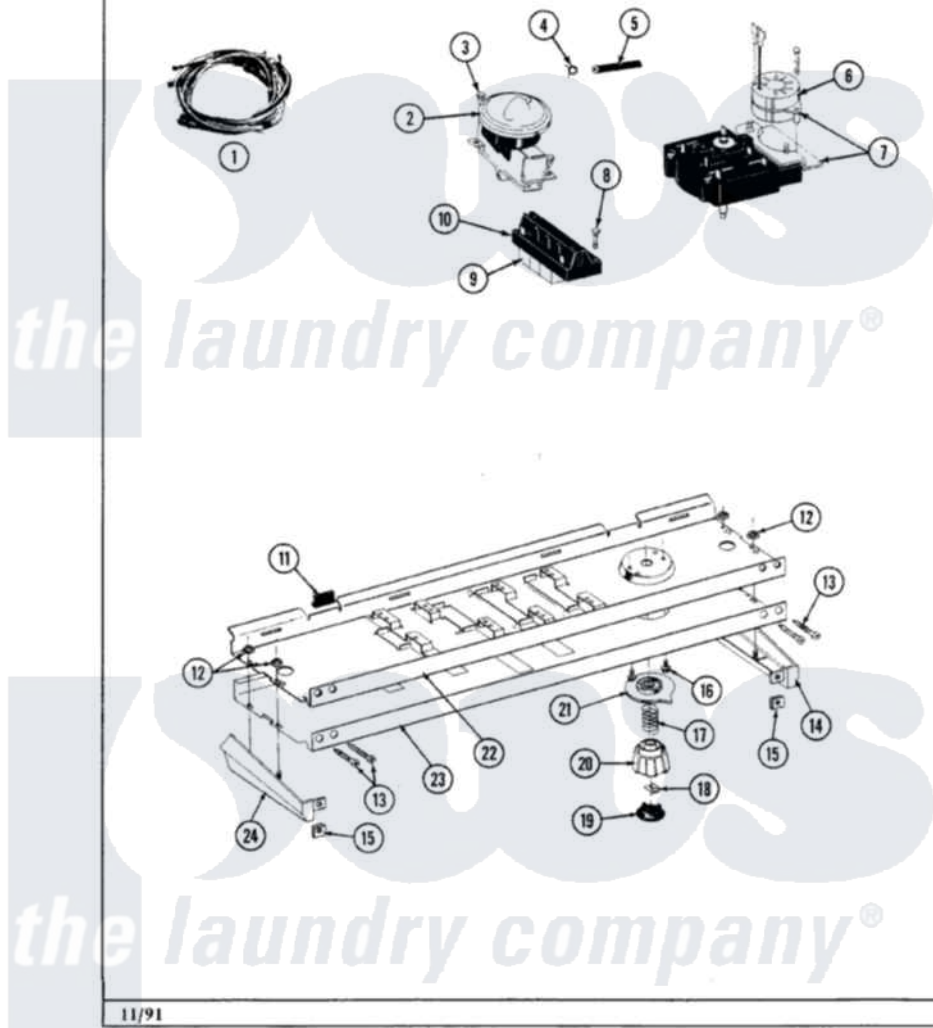

Maytag GA506 04 - CONTROL PANEL

Section: CONTROL PANEL

P/N 1600021

Models: A506 A882

11/91

8

Maytag [Residential Maytag GA506 Washer Parts](#) Parts Diagram 04 - CONTROL PANEL

Click on the part number to view part

Item	Original Part Number	Replaced By	Status	Part Description
1	206231			Wire Harness
2	206223	22206223		Switch- Wa
3	211168	W10139210		Screw, 8-18 X 5/16
4	410296	596669		Clamp, Manifold
5	212942	22001619		Tube, Water Level Switch
6	205033	22205033		Motor- Tim
7	206230			Timer
8	213117	67006908		Screw, Ice Rack
9	215211			Button For Switch
10	206216			Water Temperature Switch
11	214897			Pad, Control Panel
12	214872			Palnut, End Cap Note: Nut, Lamp Holder
13	210932			Screw, No.8 X 9/16 Ctsk Note: Screw, Inlet Duct
14	214816			End Cap F/Control Panel-RH
15	214894			Fastener, End Cap

16	213966	3400014	Screw
17	211065		Spring, Index Wheel
18	211605		Bezel, Timer Dial
19	215164	Not Available	CAP FOR KNOB
20	215162		Timer Knob
21	215161	22001571	Bezel, Timer Dial
22	214809		Back Up Plate
23	206565	Not Available	CONTROL PANEL
24	214815		End Cap F/Control Panel-LH