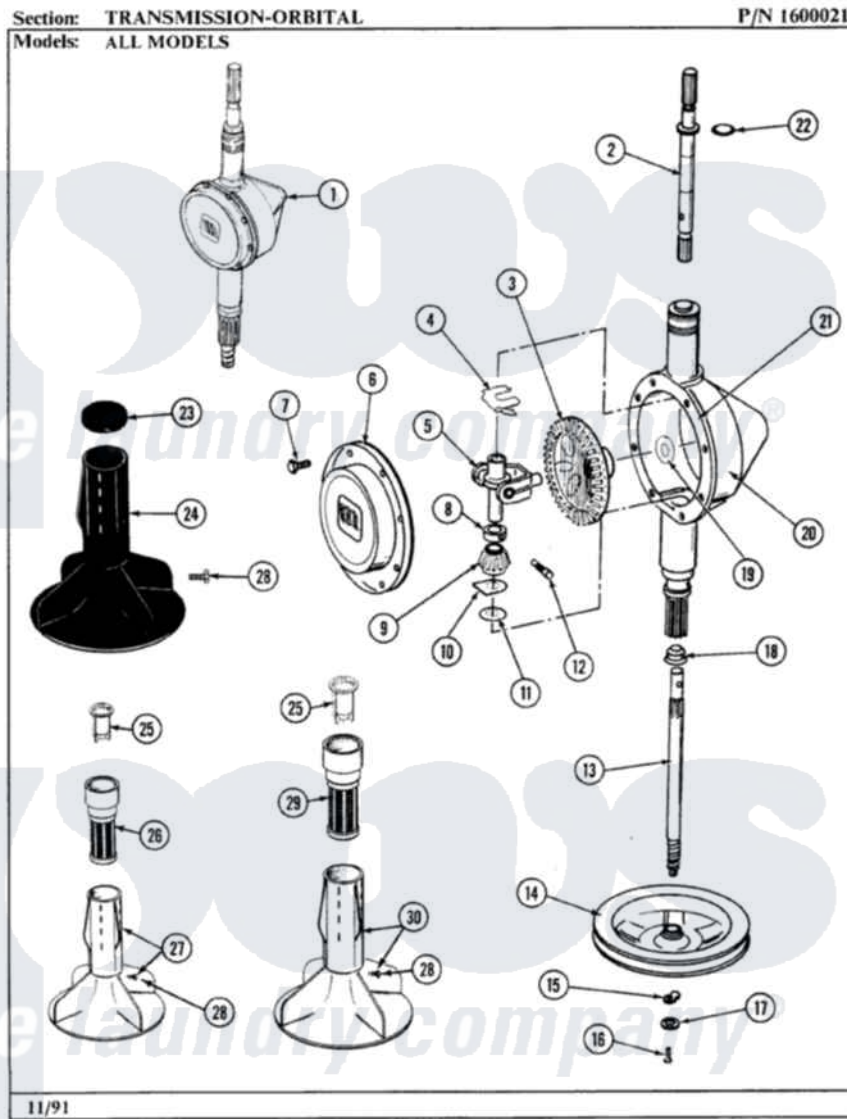

Maytag GA506 08 - TRANSMISSION-ORBITAL

24

Maytag [Residential Maytag GA506 Washer Parts](#) Parts Diagram 08 - TRANSMISSION-ORBITAL
Click on the part number to view part

Item	Original Part Number	Replaced By	Status	Part Description
1	206707	6-2097750		Trans Dee
2	207153	6-2097820		Kit- Shaft
3	206713	6-2067130		Gear- Beve
4	215581			Spring, Agitator Shaft
5	206685	6-2066850		Yoke
6	206628			Cover, Transmission
7	215417		Not Available	SCREW, TRANSMISSION COVER
8	215415		Not Available	COLLAR, LOWER
9	215401	W10221114		Pinion
10	215395			Plate, Clutch
11	211483	6-2114830		Washer- SP
12	Y206629			Pin, Collar
13	215410	12001450		Ctr Shaft W/Collar Andkeeper- Dp
14	211059	6-2301530		Pulley
15	211089			Lug, Stop Pulley

16	211375	681582	Screw
17	211090	22003555	Washer, Stop Lug
18	206602	207843	Lip Seal Repair Kit
19	215394		Washer, Bevel Gear
20	206624	6-2097750	Trans Dee
21	Y058700	675652	Adhesive
22	210690		Seal, Rubber
25	215733		Dispensing Cup
28	206478	Not Available	SCREW & WASHER FOR AGITATOR
29	207426		Lint Filter Deep
30	207228		Agitator W/Lock Screw