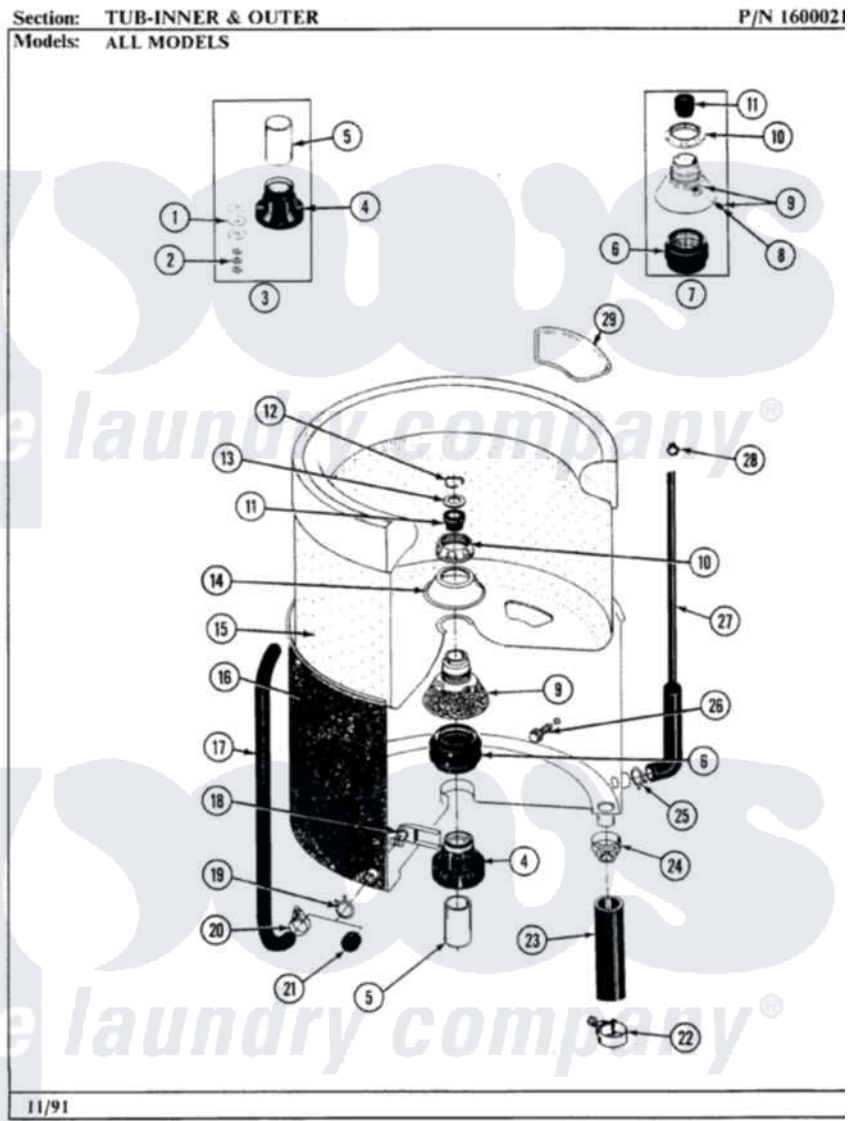

Maytag GA506 09 - TUB-INNER & OUTER

20

Maytag Residential Maytag GA506 Washer Parts Parts Diagram 09 - TUB-INNER & OUTER
Click on the part number to view part

Item	Original Part Number	Replaced By	Status	Part Description
1	211100			Washer, Outer Tub
2	Y054867			Washer, Lock
3	204013	6-2040130		Tub Bearin
4	200824	6-2040130		Tub Bearin
5	211130			Bearing Liner, Tub Bearing
6	201537	6-2095720		Mounting S
7	204012	6-2095720		Mounting S
8	211618	22001423		Set Screw, Mounting Stem
9	202521	6-2095720		Mounting S
10	211047	6-2110472		Nut- Clamp
11	Y0A4298	6-0A57420		Seal- Agitator
12	Y015667			Retaining Ring
13	Y015666			Washer, Retaining -
14	211210			Washer, Clamping Nut
15	207831		Not Available	TUB, INNER (W/PLUG)
"	203228		Not Available	TUB, INNER PART NOT USED

16	205484		Tub, Outer Part Not Used
17	214433		Tube, Inlet Part Not Used
18	214434		Spout, Deflector
19	214739	596669	Clamp, Manifold
20	205161	489503	Clamp
21	214725		Cap For Spout-Outer Tub
22	200461	285655	Clamp, Hose
23	213045		Hose, Outer Tub Part Not Used
24	200900	616099	Clamp
25	211641		Clamp, 1-1/16"
26	200744	W10175939	Bolt
"	205254	W10175938	Bolt
27	212942	22001619	Tube, Water Level Switch
28	410296	596669	Clamp, Manifold
29	215980		Plug, Filter Hole