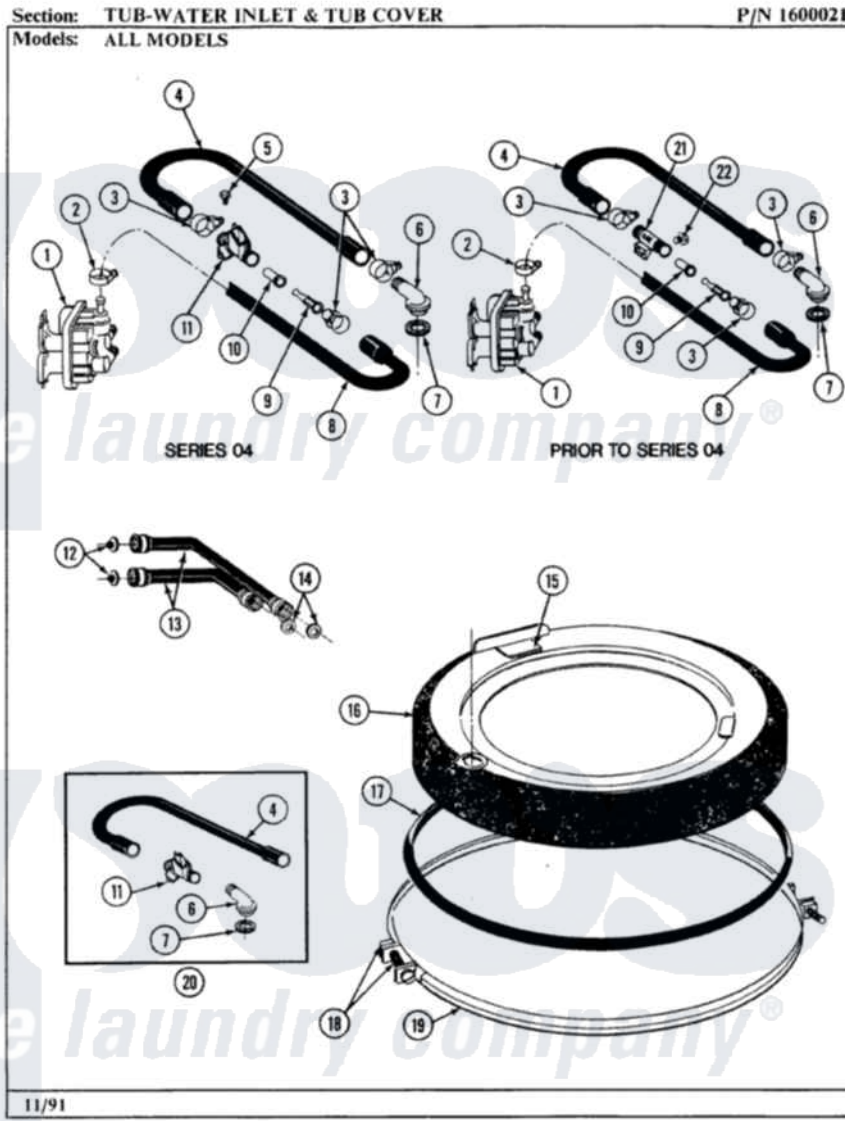

Maytag GA506 10 - TUB-WATER INLET & TUB COVER

18

Maytag Residential Maytag GA506 Washer Parts Parts Diagram 10 - TUB-WATER INLET & TUB COVER
 Click on the part number to view part

Item	Original Part Number	Replaced By	Status	Part Description
1	205613			Water Valve
2	201575			Clamp, Hose
3	202515	596669		Clamp, Manifold
4	Y215234			Hose, Injector Fill
5	312620			Screw, Sems
6	215235			Tube, Injector
7	215233			Seal For Injector Tube
8	213013			Hose, Injector
9	213015			Nozzle, Injector
10	213016	216201		Nozzle
12	200961	12001413		Strainer And Washer Kit
13	202860			Inlet Hose Assembly
14	Y013783			Washer, Inlet Hose
15	215232			Bumper, Unbalance
16	206380		Not Available	COVER, TUB
17	211232			Seal, Tub Cover

18	205529		Nut And Bolt Kit For Tub Clam
19	200846		Clamp - Tub Cover
20	206683	206680	Water Injector Assembly
21	213057	22213057	Sleeve- In
22	Y310632	1163839	Screw