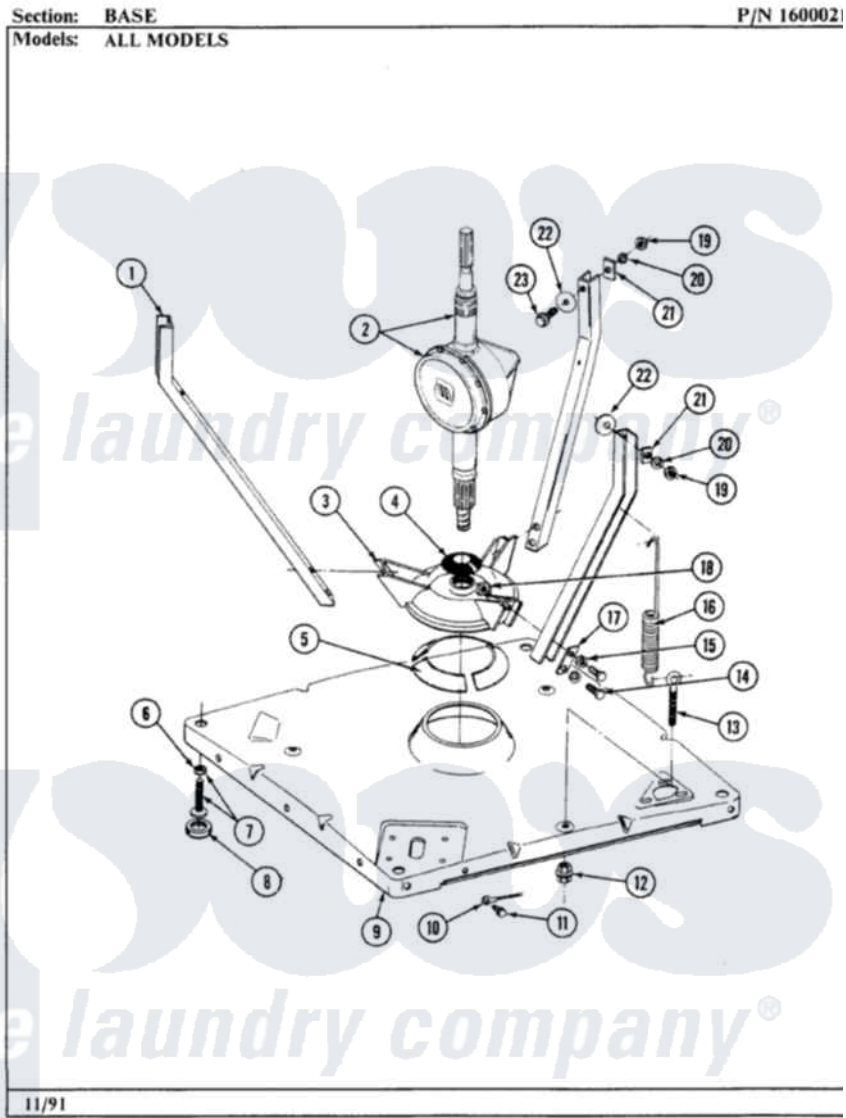

Maytag GA590 01 - BASE

26

Maytag [Residential Maytag GA590 Washer Parts](#) Parts Diagram 01 - BASE
 Click on the part number to view part

Item	Original Part Number	Replaced By	Status	Part Description
1	213053			Brace, Tub Part Not Used
2	206707	6-2097750		Trans Dee
3	203725			Damper W/Bolt And Clip
4	211028	22001586		Deflector, Water
5	203956			Damper Pad Kit
6	210385			Lock Nut For Adjustable Leg
7	Y302699	22003428		Leg, Adjustable
8	210684			Foot, Adjustable Leg
9	203274			Base With Damper Pads
10	204807			Ground Wire, Supp. Plte To Top Cover
11	210186	3370225		Screw
12	211949			Nut, Adjustment Eyebolt
13	213120	216416		Bolt, Eye/Centering Spring
14	Y015627			Screw- Hex
15	911852	486009		Lockwasher
16	213054			Centering Spring - 3 Used

17	213073		Washer, Double Brace
18	Y052785		Nut, Brace To Damper
19	Y052734		Nut, Carrage Bolts And Bracket
20	Y054867		Washer, Lock
21	212979	Not Available	WASHER, TUB BRACE
22	211100		Washer, Outer Tub
23	200744	W10175939	Bolt
"	205254	W10175938	Bolt