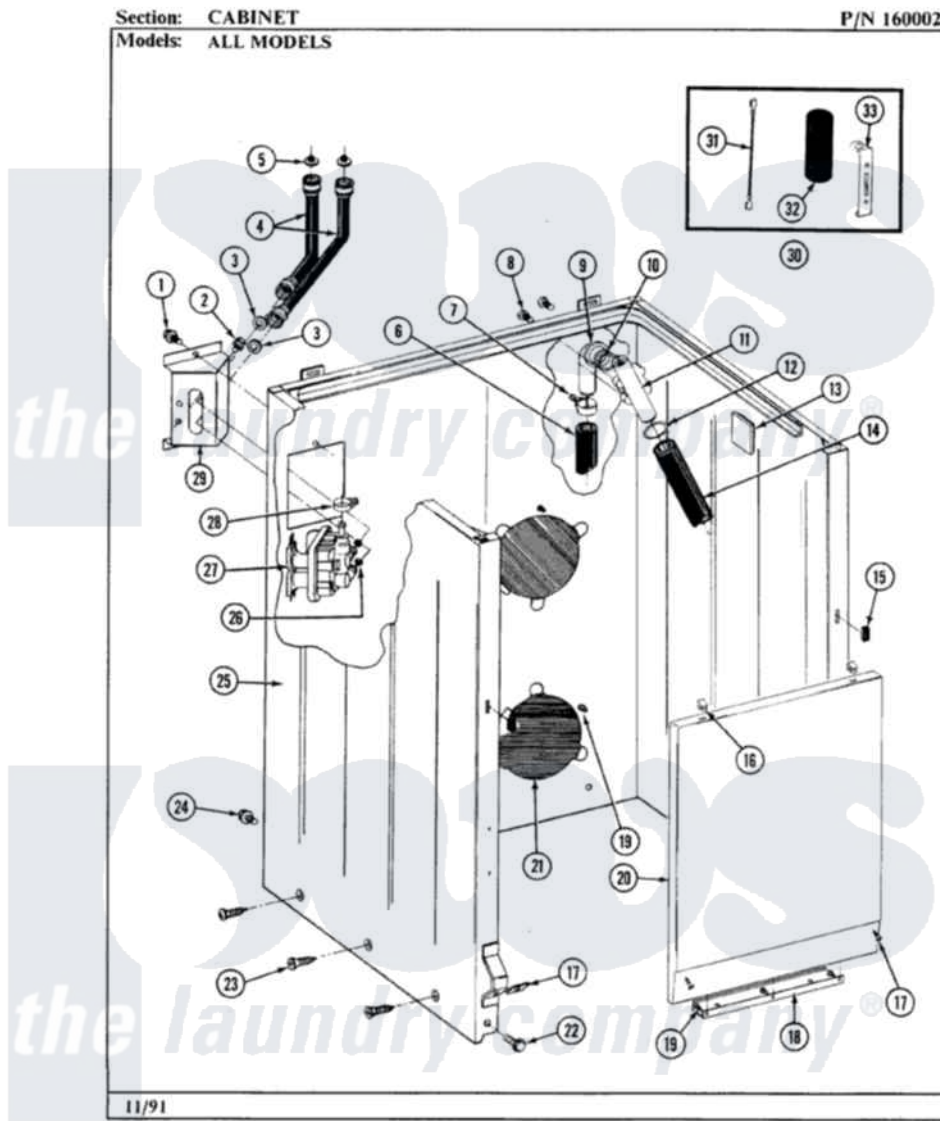

Maytag GA590 02 - CABINET

16

Maytag [Residential Maytag GA590 Washer Parts](#) Parts Diagram 02 - CABINET
Click on the part number to view part

Item	Original Part Number	Replaced By	Status	Part Description
1	212276	W10116760		Screw
2	Y313561			Screw---NA
3	Y013783			Washer, Inlet Hose
4	202860			Inlet Hose Assembly
5	200961	12001413		Strainer And Washer Kit
6	215279	22003410		Hose, Drain
7	200461	285655		Clamp, Hose
8	Y014874			Screw, Idler Arm And Sleeve
9	214764	208847		Elbow
10	214765			Gasket, Siphon Break
11	206638			Siphon Break
12	200461	285655		Clamp, Hose
13	215058			Pad, Cabinet Bumper
14	214767	22001448		Hose, Pump
15	214376	22002331		Spacer, Front Panel
16	212982	22001650		Fastener, Spring

17	204439		Screw And Fstner Assembly
18	213846		Guard, Belt
19	211294	90767	Screw, 8A X 3/8 HeX Washer Head Tapping
20	212998M		Not Available
21	211878		Not Available
22	213122	27001200	FRONT PANEL-HARVEST WHEAT
23	213007		Screw
24	213121	3400111	Xfor Cabinet See Cabinet, Back
25	203319M		Not Available
26	214337	96160	Screw, 12-14 X 5/8
27	205613		CABINET-HARVEST WHEAT
28	201575		Screen
29	214812	22002361	Water Valve
30	206103		Clamp, Hose
31	203237		Bracket, Water Valve
32	Y200832		Capacitor Kit
33	211149		No.17 Wire With Terminal
			Capacitor
			Clip, Capacitor