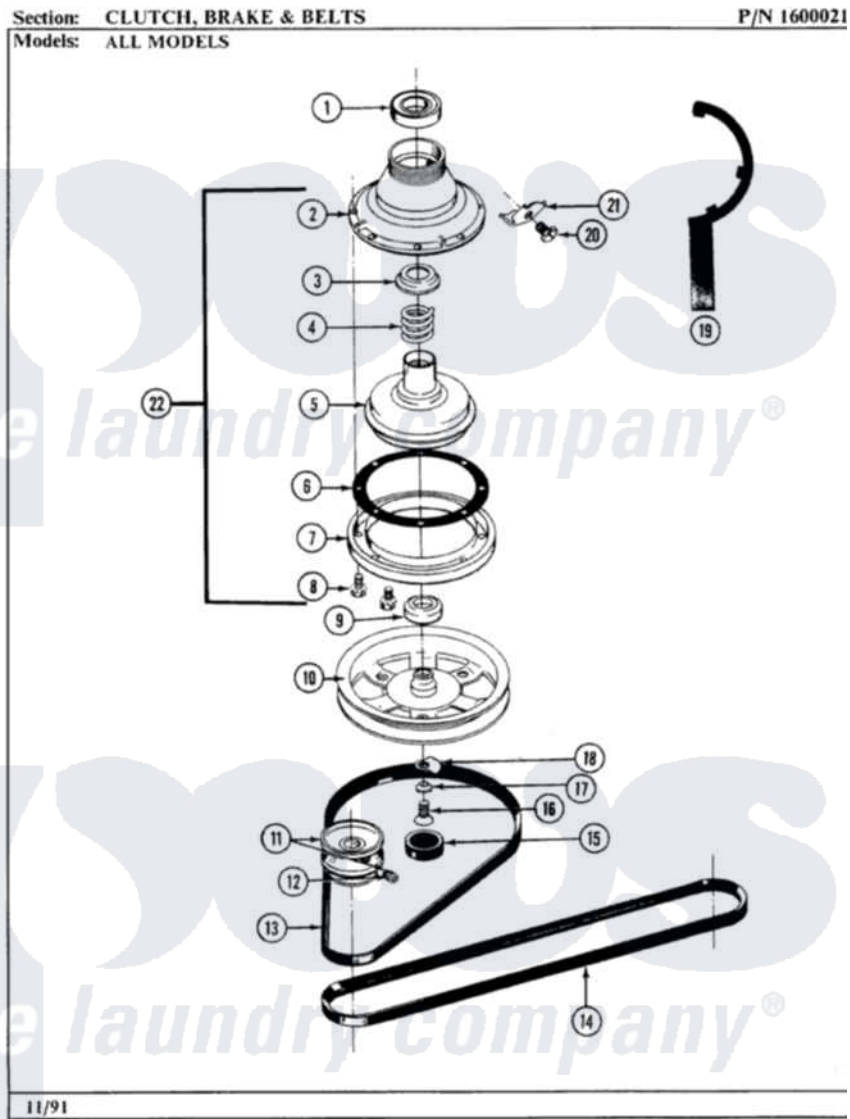

Maytag GA590 03 - CLUTCH, BRAKE & BELTS

30

Maytag Residential Maytag GA590 Washer Parts Parts Diagram 03 - CLUTCH, BRAKE & BELTS
 Click on the part number to view part

Item	Original Part Number	Replaced By	Status	Part Description
1	Y200720	22003441		Bearing, Rear
2	211045	6-2011900		Brake Asse
3	211039	6-2011900		Brake Asse
4	211041	6-2011900		Brake Asse
5	201126	6-2011900		Brake Asse
6	211042	6-2011900		Brake Asse
7	211043	6-2011900		Brake Asse
8	211000			SCREW, BRAKE DRUM (HEX HEAD)
9	200835			Bearing, Brake Rotor
10	211059	6-2301530		Pulley
11	200816	6-2008160		Pulley- MO
12	Y053241			Set Screw, Motor Pulley
13	211125			V Belt, Drive Pulley
14	211124			Part Not Used
15	211038		Not Available	CAP, OIL RETAINER
16	211375	681582		Screw

17	211090	22003555	Washer, Stop Lug
18	211089		Lug, Stop Pulley
19	Y038315	038315	Tool
20	213326		Bolt, Sems Retaining Clip
21	213325		Clip, Retaining
22	201190	6-2011900	Brake Asse