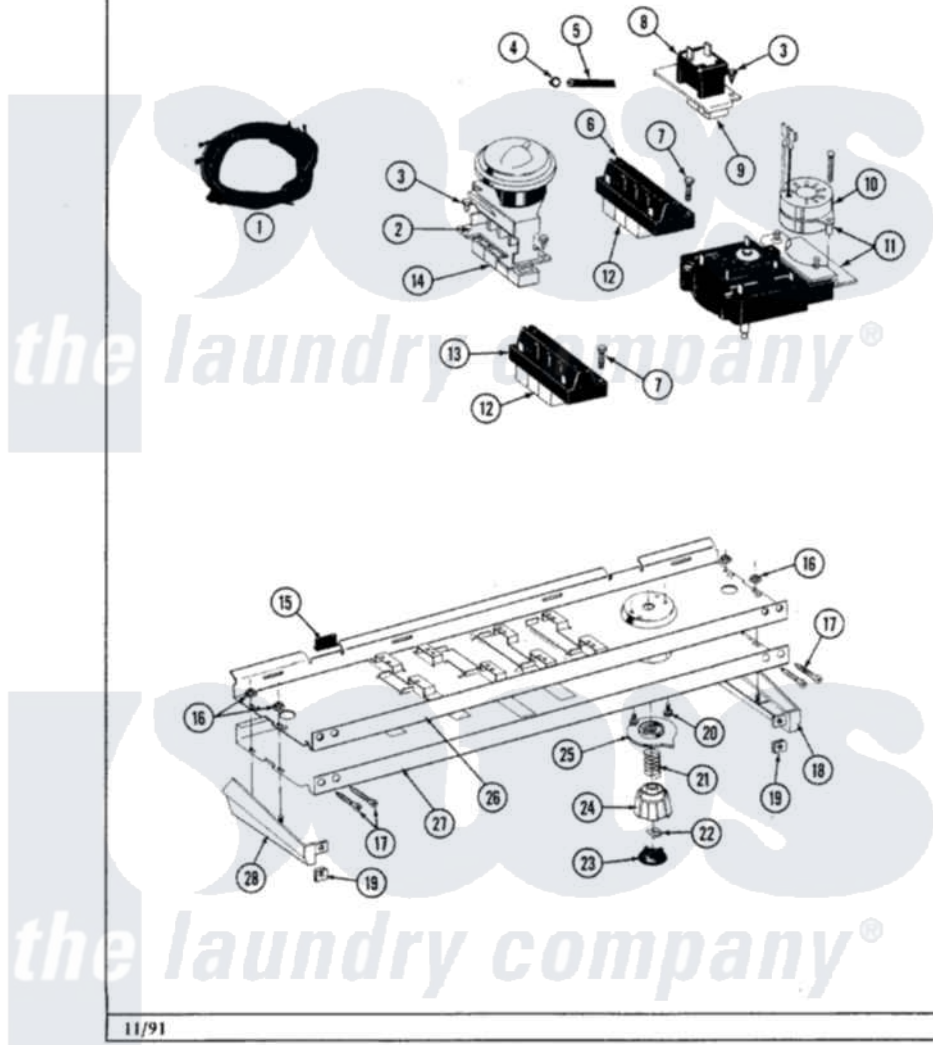

Maytag GA590 04 - CONTROL PANEL

Section: CONTROL PANEL

P/N 1600021

Models: A590 A884

11/91

10

Maytag [Residential Maytag GA590 Washer Parts](#) Parts Diagram 04 - CONTROL PANEL

[Click on the part number to view part](#)

Item	Original Part Number	Replaced By	Status	Part Description
1	206612		Not Available	WIRE HARNESS
2	206220		Not Available	WATER LEVEL SWITCH
3	211168	W10139210		Screw, 8-18 X 5/16
4	410296	596669		Clamp, Manifold
5	212942	22001619		Tube, Water Level Switch
6	206614			Fabric Control Switch
7	213117	67006908		Screw, Ice Rack
9	215211			Button For Switch
10	205410		Not Available	TIMER MOTOR 120-60
11	206606			Timer
12	215211			Button For Switch
13	206216			Water Temperature Switch
14	215213	214993		Button For Switch
"	215212			Button For Switch
15	214897			Pad, Control Panel
16	214872			Palnut, End Cap Note: Nut, Lamp Holder

17	210932		Screw, No.8 X 9/16 Ctsk Note: Screw, Inlet Duct
18	214816		End Cap F/Control Panel-RH
19	214894		Fastener, End Cap
20	213966	3400014	Screw
21	211065		Spring, Index Wheel
22	211605		Bezel, Timer Dial
23	215164	Not Available	CAP FOR KNOB
24	215162		Timer Knob
25	215161	22001571	Bezel, Timer Dial
26	214818		Back Up Plate
27	206605	Not Available	CONTROL PANEL
28	214815		End Cap F/Control Panel-LH