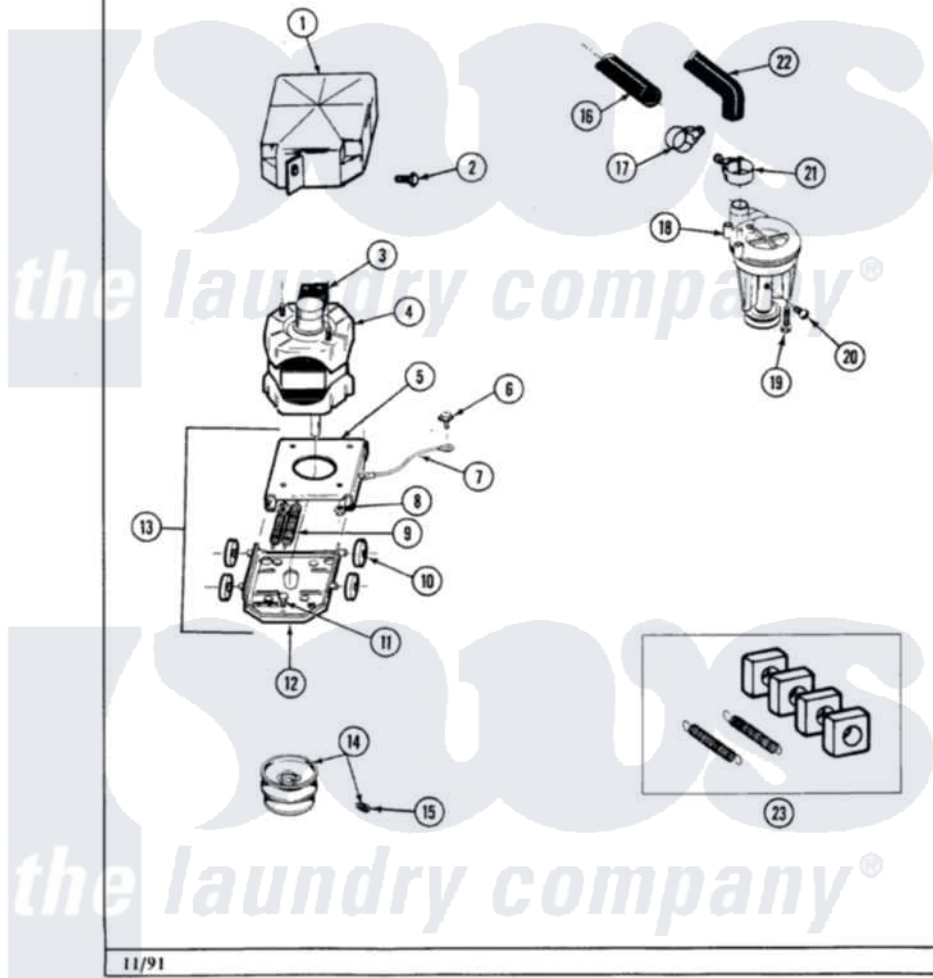

Maytag GA590 05 - MOTOR & PUMP ASSEMBLY

Section: MOTOR & PUMP ASSEMBLY

P/N 1600021

Models: ALL MODELS

11/91

28

Maytag Residential Maytag GA590 Washer Parts Parts Diagram 05 - MOTOR & PUMP ASSEMBLY

Click on the part number to view part

Item	Original Part Number	Replaced By	Status	Part Description
1	215098			Shield, Motor
2	213121	3400111		Screw, 12-14 X 5/8
3	205134		Not Available	MOTOR EXTERNAL START SWITCH
"	205131			Switch, Motor External Start
"	205132		Not Available	SWITCH, MOTOR EXTERNAL START No.201664-14,205463-4 & 201800-4
"	205133		Not Available	(PROD. IDNo. 2-1664-8 & 2-5463)
"	206504			Motor External Start Switch
4	201805	12002351		Motor-Drve
5	214956			Motor Mount Assembly
6	210186	3370225		Screw
7	901220			Ground Wire
8	Y311426	3400029		Nut, Adapter Plate
9	202718			Springs, Tension
10	204998	205000		Roller And Spring Kit 4+Spr

11	Y313561		Screw---NA
12	205908		Motor Mount Assembly
13	205999		Motor Mount Assembly
14	200816	6-2008160	Pulley- MO
15	Y053241		Set Screw, Motor Pulley
16	214767	22001448	Hose, Pump
17	200461	285655	Clamp, Hose
18	202203	6-2022030	Pump As Pa
19	211880		Screw, HeX Head No.10 X 1/2 Inc
20	Y015408	22003235	Screw, Bearing Insert
21	202574	3367052	Clamp, Hose
22	213045		Hose, Outer Tub Part Not Used
23	205000		Roller And Spring Kit 4+Spr