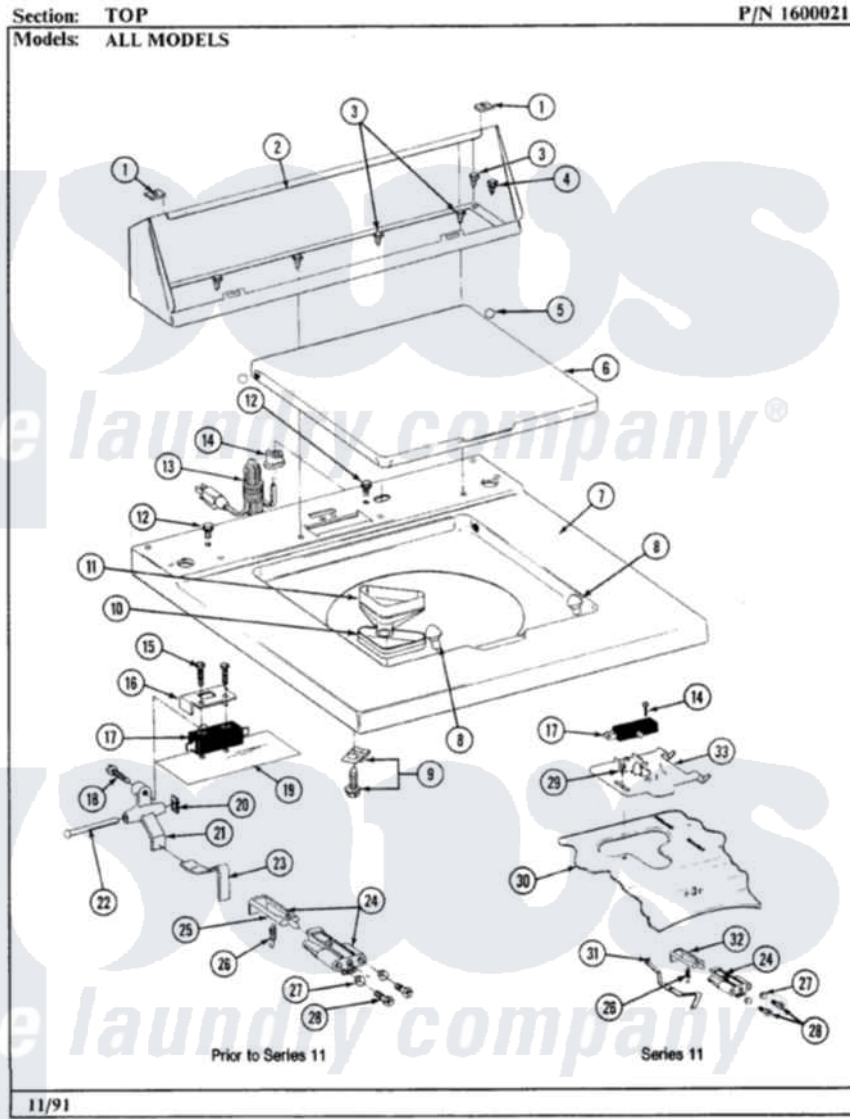

# Maytag GA590 06 - TOP ASSY.

12

Maytag [Residential Maytag GA590 Washer Parts](#) Parts Diagram 06 - TOP ASSY.

[Click on the part number to view part](#)

Item	Original Part Number	Replaced By	Status	Part Description
1	<a href="#">215075</a>			Fastener, Control Panel To Console
2	205635M		Not Available	CONSOLE (HVST WHEAT)
3	211294	<a href="#">90767</a>		Screw, 8A X 3/8 HeX Washer Head Tapping
4	313551	<a href="#">31-3551</a>		Dw Minimanu
5	<a href="#">211726</a>			Hinge, Ball Lid
6	212073M		Not Available	LID-HARVEST WHEAT
7	205537M		Not Available	TOP COVER-HARVEST WHEAT
8	<a href="#">212716</a>			Bumper, Lid
9	<a href="#">204445</a>			Screw And Fastener Assembly
10	<a href="#">214436</a>			Gasket
11	214437	<a href="#">215577</a>		Bleach Inlet White
12	210186	<a href="#">3370225</a>		Screw
13	<a href="#">204590</a>			Cord, Power
14	<a href="#">211881</a>			Grommet, Cord Part Not Used-Gas Models Only

15	<a href="#">213501</a>		Screw, No.6-20 X 1-1/8 Inch
16	<a href="#">214898</a>		Cover For Lid Switch
17	205415	<a href="#">279347</a>	Switch-Lid
18	<a href="#">911267</a>		Screw, Pump Cover
19	<a href="#">214987</a>		Moisture Barrier For Switch
20	<a href="#">410635</a>		Fastener
21	214813	Not Available	LEVER FOR LID SWITCH
22	<a href="#">214805</a>		Pin For Unbalance Lever
23	215236	<a href="#">214804</a>	Unbalance Lever
24	<a href="#">204968</a>		Plunger And Bracket Assembly--W
25	<a href="#">213718</a>		Plunger, Lid Switch
26	<a href="#">213720</a>		Spring, Lid Switch
27	<a href="#">211500</a>		Washer, Bracket To Top Cover
28	910182	<a href="#">25-7809</a>	Screw, No.6-20 1/2 Flthd Torx
29	207159	<a href="#">489355</a>	Screw, 8 X 1/2
30	207170M	Not Available	TOP COVER ASSY HVT WHEAT
31	<a href="#">215704</a>		Lever, Unbalance
32	215700	Not Available	LID SWITCH PLUNGER
33	Y215699	<a href="#">22001678</a>	Bracket, Switch And Fuse