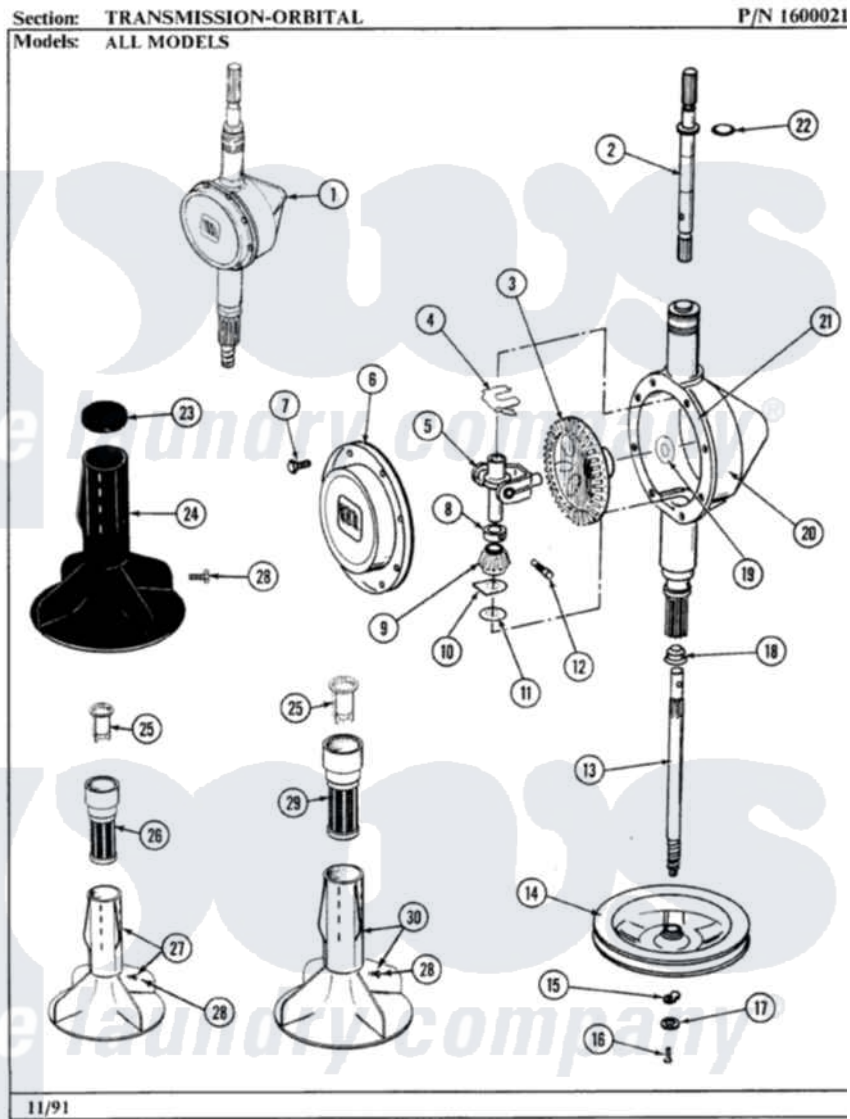

Maytag GA590 08 - TRANSMISSION (ORBITAL)

24

Maytag Residential Maytag GA590 Washer Parts Parts Diagram 08 - TRANSMISSION (ORBITAL)
Click on the part number to view part

Item	Original Part Number	Replaced By	Status	Part Description
1	206707	6-2097750		Trans Dee
2	207153	6-2097820		Kit- Shaft
3	206713	6-2067130		Gear- Beve
4	215581			Spring, Agitator Shaft
5	206685	6-2066850		Yoke
6	206628			Cover, Transmission
7	215417		Not Available	SCREW, TRANSMISSION COVER
8	215415		Not Available	COLLAR, LOWER
9	215401	W10221114		Pinion
10	215395			Plate, Clutch
11	211483	6-2114830		Washer- SP
12	Y206629			Pin, Collar
13	215410	12001450		Ctr Shaft W/Collar Andkeeper- Dp
14	211059	6-2301530		Pulley
15	211089			Lug, Stop Pulley

16	211375	681582	Screw
17	211090	22003555	Washer, Stop Lug
18	206602	207843	Lip Seal Repair Kit
19	215394		Washer, Bevel Gear
20	206624	6-2097750	Trans Dee
21	Y058700	675652	Adhesive
22	210690		Seal, Rubber
25	215733		Dispensing Cup
28	206478	Not Available	SCREW & WASHER FOR AGITATOR