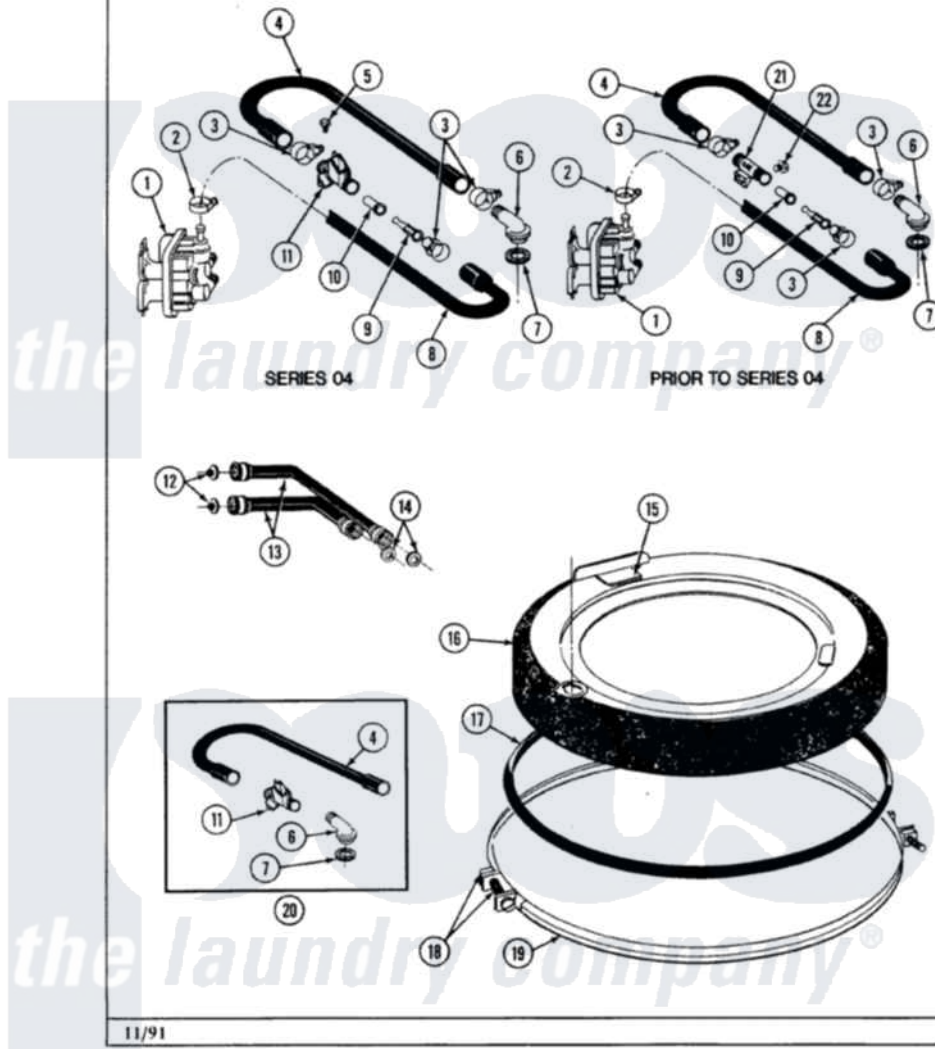

Maytag GA590 09 - TUB

Section: TUB-WATER INLET & TUB COVER P/N 1600021

Models: ALL MODELS

11/91

18

Maytag [Residential Maytag GA590 Washer Parts](#) Parts Diagram 09 - TUB
 Click on the part number to view part

Item	Original Part Number	Replaced By	Status	Part Description
1	205613			Water Valve
2	201575			Clamp, Hose
3	202515	596669		Clamp, Manifold
4	Y215234			Hose, Injector Fill
5	312620			Screw, Sems
6	215235			Tube, Injector
7	215233			Seal For Injector Tube
8	213013			Hose, Injector
9	213015			Nozzle, Injector
10	213016	216201		Nozzle
11	215447			Sleeve For Injector
12	200961	12001413		Strainer And Washer Kit
13	202860			Inlet Hose Assembly
14	Y013783			Washer, Inlet Hose
15	215232			Bumper, Unbalance
16	206380		Not Available	COVER, TUB

17	211232		Seal, Tub Cover
18	205529		Nut And Bolt Kit For Tub Clam
19	200846		Clamp - Tub Cover
20	206683	206680	Water Injector Assembly
21	213057	22213057	Sleeve- In
22	Y310632	1163839	Screw