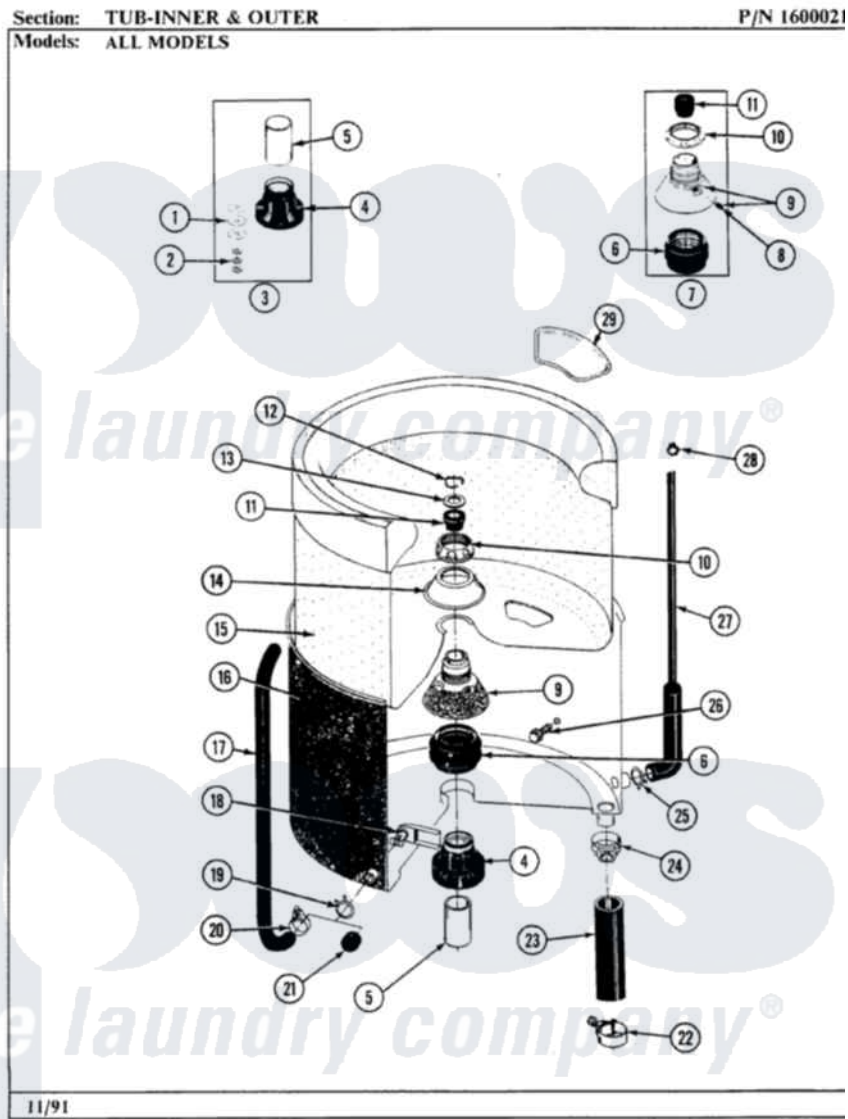

Maytag GA590 10 - TUB (INNER & OUTER)

20

Maytag Residential Maytag GA590 Washer Parts Parts Diagram 10 - TUB (INNER & OUTER)
Click on the part number to view part

Item	Original Part Number	Replaced By	Status	Part Description
1	211100			Washer, Outer Tub
2	Y054867			Washer, Lock
3	204013	6-2040130		Tub Bearin
4	200824	6-2040130		Tub Bearin
5	211130			Bearing Liner, Tub Bearing
6	201537	6-2095720		Mounting S
7	204012	6-2095720		Mounting S
8	211618	22001423		Set Screw, Mounting Stem
9	202521	6-2095720		Mounting S
10	211047	6-2110472		Nut- Clamp
11	Y0A4298	6-0A57420		Seal- Agitator
12	Y015667			Retaining Ring
13	Y015666			Washer, Retaining -
14	211210			Washer, Clamping Nut
15	207831		Not Available	TUB, INNER (W/PLUG)
16	205484			Tub, Outer Part Not Used

17	214433		Tube, Inlet Part Not Used
18	214434		Spout, Deflector
19	214739	596669	Clamp, Manifold
20	205161	489503	Clamp
21	214725		Cap For Spout-Outer Tub
22	200461	285655	Clamp, Hose
23	213045		Hose, Outer Tub Part Not Used
24	200900	616099	Clamp
25	211641		Clamp, 1-1/16"
26	200744	W10175939	Bolt
"	205254	W10175938	Bolt
27	212942	22001619	Tube, Water Level Switch
28	410296	596669	Clamp, Manifold
29	215980		Plug, Filter Hole