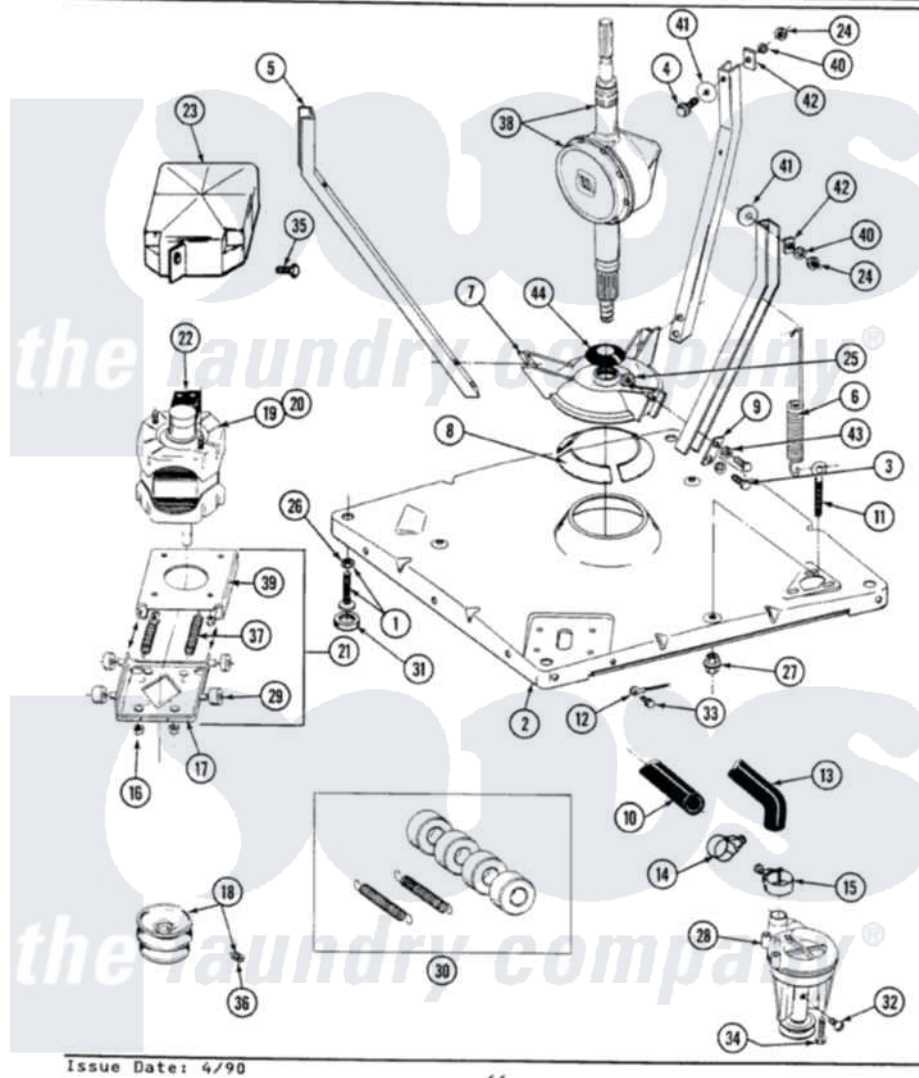

Maytag GA5910 01 - BASE, PUMP, MOTOR & COMPONENTS

SECTION: BASE, PUMP, MOTOR & COMPONENTS
 MODEL: ALL MODELS

Issue Date: 4/90

44

Maytag Residential Maytag GA5910 Washer Parts Parts Diagram 01 - BASE, PUMP, MOTOR & COMPONENTS
 Click on the part number to view part

Item	Original Part Number	Replaced By	Status	Part Description
1	Y302699	22003428		Leg, Adjustable
2	203274			Base With Damper Pads
3	Y015627			Screw- Hex
4	205254	W10175938		Bolt
"	200744	W10175939		Bolt
5	213053			Brace, Tub Part Not Used
6	213054			Centering Spring - 3 Used
7	203725			Damper W/Bolt And Clip
8	203956			Damper Pad Kit
9	213073			Washer, Double Brace
10	214767	22001448		Hose, Pump
11	213120	216416		Bolt, Eye/Centering Spring
12	204807			Ground Wire, Supp. Plte To Top Cover
13	213045			Hose, Outer Tub Part Not Used
14	200461	285655		Clamp, Hose