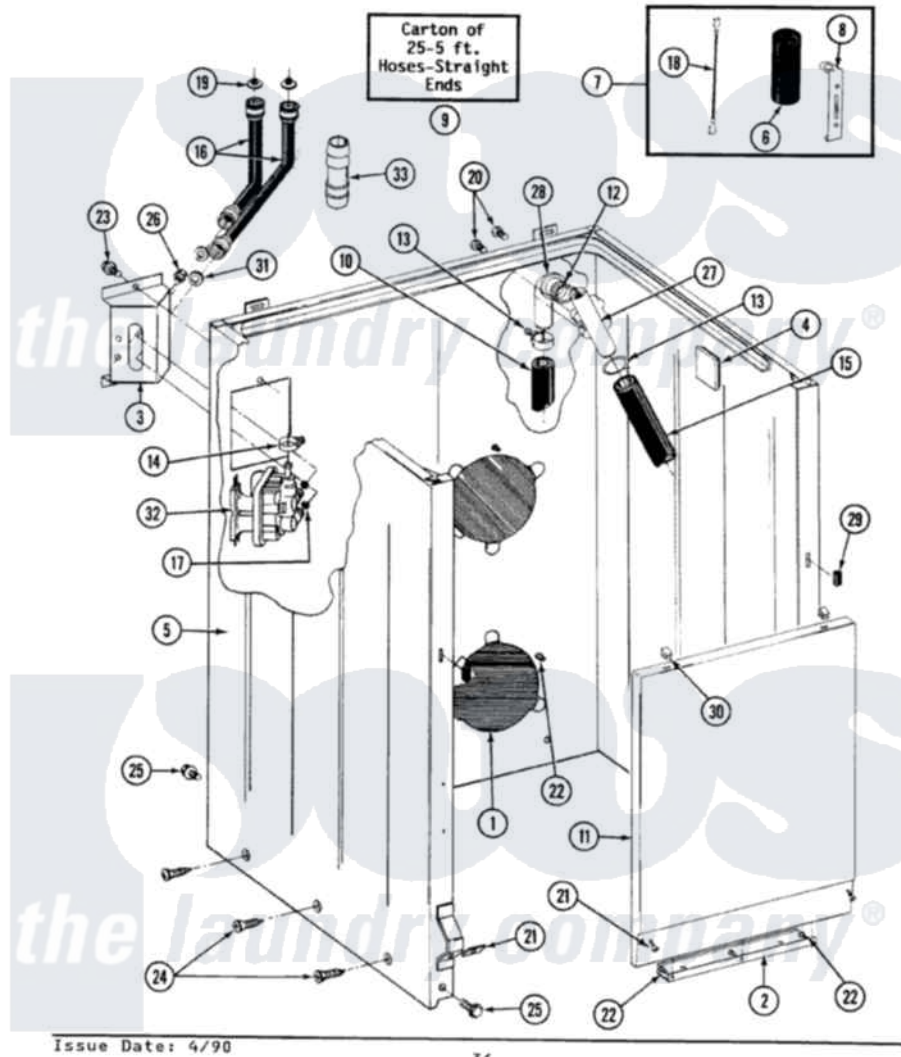

Maytag GA5910 02 - CABINET, WATER VALVE, HOSES & FRNT PANEL

SECTION: CABINET, WATER VALVE, HOSES & FRONT PANEL
 MODEL: ALL MODELS

Maytag Residential Maytag GA5910 Washer Parts Parts Diagram 02 - CABINET, WATER VALVE, HOSES & FRNT PANEL

Click on the part number to view part

| Item | Original Part Number | Replaced By | Status | Part Description |
|------|-------------------------|--------------------------|---------------|------------------------------|
| 1 | 211878 | | Not Available | PLATE, ACCESS |
| 2 | 213846 | | | Guard, Belt |
| 3 | 214812 | 22002361 | | Bracket, Water Valve |
| 4 | 215058 | | | Pad, Cabinet Bumper |
| 5 | 203319M | | Not Available | CABINET-HARVEST WHEAT |
| 6 | Y200832 | | | Capacitor |
| 7 | 206103 | | | Capacitor Kit |
| 8 | 211149 | | | Clip, Capacitor |
| 9 | 202861 | 202860 | | Inlet Hose Assembly |
| 10 | 215279 | 22003410 | | Hose, Drain |
| " | Y059149 | | | (7/8" I.D. CARTON OF 50 FT.) |
| " | 216017 | | | Hose, Drain |
| 11 | 212998M | | Not Available | FRONT PANEL-HARVEST WHEAT |
| 12 | 214765 | | | Gasket, Siphon Break |