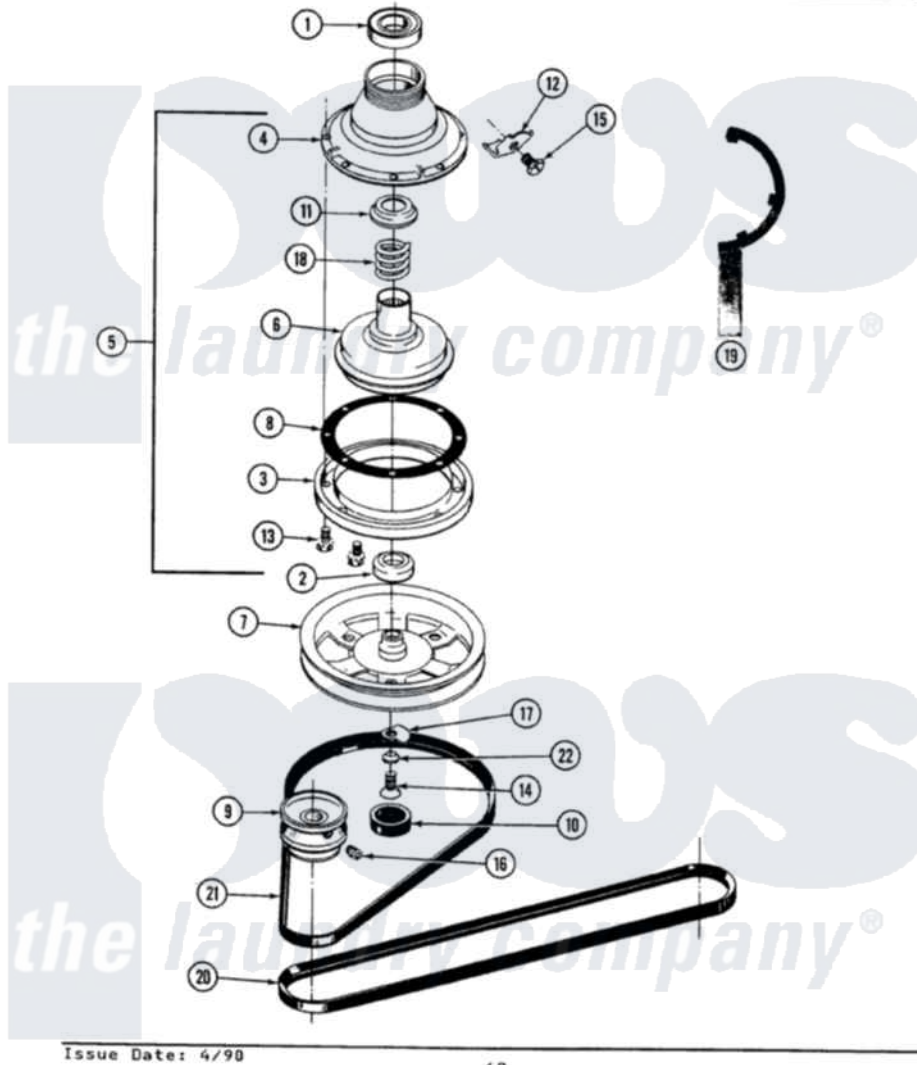

Maytag GA5910 03 - CLUTCH, BRAKE & BELTS

SECTION: CLUTCH, BRAKE & BELTS
 MODEL: ALL MODELS

Maytag [Residential Maytag GA5910 Washer Parts](#) Parts Diagram 03 - CLUTCH, BRAKE & BELTS
 Click on the part number to view part

Item	Original Part Number	Replaced By	Status	Part Description
1	Y200720	22003441		Bearing, Rear
2	200835			Bearing, Brake Rotor
3	211043	6-2011900		Brake Asse
4	211045	6-2011900		Brake Asse
5	201190	6-2011900		Brake Asse
6	201126	6-2011900		Brake Asse
7	211059	6-2301530		Pulley
8	211042	6-2011900		Brake Asse
9	200816	6-2008160		Pulley- MO
10	211038		Not Available	CAP, OIL RETAINER
11	211039	6-2011900		Brake Asse
12	213325			Clip, Retaining
13	211000			SCREW, BRAKE DRUM (HEX HEAD)
14	211375	681582		Screw
15	213326			Bolt, Sems Retaining Clip
16	Y053241			Set Screw, Motor Pulley

17	211089		Lug, Stop Pulley
18	211041	6-2011900	Brake Asse
19	Y038315	038315	Tool
20	211124		Part Not Used
21	211125		V Belt, Drive Pulley
22	211090	22003555	Washer, Stop Lug