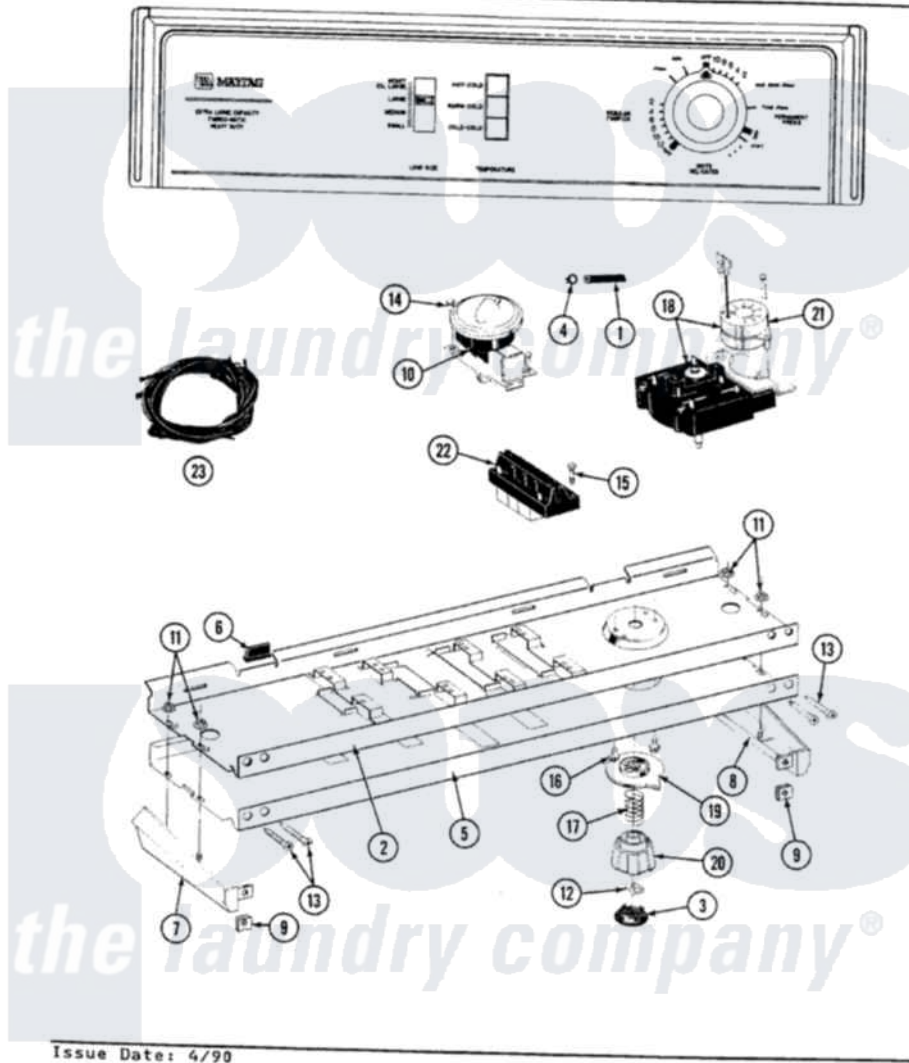

# Maytag GA5910 04 - CONTROL PANEL

SECTION: CONTROL PANEL  
MODEL: A5910

Issue Date: 4/90

4

Maytag Residential Maytag GA5910 Washer Parts Parts Diagram 04 - CONTROL PANEL  
Click on the part number to view part

Item	Original Part Number	Replaced By	Status	Part Description
1	212942	<a href="#">22001619</a>		Tube, Water Level Switch
2	<a href="#">214809</a>			Back Up Plate
3	215821		Not Available	CAP, KNOB
4	410296	<a href="#">596669</a>		Clamp, Manifold
5	207396		Not Available	CONTROL PANEL
"	208117		Not Available	FACIA A5910
6	<a href="#">214897</a>			Pad, Control Panel
7	207215		Not Available	END CAP LH
8	207216		Not Available	END CAP RH
9	<a href="#">214894</a>			Fastener, End Cap
10	<a href="#">207360</a>			Infinite Level Press Switch
11	<a href="#">214872</a>			Palnut, End Cap Note: Nut, Lamp Holder
12	<a href="#">211605</a>			Bezel, Timer Dial
13	<a href="#">210932</a>			Screw, No.8 X 9/16 Ctsk Note: Screw, Inlet Duct
14	211168	<a href="#">W10139210</a>		Screw, 8-18 X 5/16

15	213117	<a href="#">67006908</a>		Screw, Ice Rack
16	213966	<a href="#">3400014</a>		Screw
17	<a href="#">211065</a>			Spring, Index Wheel
18	207377		Not Available	TIMER
"	207376	<a href="#">22207376</a>		Timer
"	216042	<a href="#">22001627</a>		Screw
19	215827		Not Available	TIMER DIAL SKIRT
20	<a href="#">215828</a>			Knob, Timer
21	205033	<a href="#">22205033</a>		Motor- Tim
22	207368		Not Available	TEMP CONTROL SWITCH - 3 BUTTON
"	207367		Not Available	TEMP CONTROL SWITCH - 4 BUTTON
23	<a href="#">207383</a>			Wire Harness
"	<a href="#">207382</a>			Wire Harness