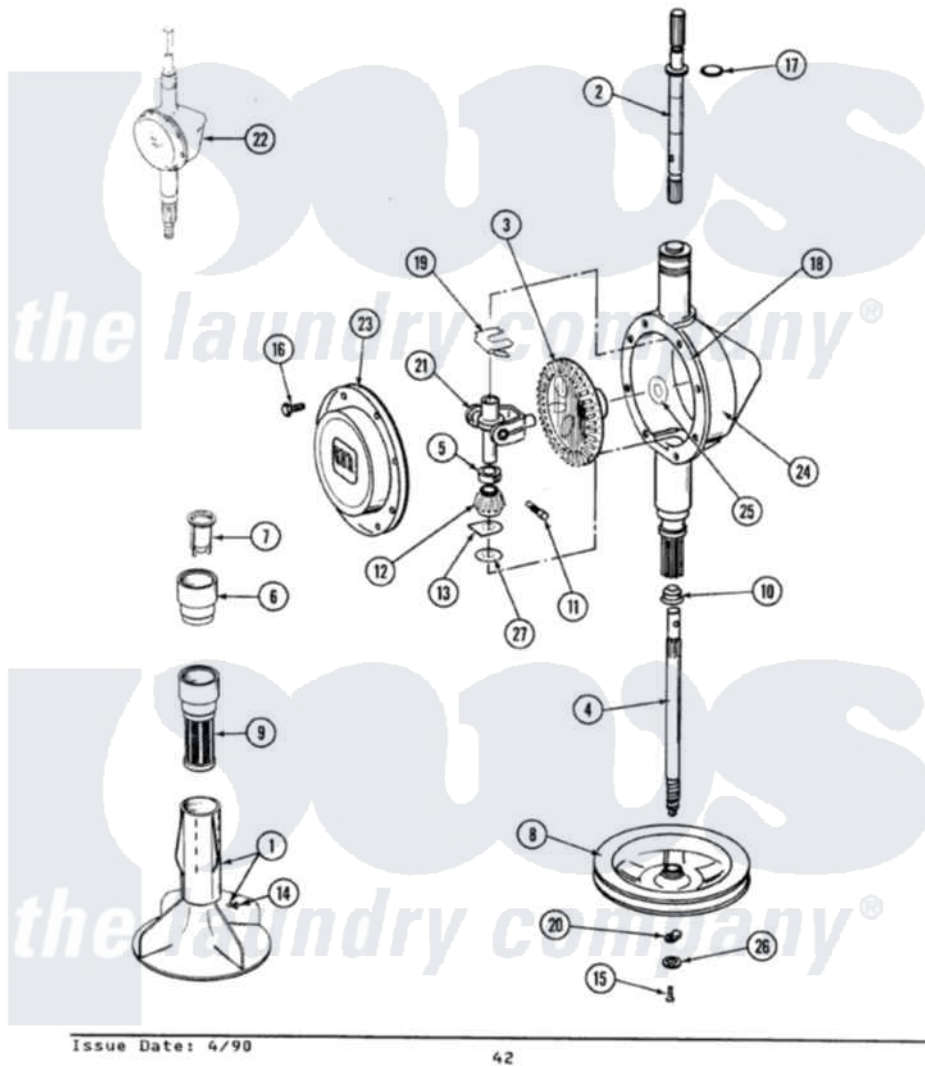

Maytag GA5910 05 - ORBITAL TRANSMISSION

SECTION: ORBITAL TRANSMISSION
MODEL: ALL MODELS

Issue Date: 4/90

42

Maytag Residential Maytag GA5910 Washer Parts Parts Diagram 05 - ORBITAL TRANSMISSION
Click on the part number to view part

Item	Original Part Number	Replaced By	Status	Part Description
1	207228			Agitator W/Lock Screw
2	207153	6-2097820		Kit- Shaft
3	206713	6-2067130		Gear- Beve
4	215410	12001450		Ctr Shaft W/Collar Andkeeper-Dp
5	215415		Not Available	COLLAR, LOWER
6	215721			Dispensing Cap
7	215733			Dispensing Cup
8	211059	6-2301530		Pulley
9	207426			Lint Filter Deep
10	206602	207843		Lip Seal Repair Kit
11	Y206629			Pin, Collar
12	215401	W10221114		Pinion
13	215395			Plate, Clutch
14	206478		Not Available	SCREW & WASHER FOR AGITATOR
15	211375	681582		Screw

16	215417	Not Available	SCREW, TRANSMISSION COVER
17	210690		Seal, Rubber
18	Y058700	675652	Adhesive
19	215581		Spring, Agitator Shaft
20	211089		Lug, Stop Pulley
21	206685	6-2066850	Yoke
22	206707	6-2097750	Trans Dee
23	206628		Cover, Transmission
24	206624	6-2097750	Trans Dee
25	215394		Washer, Bevel Gear
26	211090	22003555	Washer, Stop Lug
27	211483	6-2114830	Washer- SP