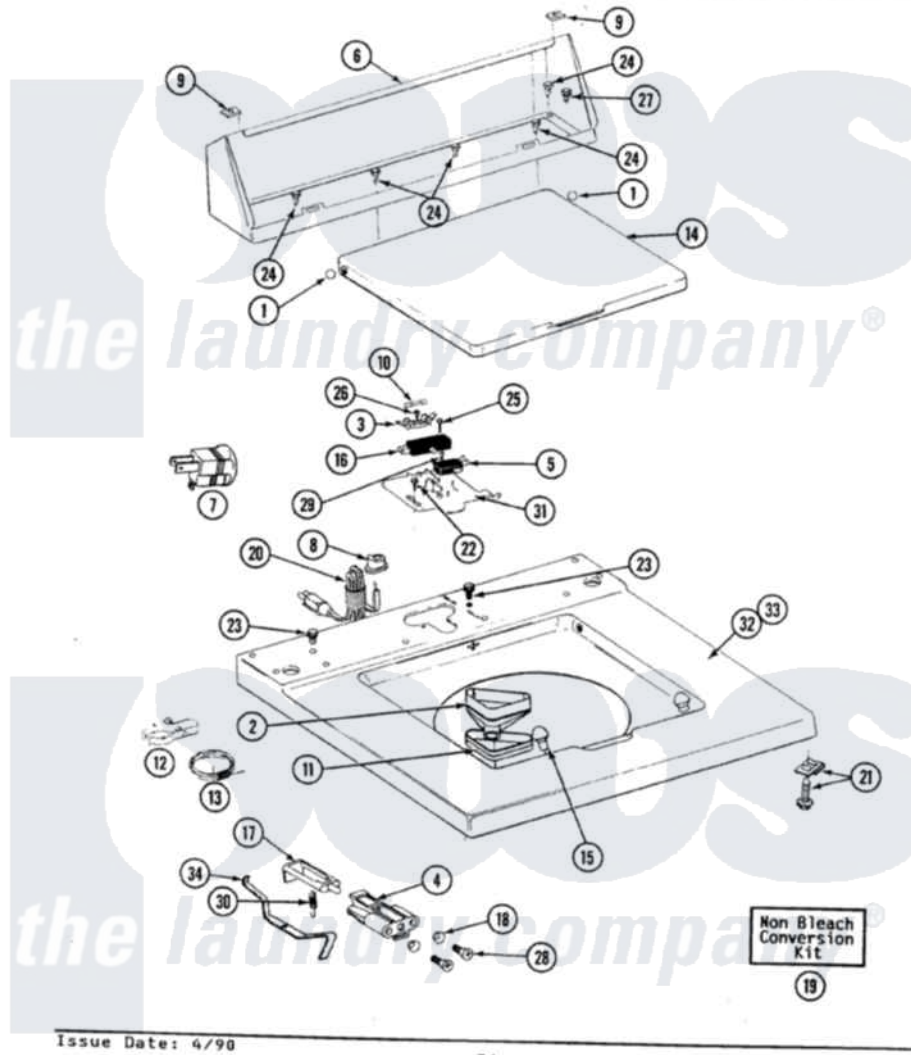

Maytag GA5910 06 - TOP COVER, CONSOLE & LID SWITCH

SECTION: TOP COVER, CONSOLE & LID SWITCH
 MODEL: ALL MODELS

Maytag [Residential Maytag GA5910 Washer Parts](#) Parts Diagram 06 - TOP COVER, CONSOLE & LID SWITCH
 Click on the part number to view part

| Item | Original Part Number | Replaced By | Status | Part Description |
|------|-------------------------|--------------------------|---------------|---|
| 1 | 211726 | | | Hinge, Ball Lid |
| 2 | 215577 | | | Bleach Inlet White |
| 3 | 207167 | | | Block, Fuse |
| 4 | 216256 | | Not Available | BRACKET, UNBALANCE |
| " | 214279 | 204968 | | Plunger And Bracket Assembly--W |
| 5 | 207166 | | | Switch, Check |
| 6 | 205635M | | Not Available | CONSOLE (HVST WHEAT) |
| 7 | Y201808 | | | Converter |
| 8 | 211881 | | | Grommet, Cord Part Not Used-Gas Models Only |
| 9 | 215075 | | | Fastener, Control Panel To Console |
| 10 | 207168 | 22001682 | | Switch Assembly, Lid W/4amp Fuse |
| 11 | 214436 | | | Gasket |
| 12 | 301548 | | | Clamp, Ground Wire |
| 13 | 311155 | | | Ground Wire And Clamp |