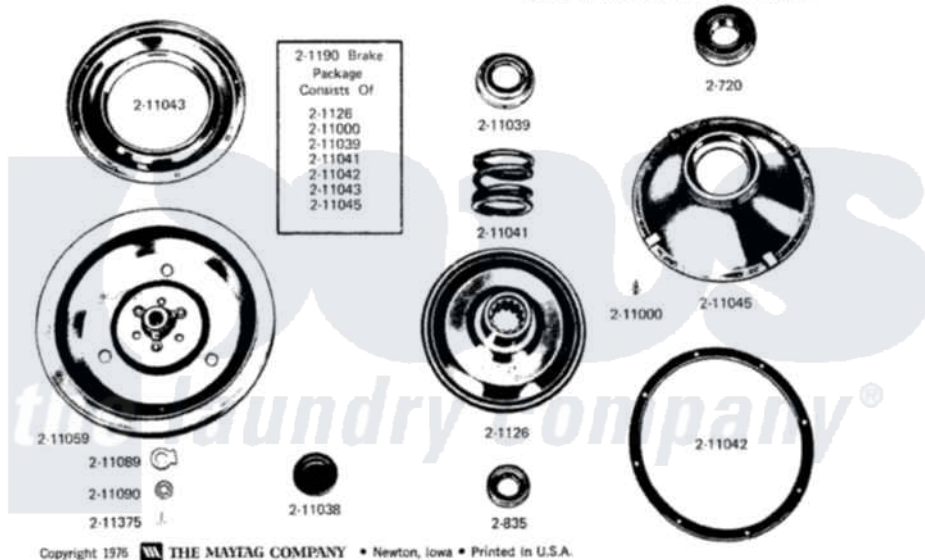

AGITATOR & ACCESSORIES

BRAKE & CLUTCH ASSEMBLY

Copyright 1976 THE MAYTAG COMPANY • Newton, Iowa • Printed in U.S.A.

Maytag [Residential Maytag GA608 Washer Parts](#) Parts Diagram 03 - BRAKE & CLUTCH ASSEMBLY

Click on the part number to view part

Item	Original Part Number	Replaced By	Status	Part Description
1	Y200720	22003441		Bearing, Rear
2	200835			Bearing, Brake Rotor
3	201126	6-2011900		Brake Asse
4	201190	6-2011900		Brake Asse
5	211000			SCREW, BRAKE DRUM (HEX HEAD)
6	211038		Not Available	CAP, OIL RETAINER
7	211039	6-2011900		Brake Asse
8	211041	6-2011900		Brake Asse
9	211042	6-2011900		Brake Asse
10	211043	6-2011900		Brake Asse
11	211045	6-2011900		Brake Asse
12	211059	6-2301530		Pulley
13	211089			Lug, Stop Pulley
14	211090	22003555		Washer, Stop Lug
15	211375	681582		Screw