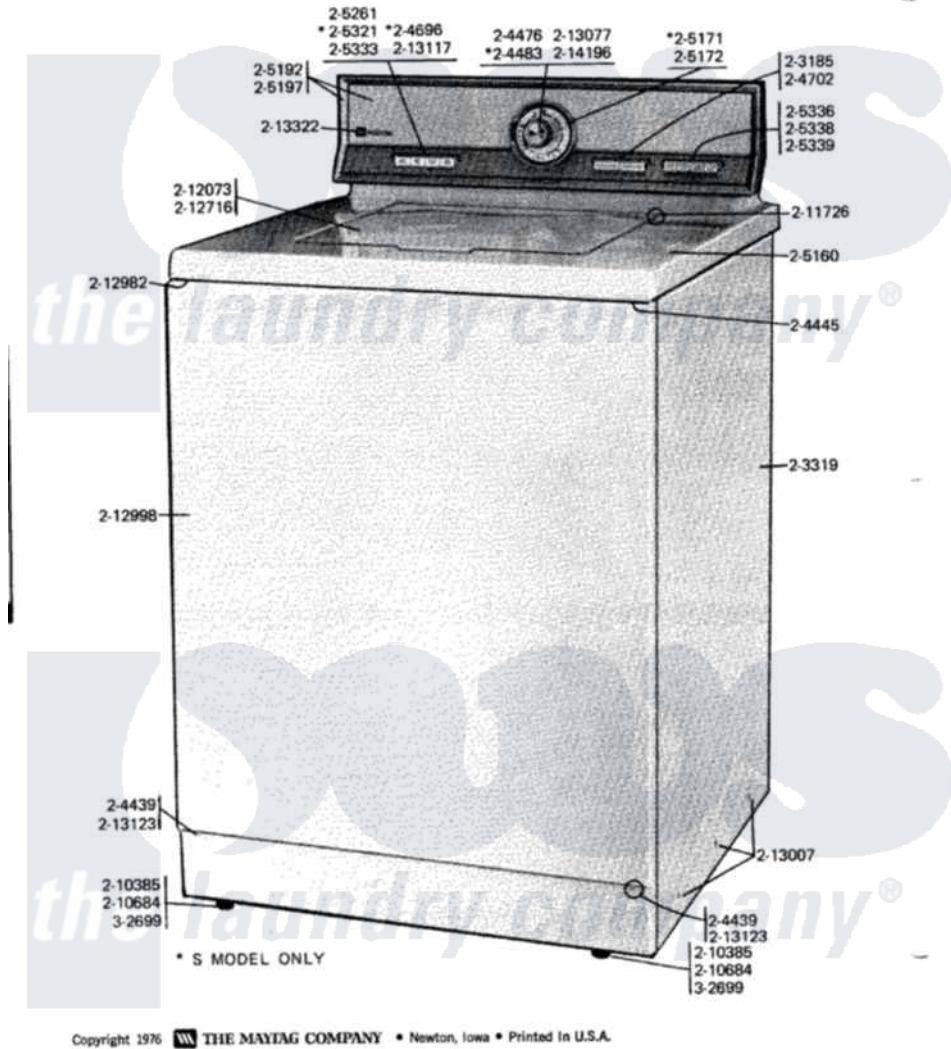

# Maytag GA608 07 - FRONT VIEW

2

MODELS A608-A608S

SPECIFY COLOR IF OTHER THAN WHITE

FRONT VIEW

Maytag Residential Maytag GA608 Washer Parts Parts Diagram 07 - FRONT VIEW

Click on the part number to view part

| Item | Original Part Number   | Replaced By              | Status        | Part Description            |
|------|------------------------|--------------------------|---------------|-----------------------------|
| 1    | 203185                 |                          | Not Available | FABRIC SWITCH               |
| 2    | 203319                 | <a href="#">22203319</a> |               | Cabinet                     |
| 3    | <a href="#">204439</a> |                          |               | Screw And Fstner Assembly   |
| 4    | <a href="#">204445</a> |                          |               | Screw And Fastener Assembly |
| 5    | <a href="#">204476</a> |                          |               | Timer                       |
| 6    | <a href="#">204696</a> |                          |               | Button Kit For 2-3168       |
| 7    | 204702                 |                          | Not Available | BUTTON KIT FOR 2-3185       |
| 8    | 205160                 |                          | Not Available | TOP COVER-WHITE             |
| 9    | 205172                 |                          | Not Available | TIMER DIAL, SUN-GLOW        |
| 10   | 205192                 |                          | Not Available | CONTROL PANEL, SUN-GLOW     |
| 11   | 205197                 |                          | Not Available | CONTROL PANEL KIT, SUN-GLOW |
| 12   | 205261                 |                          | Not Available | TEMPERATURE CONTROL SWITCH  |
| 13   | 205333                 |                          | Not Available | BUTTON KIT FOR 2-5261       |
| 14   | <a href="#">205336</a> |                          |               | Water Level Switch          |