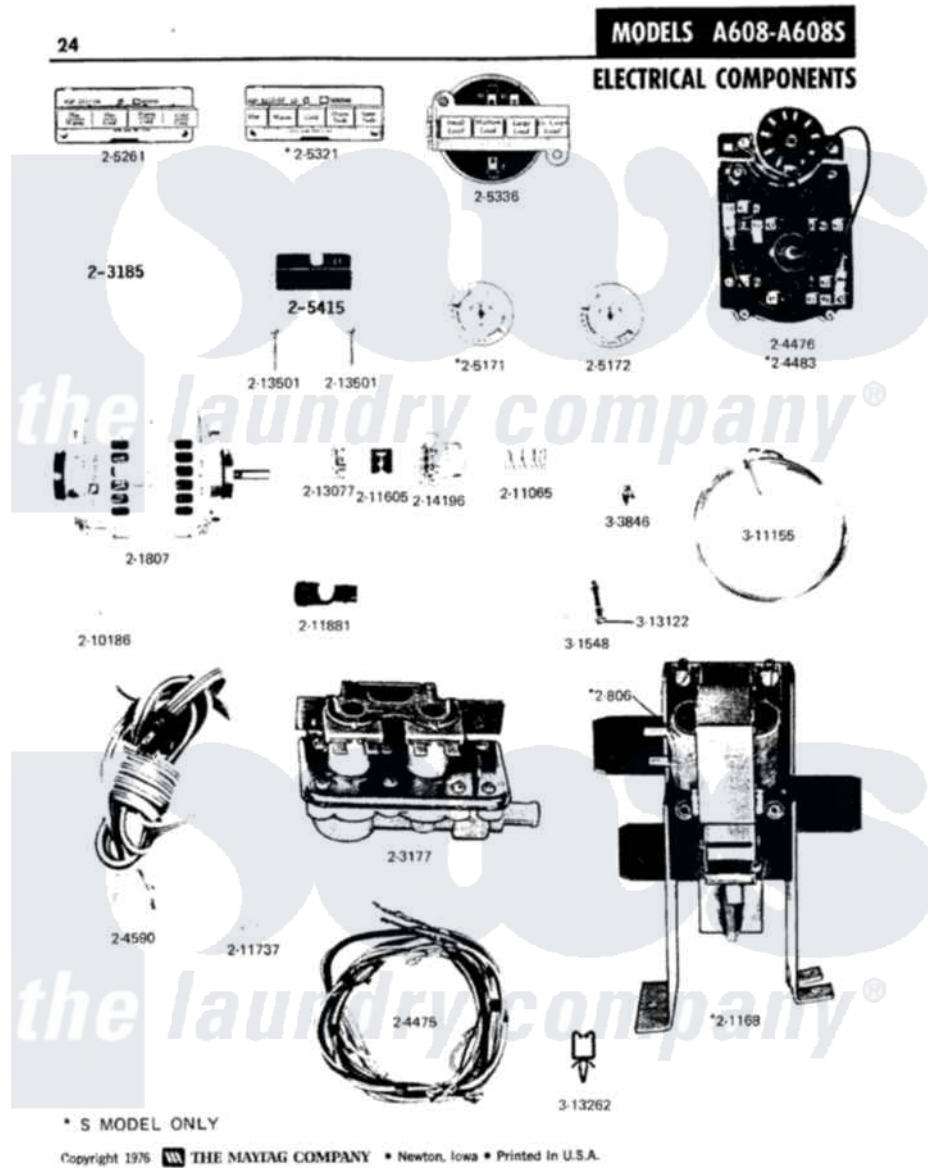

# Maytag GA608 11 - POWER UNIT & CENTER ASSEMBLY

Maytag [Residential Maytag GA608 Washer Parts](#) Parts Diagram 11 - POWER UNIT & CENTER ASSEMBLY  
 Click on the part number to view part

Item	Original Part Number	Replaced By	Status	Part Description
1	Y0A4298	<a href="#">6-0A57420</a>		Seal- Agitator
2	14792	<a href="#">WH1X2296</a>		Friction Pad
3	<a href="#">Y014827</a>			Washer-Center Shaft
4	<a href="#">Y014839</a>			Collar-Drive Shaft
5	<a href="#">Y015149</a>			Brass Washer-Agitator Seal
6	<a href="#">Y015494</a>			Stop Ring-Agitator Shaft
7	<a href="#">Y015629</a>			Bolt, Grinding Chamber
8	<a href="#">015639</a>			Dowel Pin
9	<a href="#">Y015666</a>			Washer, Retaining -
10	<a href="#">Y015667</a>			Retaining Ring
11	<a href="#">Y015902</a>			Spring For Agitator
12	038313	<a href="#">22038313</a>		Wrench, Spanner
13	<a href="#">Y038555</a>			Tool-Install Center Shaft
14	<a href="#">Y054867</a>			Washer, Lock
15	<a href="#">Y056016</a>			Center Seal Grease
16	Y056080	<a href="#">6-0560800</a>		Oil