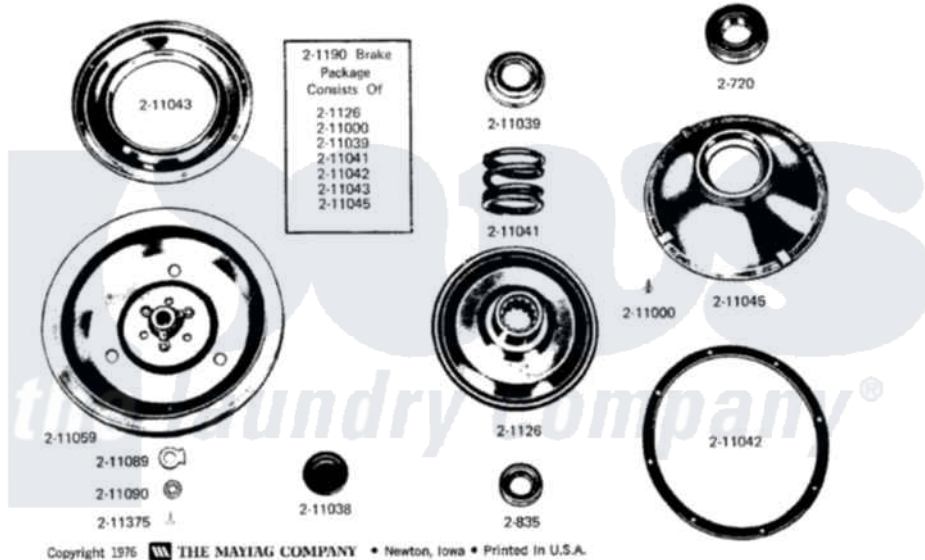

AGITATOR & ACCESSORIES

BRAKE & CLUTCH ASSEMBLY

Maytag Residential Maytag GA608S Washer Parts Parts Diagram 07 - FRONT PANEL REMOVED  
 Click on the part number to view part

Item	Original Part Number	Replaced By	Status	Part Description
1	Y015408	<a href="#">22003235</a>		Screw, Bearing Insert
2	<a href="#">Y015627</a>			Screw- Hex
3	<a href="#">Y052734</a>			Nut, Carrage Bolts And Bracket
4	<a href="#">Y052785</a>			Nut, Brace To Damper
5	052836		Not Available	CAP SCREW, 3/8-16 X 1
6	Y054866	<a href="#">486009</a>		Lockwasher
7	<a href="#">Y054867</a>			Washer, Lock
8	200744	<a href="#">W10175939</a>		Bolt
9	200750		Not Available	GEAR CASE COVER
10	200813		Not Available	GEAR CASE COVER ASSEMBLY
11	<a href="#">200846</a>			Clamp - Tub Cover
12	200900	<a href="#">616099</a>		Clamp
13	<a href="#">201639</a>			Upper Motor Mount
14	201674		Not Available	LOWER MOTOR MOUNT--- NA