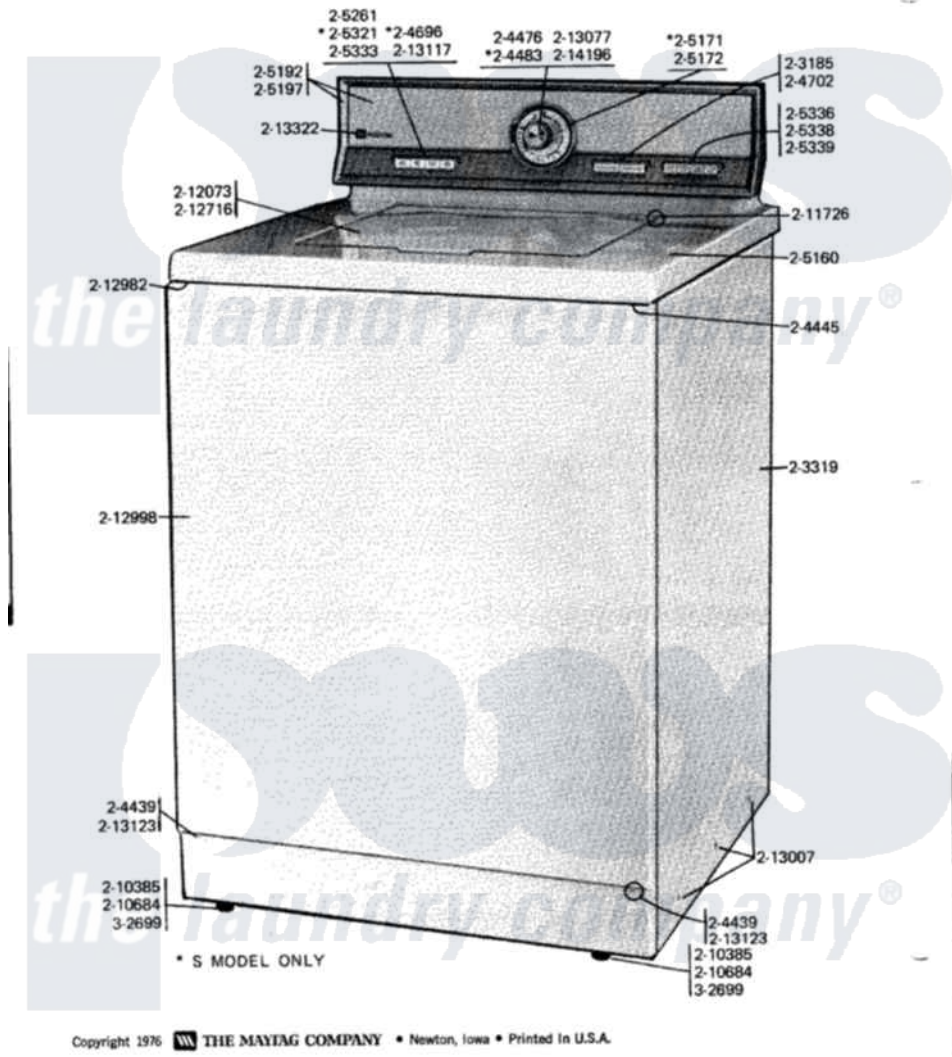

SPECIFY COLOR IF OTHER THAN WHITE

FRONT VIEW

Maytag Residential Maytag GA608S Washer Parts Parts Diagram 08 - FRONT VIEW
 Click on the part number to view part

| Item | Original Part Number | Replaced By | Status | Part Description |
|------|------------------------|--------------------------|---------------|-----------------------------|
| 1 | 203185 | | Not Available | FABRIC SWITCH |
| 2 | 203319 | 22203319 | | Cabinet |
| 3 | 204439 | | | Screw And Fstner Assembly |
| 4 | 204445 | | | Screw And Fastener Assembly |
| 5 | 204483 | | Not Available | TIMER |
| 6 | 204696 | | | Button Kit For 2-3168 |
| 7 | 204702 | | Not Available | BUTTON KIT FOR 2-3185 |
| 8 | 205160 | | Not Available | TOP COVER-WHITE |
| 9 | 205171 | | Not Available | TIMER DIAL, SUN-GLOW |
| 10 | 205192 | | Not Available | CONTROL PANEL, SUN-GLOW |
| 11 | 205197 | | Not Available | CONTROL PANEL KIT, SUN-GLOW |
| 12 | 205321 | | | Temperature Control Switch |
| 13 | 205333 | | Not Available | BUTTON KIT FOR 2-5261 |
| 14 | 205336 | | | Water Level Switch |
| 15 | 205338 | | | Button Kit For 2-5336-1 |

| | | | |
|----|------------------------|--------------------------|--------------------------------|
| 16 | 205339 | | Button Kit For 2-5336 |
| 17 | 210385 | | Lock Nut For Adjustable Leg |
| 18 | 210684 | | Foot, Adjustable Leg |
| 19 | 211726 | | Hinge, Ball Lid |
| 20 | 212073 | | LID (WHITE) |
| 21 | 212277 | | Screw, No.8 X 1/2 Inch |
| 22 | 212716 | | Bumper, Lid |
| 23 | 212982 | 22001650 | Fastener, Spring |
| 24 | 212998 | Not Available | PANEL, FRONT (WHT) |
| 25 | 213007 | | Xfor Cabinet See Cabinet, Back |
| 26 | 213077 | Not Available | CAP FOR TIMER KNOB |
| 27 | 213117 | 67006908 | Screw, Ice Rack |
| 28 | 213123 | 22001496 | Front Panel Fastener And Screw |
| 29 | 213322 | Not Available | MAYTAG DECAL |
| 30 | 214196 | Not Available | TIMER KNOB-CLEAR ACRYLIC |
| 31 | Y302699 | 22003428 | Leg, Adjustable |