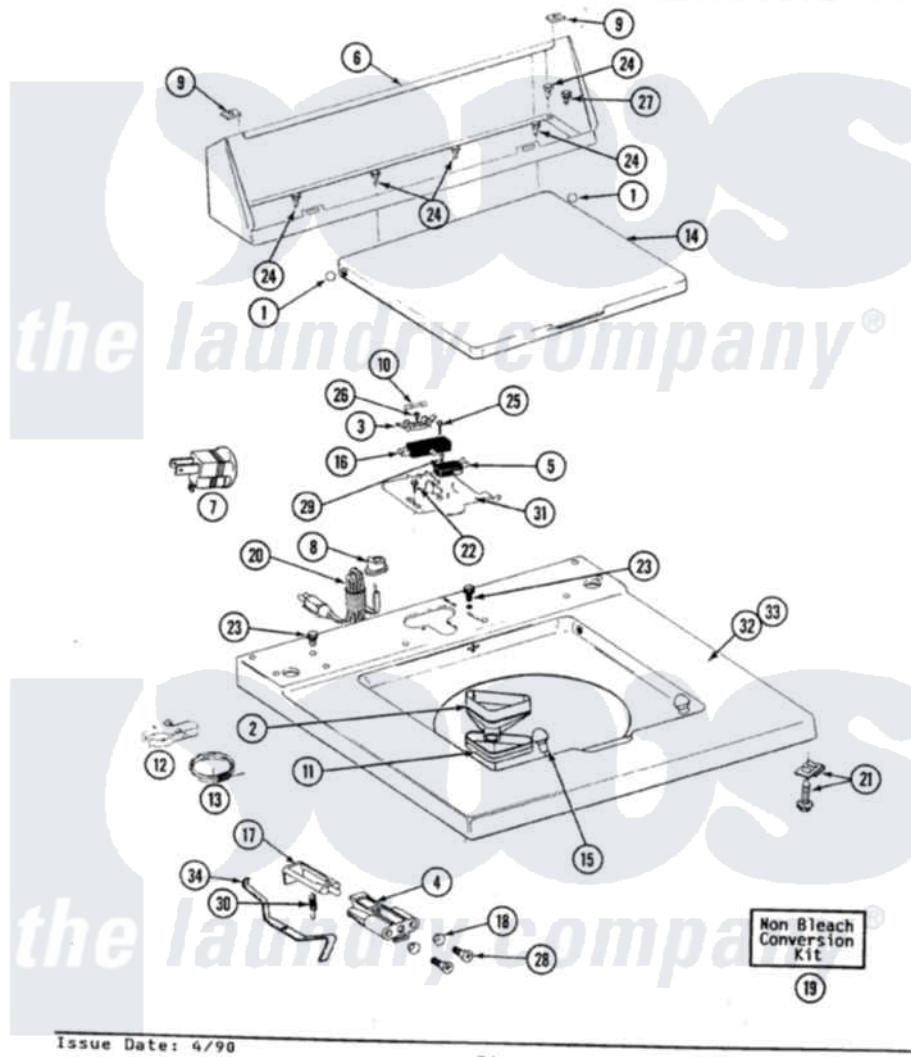

# Maytag GA6910 06 - TOP COVER, CONSOLE & LID SWITCH

SECTION: TOP COVER, CONSOLE & LID SWITCH  
 MODEL: ALL MODELS

Issue Date: 4/98

34

Maytag Residential Maytag GA6910 Washer Parts Parts Diagram 06 - TOP COVER, CONSOLE & LID SWITCH  
 Click on the part number to view part

Item	Original Part Number	Replaced By	Status	Part Description
1	<a href="#">211726</a>			Hinge, Ball Lid
2	215248	<a href="#">215577</a>		Bleach Inlet White
3	<a href="#">207167</a>			Block, Fuse
4	216256		Not Available	BRACKET, UNBALANCE
"	214279	<a href="#">204968</a>		Plunger And Bracket Assembly--W
5	<a href="#">207166</a>			Switch, Check
6	205635M		Not Available	CONSOLE (HVST WHEAT)
7	<a href="#">Y201808</a>			Converter
8	<a href="#">211881</a>			Grommet, Cord Part Not Used-Gas Models Only
9	<a href="#">215075</a>			Fastener, Control Panel To Console
10	207168	<a href="#">22001682</a>		Switch Assembly, Lid W/4amp Fuse
11	<a href="#">214436</a>			Gasket
12	<a href="#">301548</a>			Clamp, Ground Wire
13	<a href="#">311155</a>			Ground Wire And Clamp