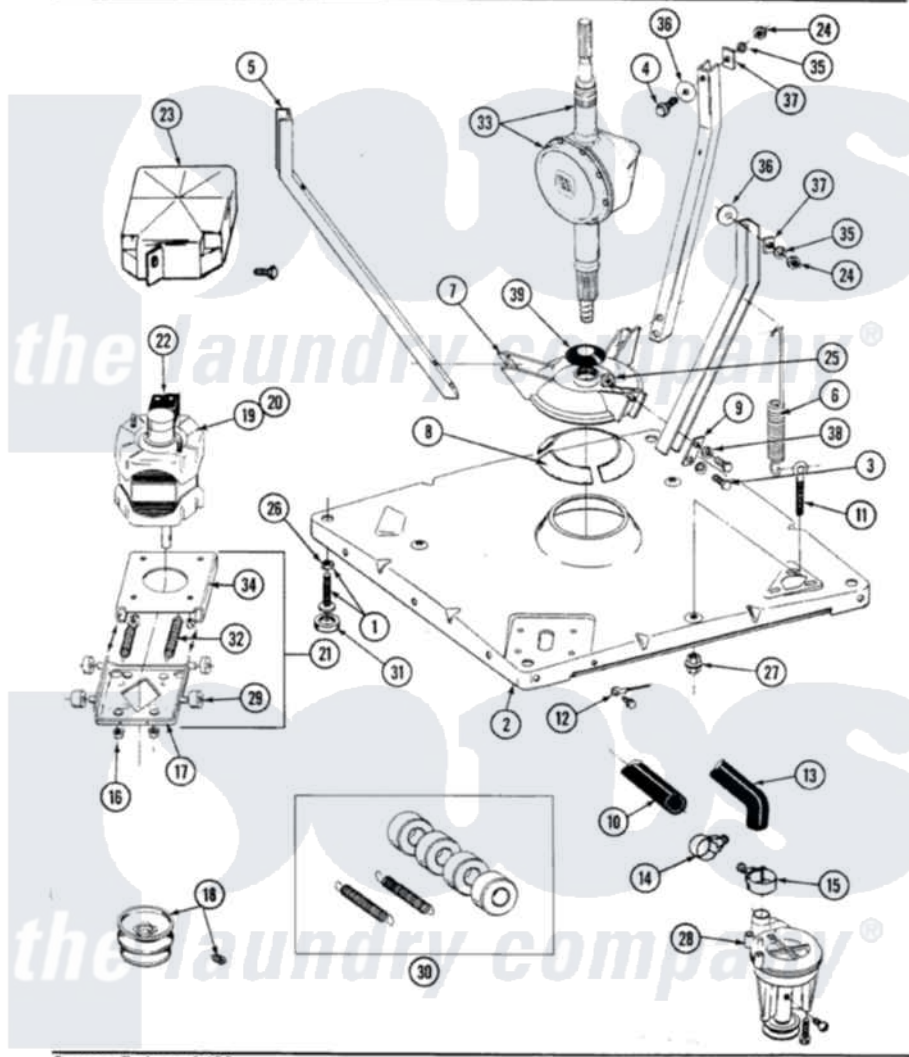

Maytag GA7400 01 - BASE, PUMP, MOTOR & COMPONENTS

SECTION: BASE, PUMP, MOTOR & COMPONENTS
 MODEL: ALL MODELS

Issue Date: 6/90

40

Maytag Residential Maytag GA7400 Washer Parts Parts Diagram 01 - BASE, PUMP, MOTOR & COMPONENTS
 Click on the part number to view part

Item	Original Part Number	Replaced By	Status	Part Description
1	Y302699	22003428		Leg, Adjustable
2	203274			Base With Damper Pads
3	Y015627			Screw- Hex
4	205254	W10175938		Bolt
"	200744	W10175939		Bolt
5	213100		Not Available	PART NOT USED
6	213054			Centering Spring - 3 Used
7	203725			Damper W/Bolt And Clip
8	203956			Damper Pad Kit
9	213073			Washer, Double Brace
10	214767	22001448		Hose, Pump
11	213120	216416		Bolt, Eye/Centering Spring
12	210186	3370225		Screw
"	204807			Ground Wire, Supp. Plte To Top Cover
13	Y212989			Hose, Outer Tub To Pump
14	200461	285655		Clamp, Hose