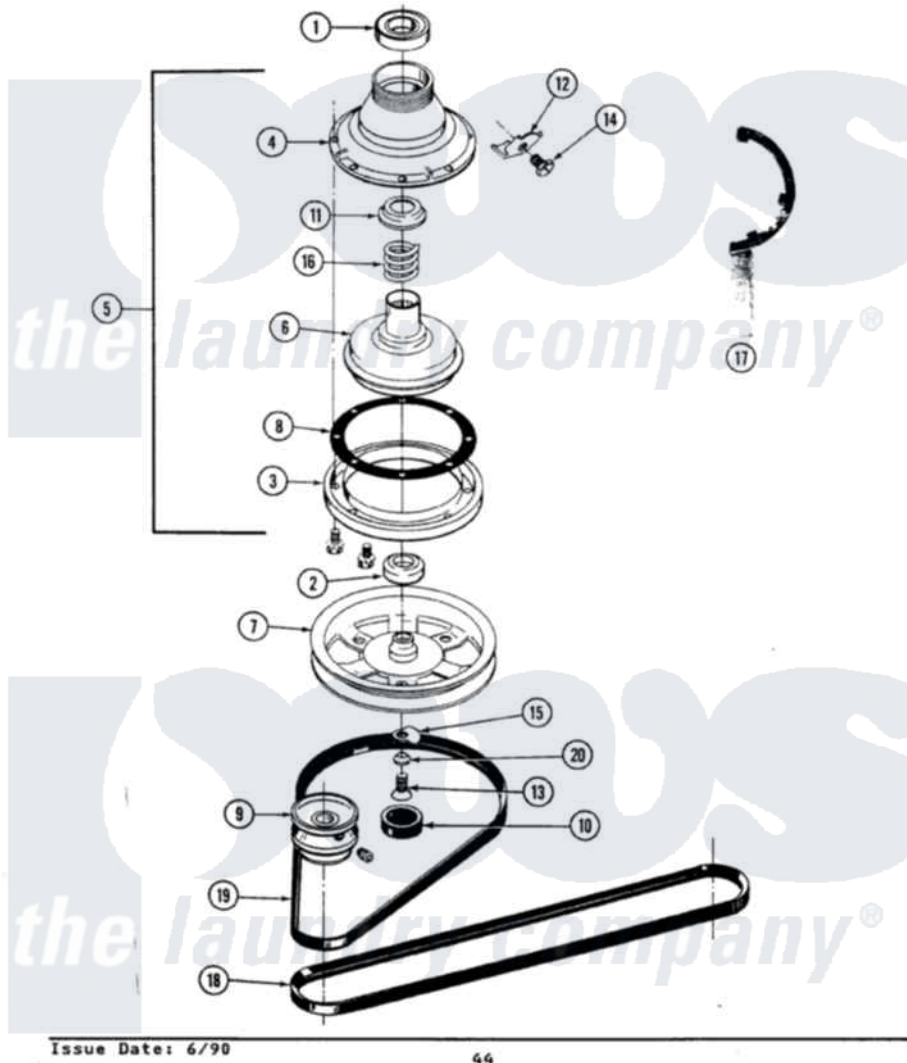

# Maytag GA7400 03 - CLUTCH, BRAKE & BELTS

SECTION: CLUTCH, BRAKE & BELTS  
 MODEL: ALL MODELS

Maytag [Residential Maytag GA7400 Washer Parts](#) Parts Diagram 03 - CLUTCH, BRAKE & BELTS  
 Click on the part number to view part

Item	Original Part Number	Replaced By	Status	Part Description
1	Y200720	<a href="#">22003441</a>		Bearing, Rear
2	<a href="#">200835</a>			Bearing, Brake Rotor
3	211043	<a href="#">6-2011900</a>		Brake Asse
"	211000			SCREW, BRAKE DRUM (HEX HEAD)
4	211045	<a href="#">6-2011900</a>		Brake Asse
5	201190	<a href="#">6-2011900</a>		Brake Asse
6	201126	<a href="#">6-2011900</a>		Brake Asse
7	211059	<a href="#">6-2301530</a>		Pulley
8	211042	<a href="#">6-2011900</a>		Brake Asse
9	<a href="#">Y053241</a>			Set Screw, Motor Pulley
"	200816	<a href="#">6-2008160</a>		Pulley- MO
10	211038		Not Available	CAP, OIL RETAINER
11	211039	<a href="#">6-2011900</a>		Brake Asse
12	<a href="#">213325</a>			Clip, Retaining
13	211375	<a href="#">681582</a>		Screw
14	<a href="#">213326</a>			Bolt, Sems Retaining Clip

15	<a href="#">211089</a>		Lug, Stop Pulley
16	211041	<a href="#">6-2011900</a>	Brake Asse
17	Y038315	<a href="#">038315</a>	Tool
18	<a href="#">211124</a>		Part Not Used
19	<a href="#">211125</a>		V Belt, Drive Pulley
20	211090	<a href="#">22003555</a>	Washer, Stop Lug